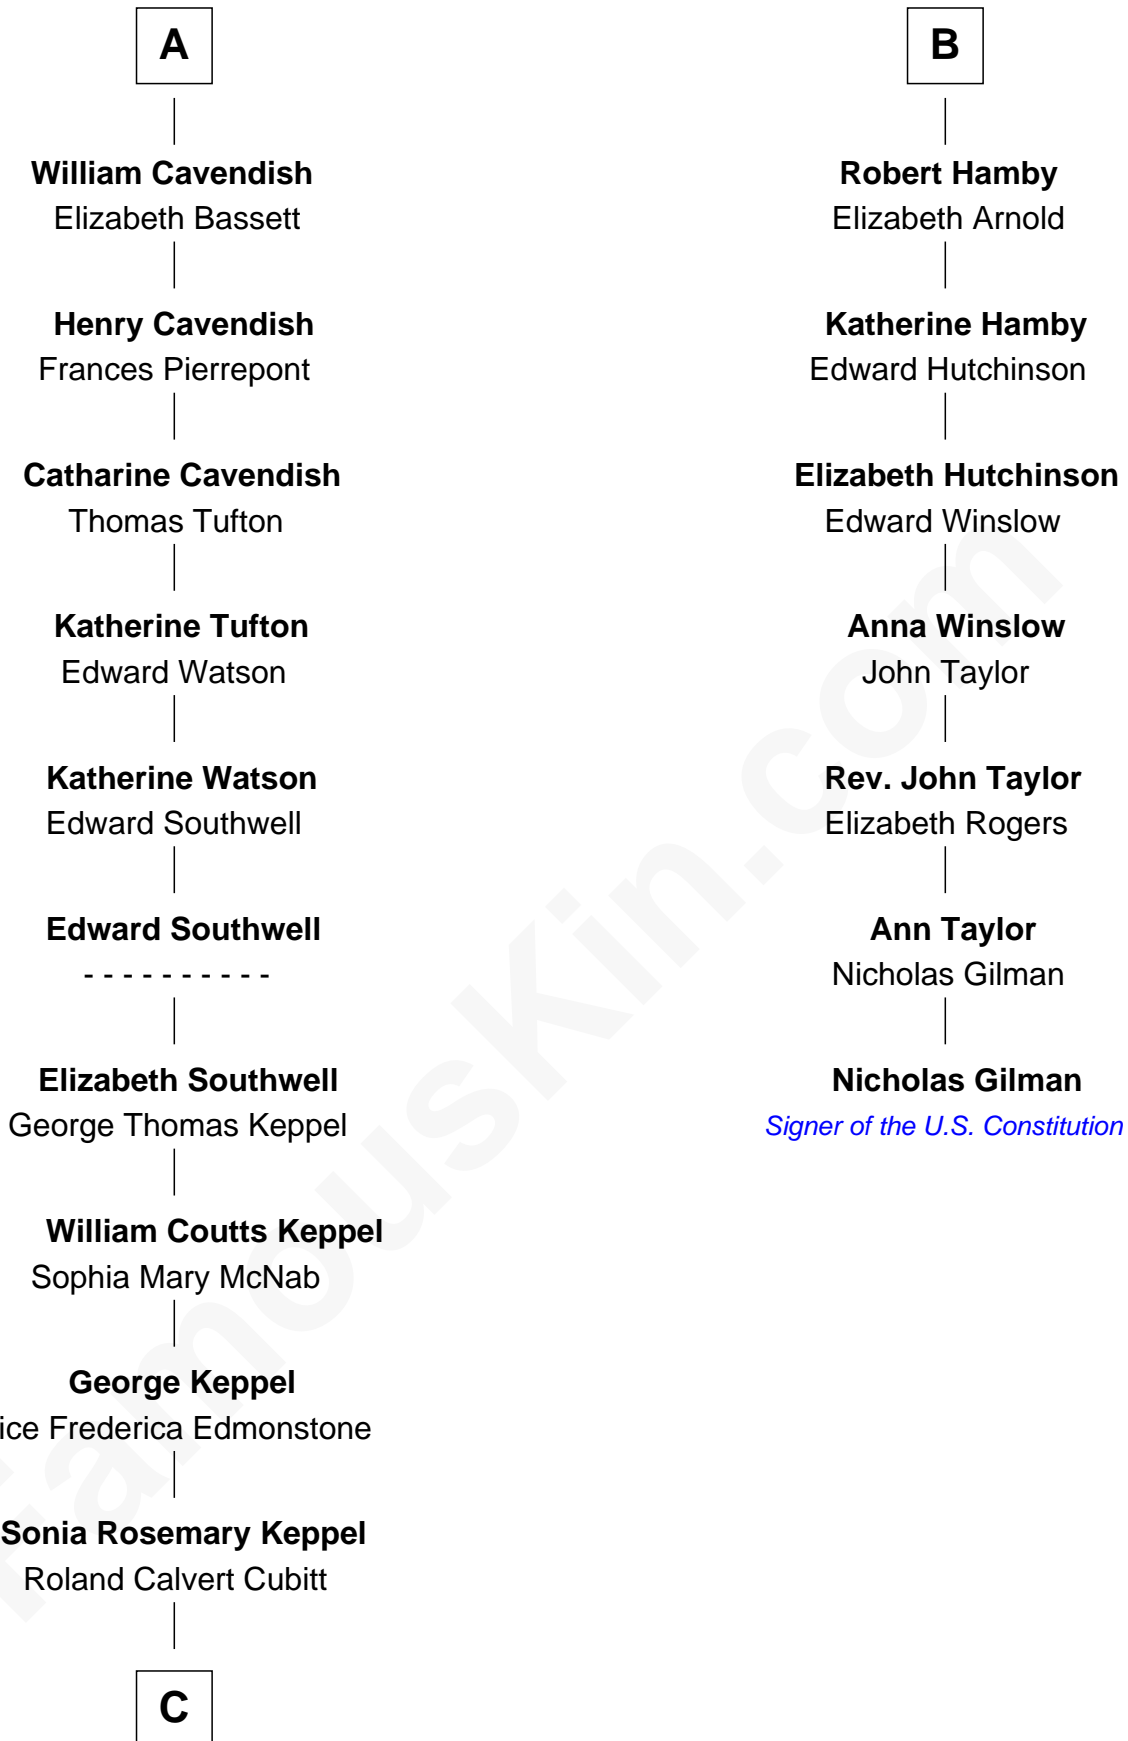

## Relationship Chart of

### Camilla Parker Bowles

Queen Consort of the United Kingdom

13th cousin 5 times removed of

**Nicholas Gilman**

Signer of the U.S. Constitution

C

**Rosalind Maud Cubitt**  
Bruce Middleton Hope Shand

**Camilla Parker Bowles**  
*Queen Consort*