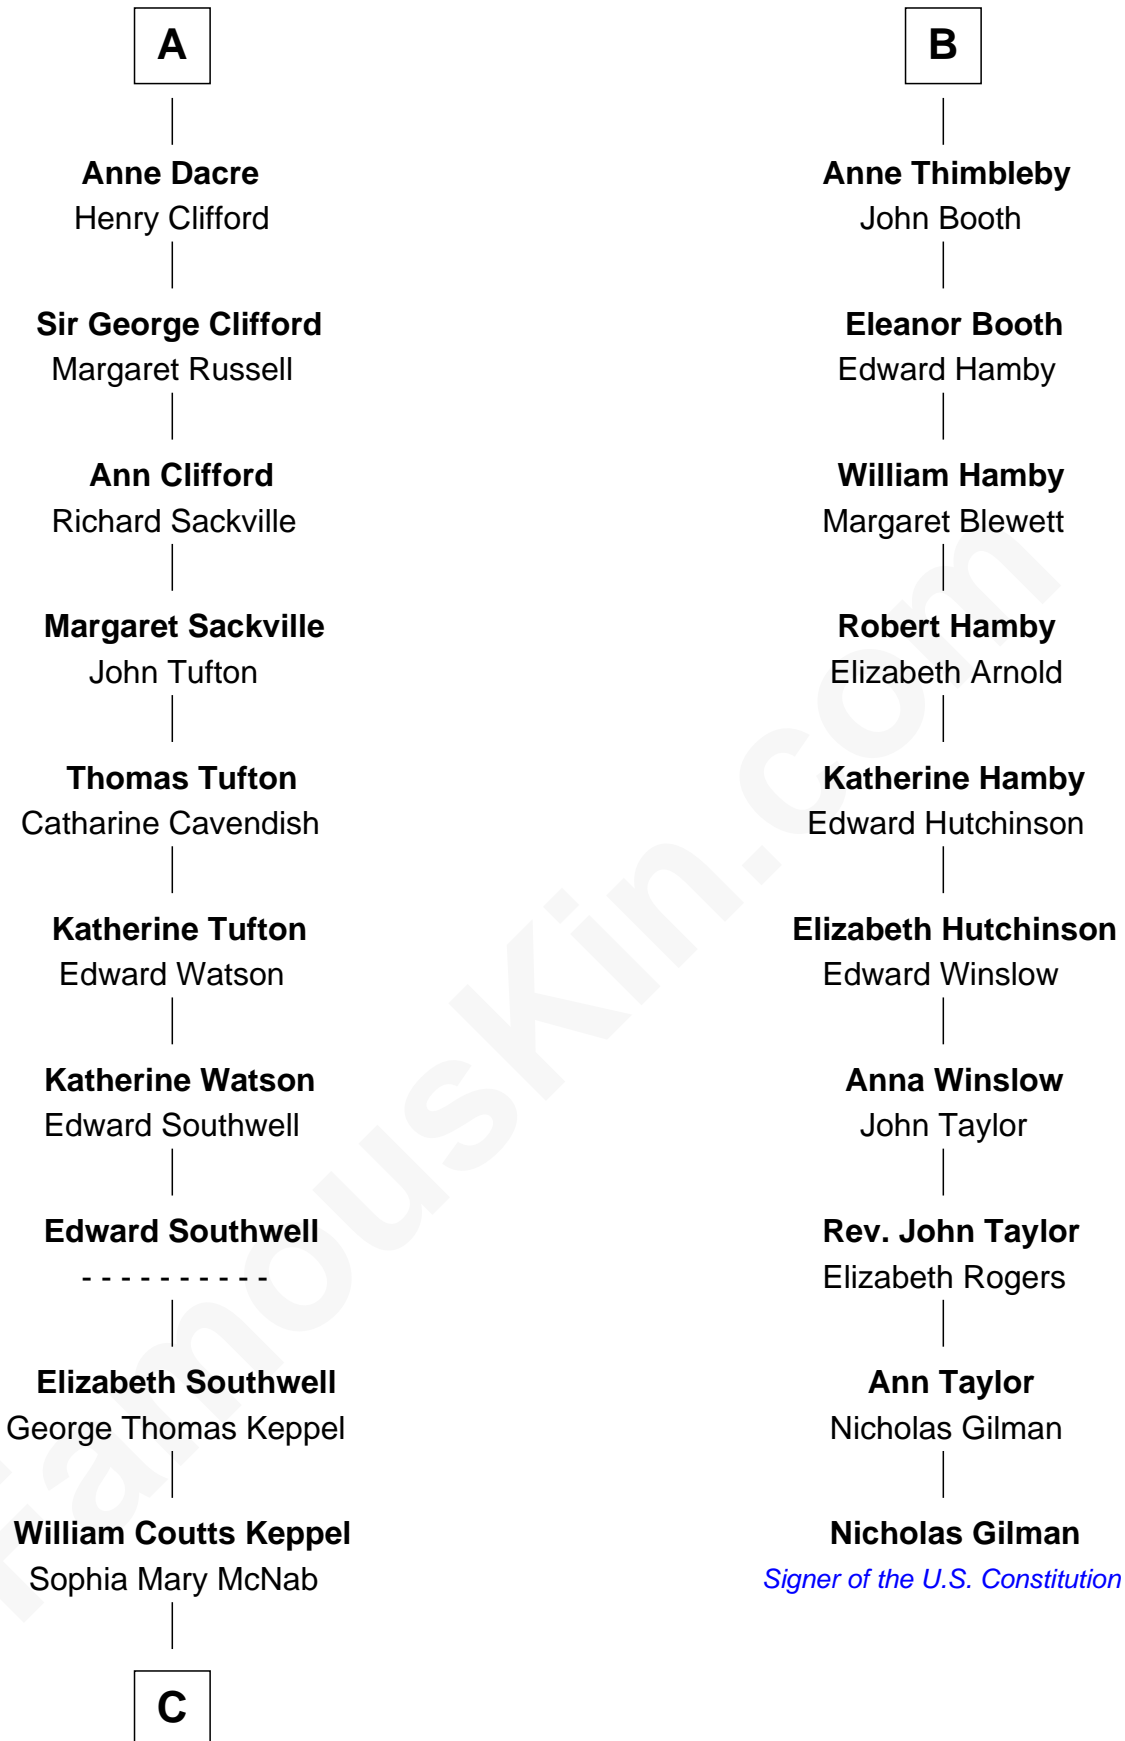

FamousKin.com

Relationship Chart of

Camilla Parker Bowles

Queen Consort of the United Kingdom

16th cousin 4 times removed of

Nicholas Gilman

Signer of the U.S. Constitution

C

—
George Keppel

Alice Frederica Edmonstone

—
Sonia Rosemary Keppel

Roland Calvert Cubitt

—
Rosalind Maud Cubitt

Bruce Middleton Hope Shand

—
Camilla Parker Bowles

Queen Consort