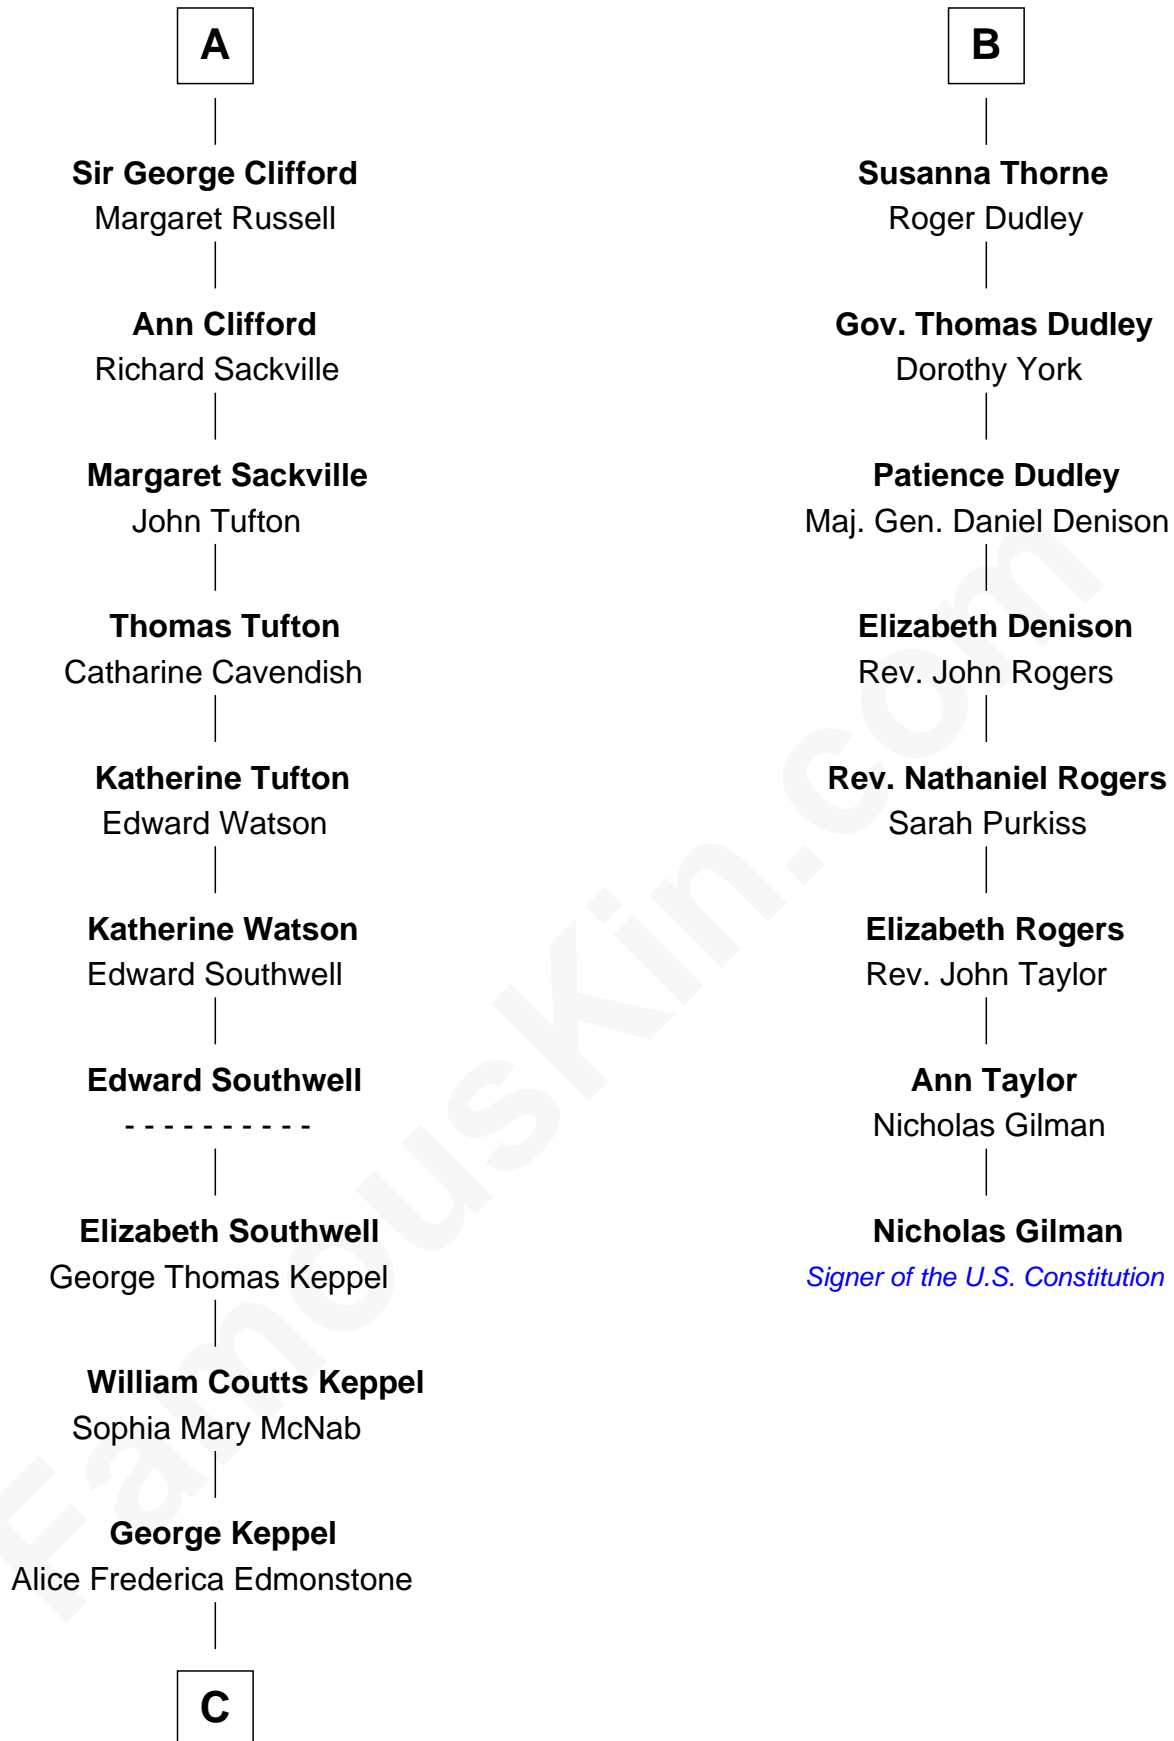

FamousKin.com

Relationship Chart of

Camilla Parker Bowles

Queen Consort of the United Kingdom

14th cousin 5 times removed of

Nicholas Gilman

Signer of the U.S. Constitution

C

—
Sonia Rosemary Keppel

Roland Calvert Cubitt

—
Rosalind Maud Cubitt

Bruce Middleton Hope Shand

—
Camilla Parker Bowles

Queen Consort

FamousKin.com