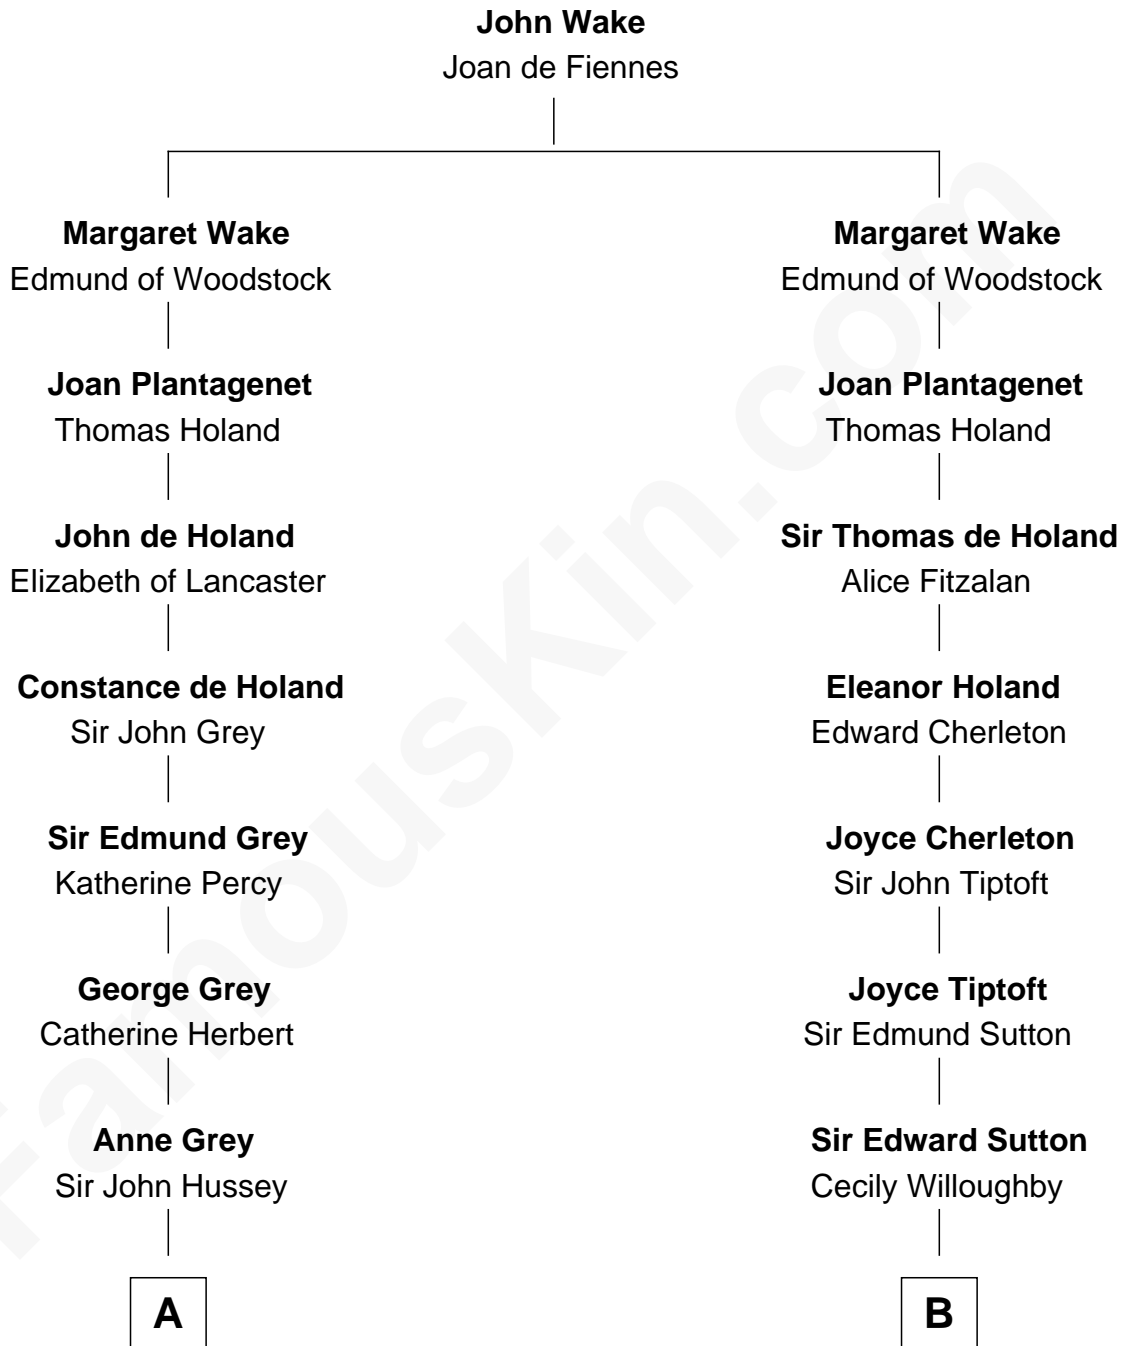

FamousKin.com

Relationship Chart of

Camilla Parker Bowles

Queen Consort of the United Kingdom

16th cousin 4 times removed of

Nicholas Gilman

Signer of the U.S. Constitution

C

—
George Keppel

Alice Frederica Edmonstone

—
Sonia Rosemary Keppel

Roland Calvert Cubitt

—
Rosalind Maud Cubitt

Bruce Middleton Hope Shand

—
Camilla Parker Bowles

Queen Consort