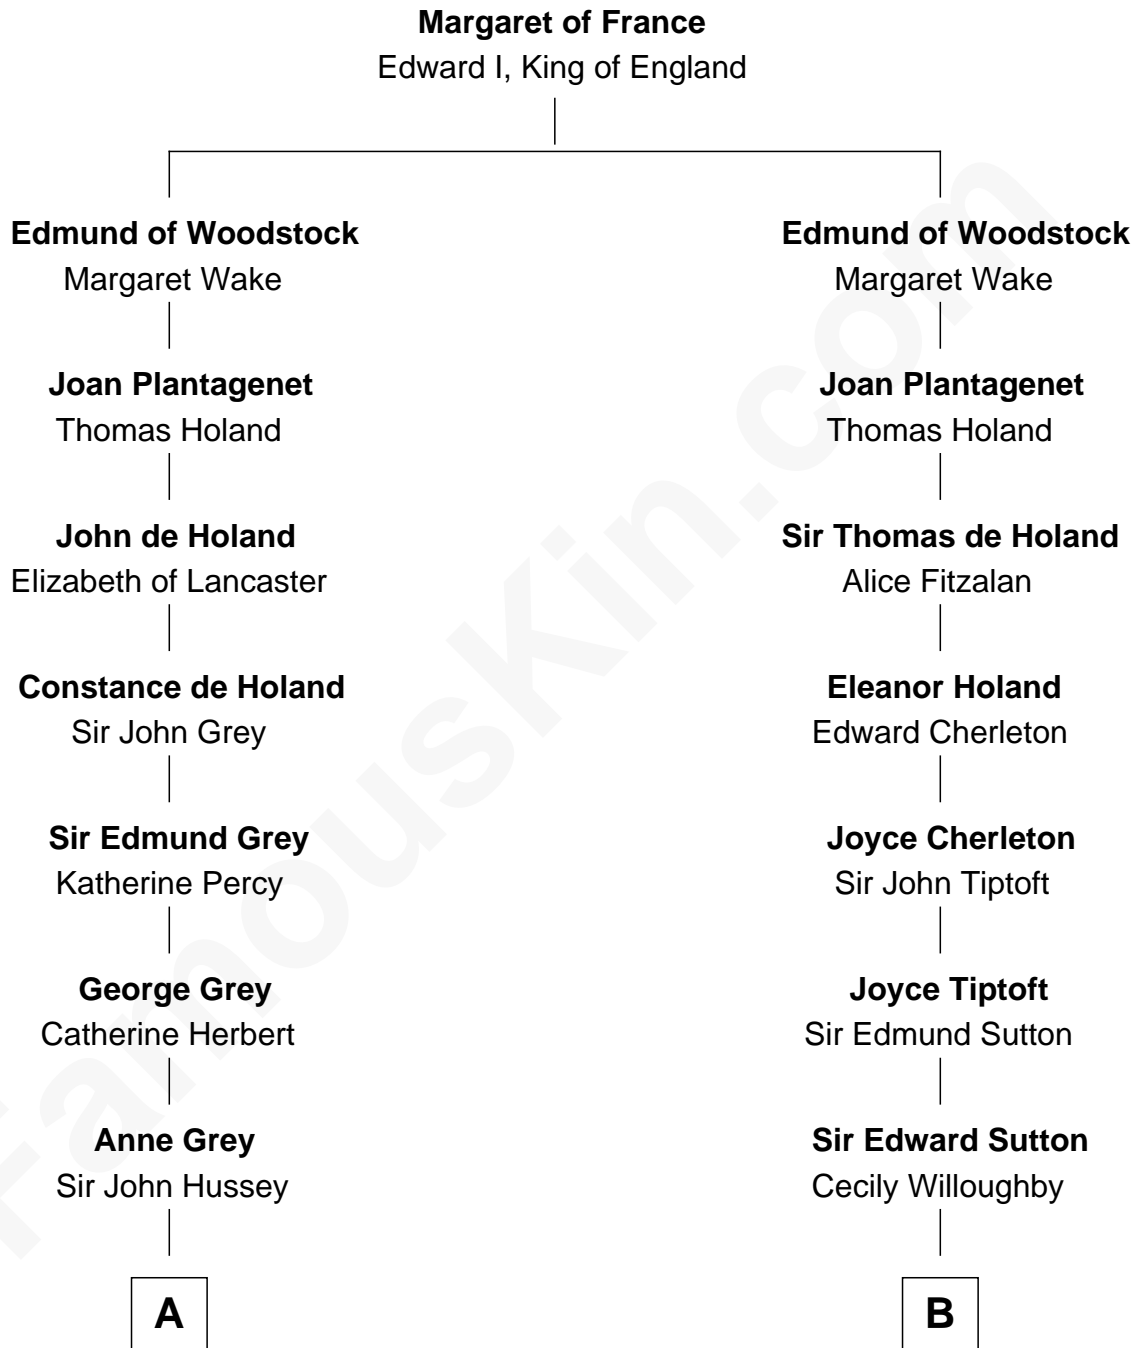

## Relationship Chart of

### Camilla Parker Bowles

Queen Consort of the United Kingdom

16th cousin 4 times removed of

**Nicholas Gilman**

Signer of the U.S. Constitution

**C**

**George Keppel**  
Alice Frederica Edmonstone

**Sonia Rosemary Keppel**  
Roland Calvert Cubitt