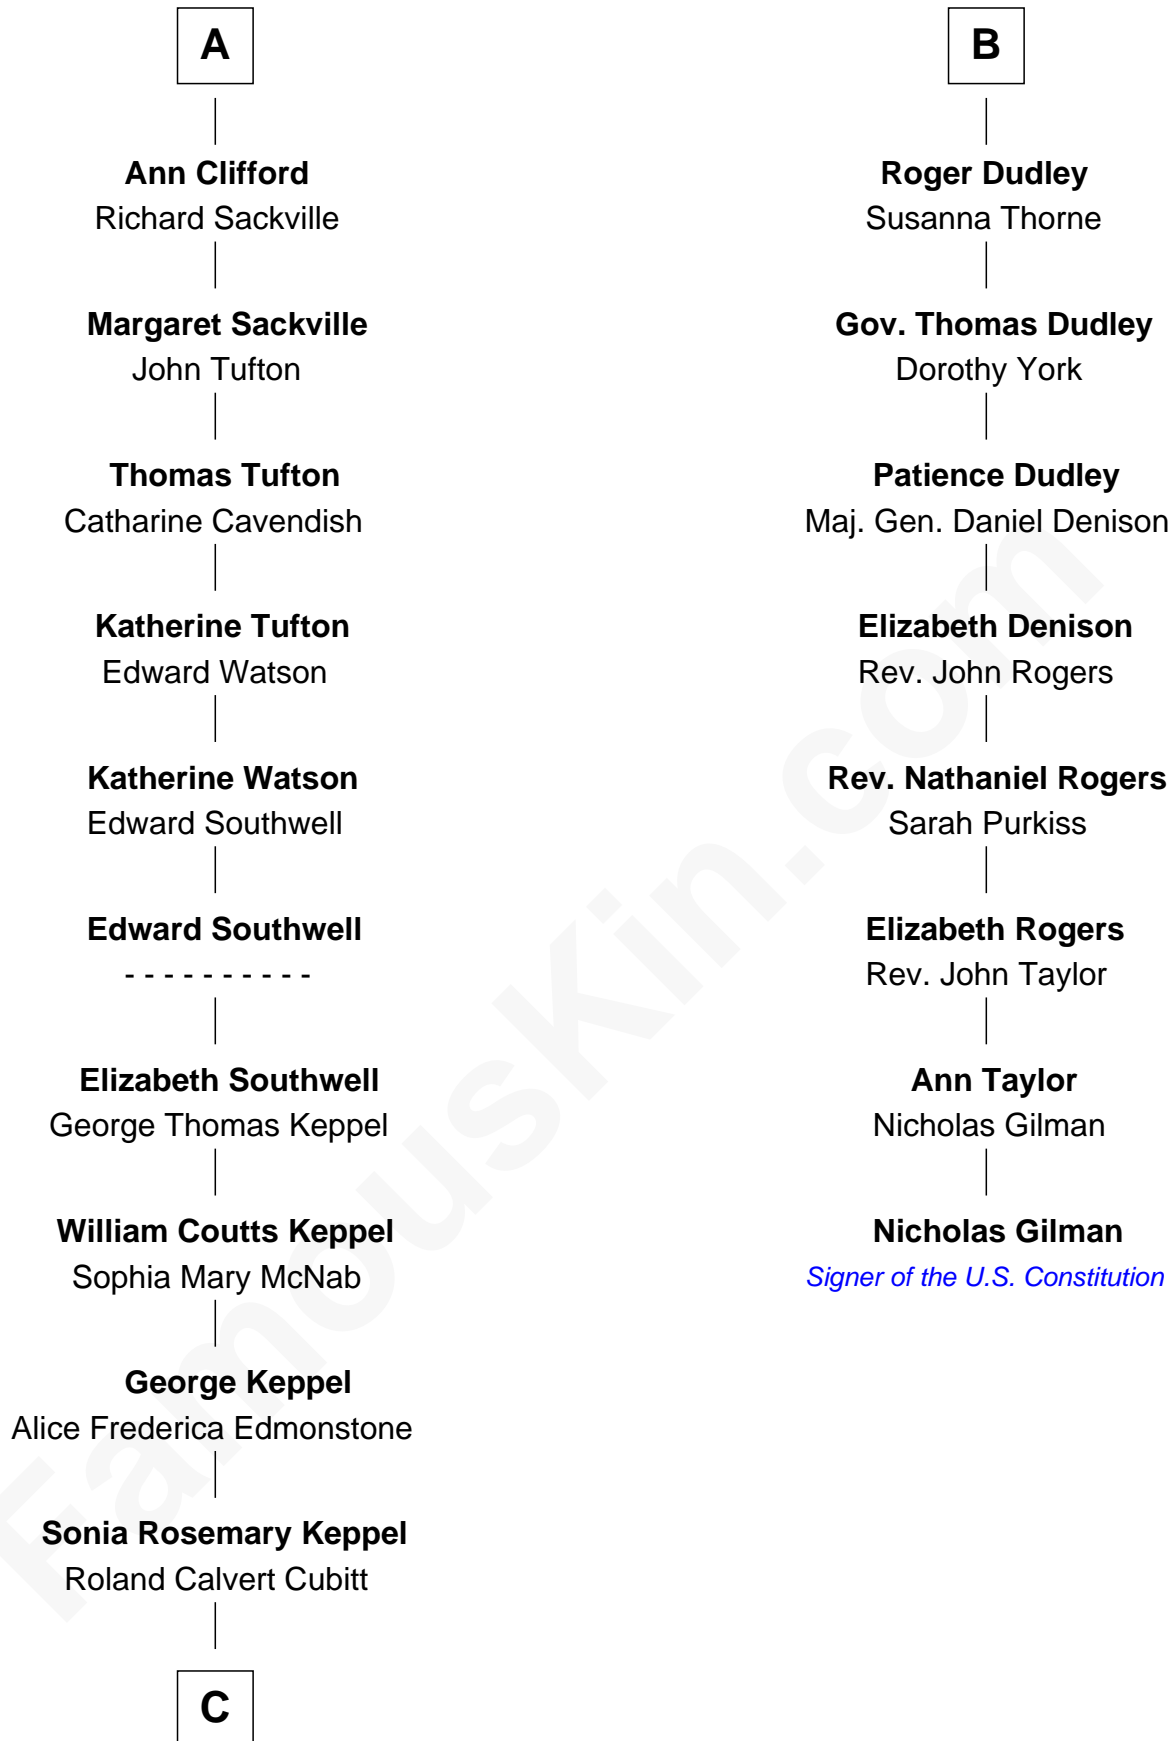

## Relationship Chart of

### Camilla Parker Bowles

Queen Consort of the United Kingdom

14th cousin 4 times removed of

**Nicholas Gilman**

Signer of the U.S. Constitution

**C**

**Rosalind Maud Cubitt**  
Bruce Middleton Hope Shand

**Camilla Parker Bowles**  
*Queen Consort*

FamousKin.com