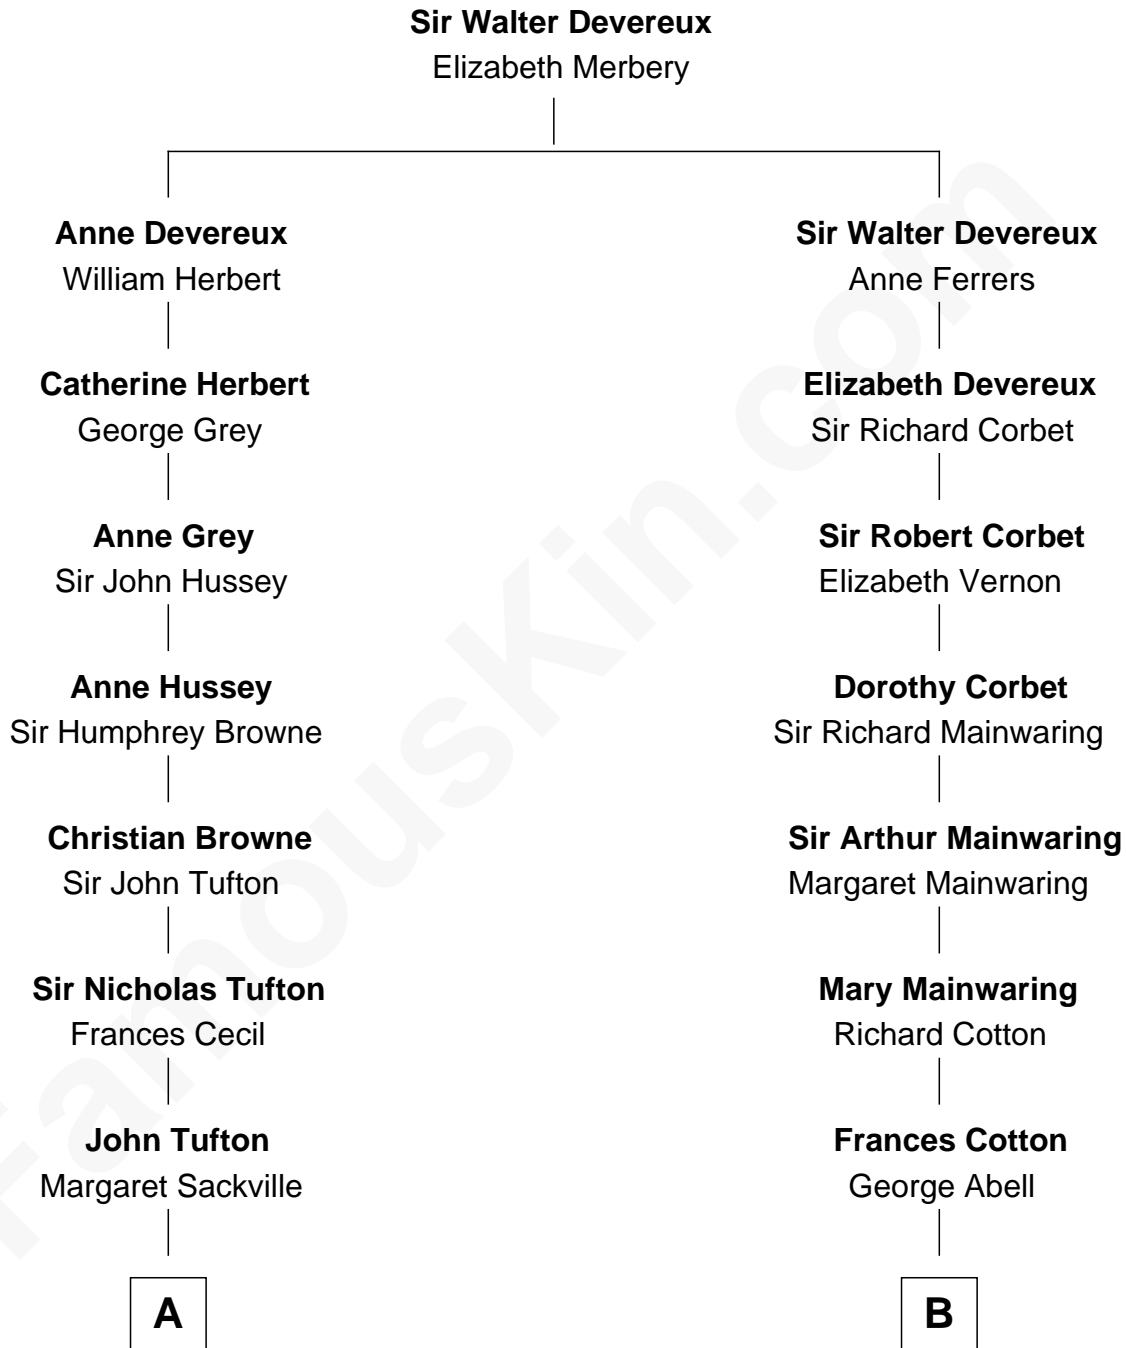

FamousKin.com

Relationship Chart of

Camilla Parker Bowles

Queen Consort of the United Kingdom

16th cousin 3 times removed of

Richard Gere

Movie Actor

C

William Stanton Tiffany
Anna Rebecca Stevens

Doris Anna Tiffany
Homer George Gere

Richard Gere
Movie Actor

FamousKin.com