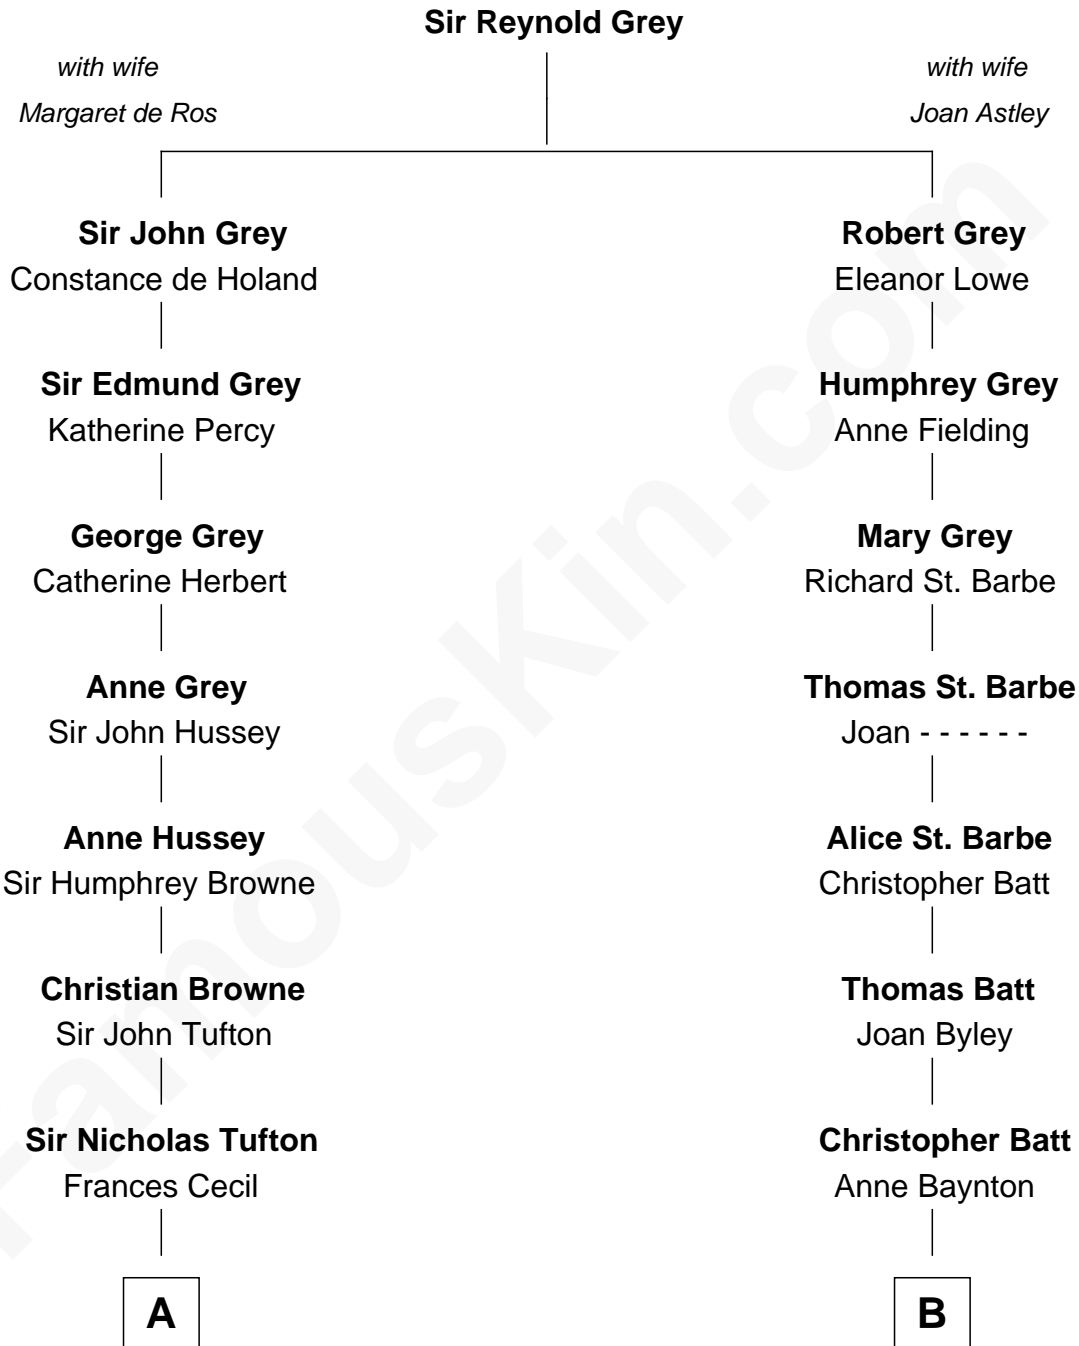

FamousKin.com

Relationship Chart of

Camilla Parker Bowles

Queen Consort of the United Kingdom

15th cousin 2 times removed of

Tennessee Williams

Author of *A Streetcar Named Desire*

Camilla Parker Bowles photo by [Agência Brasil](#) [\(CC BY 3.0 BRAZIL\)](#)