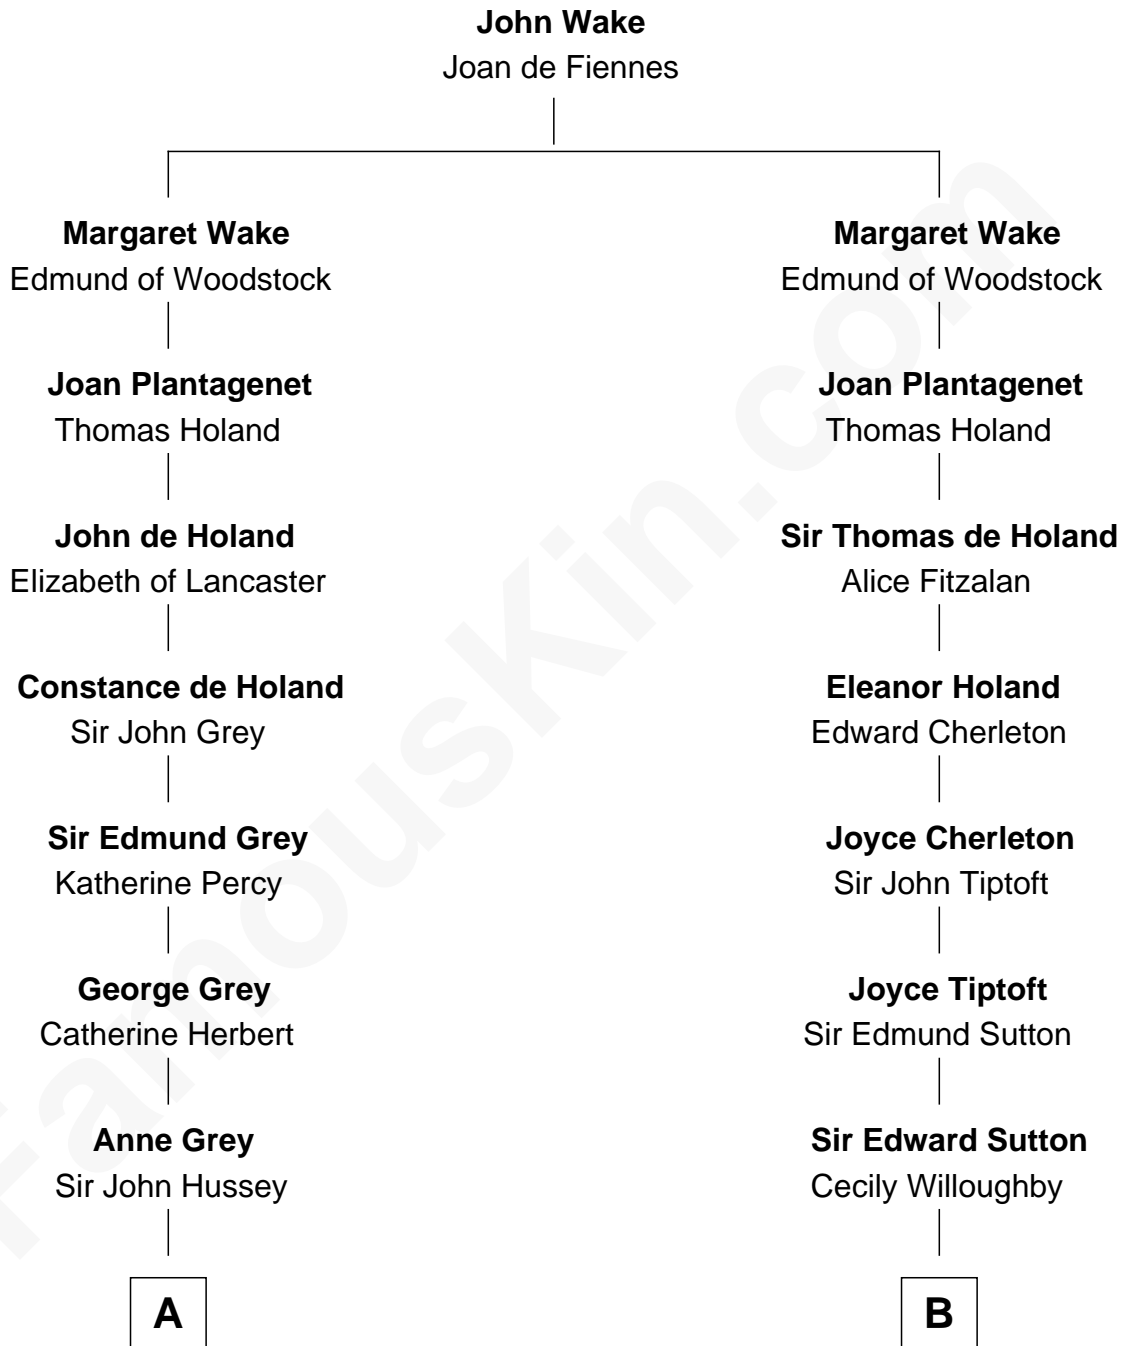

FamousKin.com

Relationship Chart of

Camilla Parker Bowles

Queen Consort of the United Kingdom

20th cousin of

Tennessee Williams

Author of *A Streetcar Named Desire*

C

George Keppel
Alice Frederica Edmonstone

Sonia Rosemary Keppel
Roland Calvert Cubitt

Rosalind Maud Cubitt
Bruce Middleton Hope Shand

Camilla Parker Bowles
Queen Consort

D

Cornelius Worcester Coffin
Nancy McCorkle