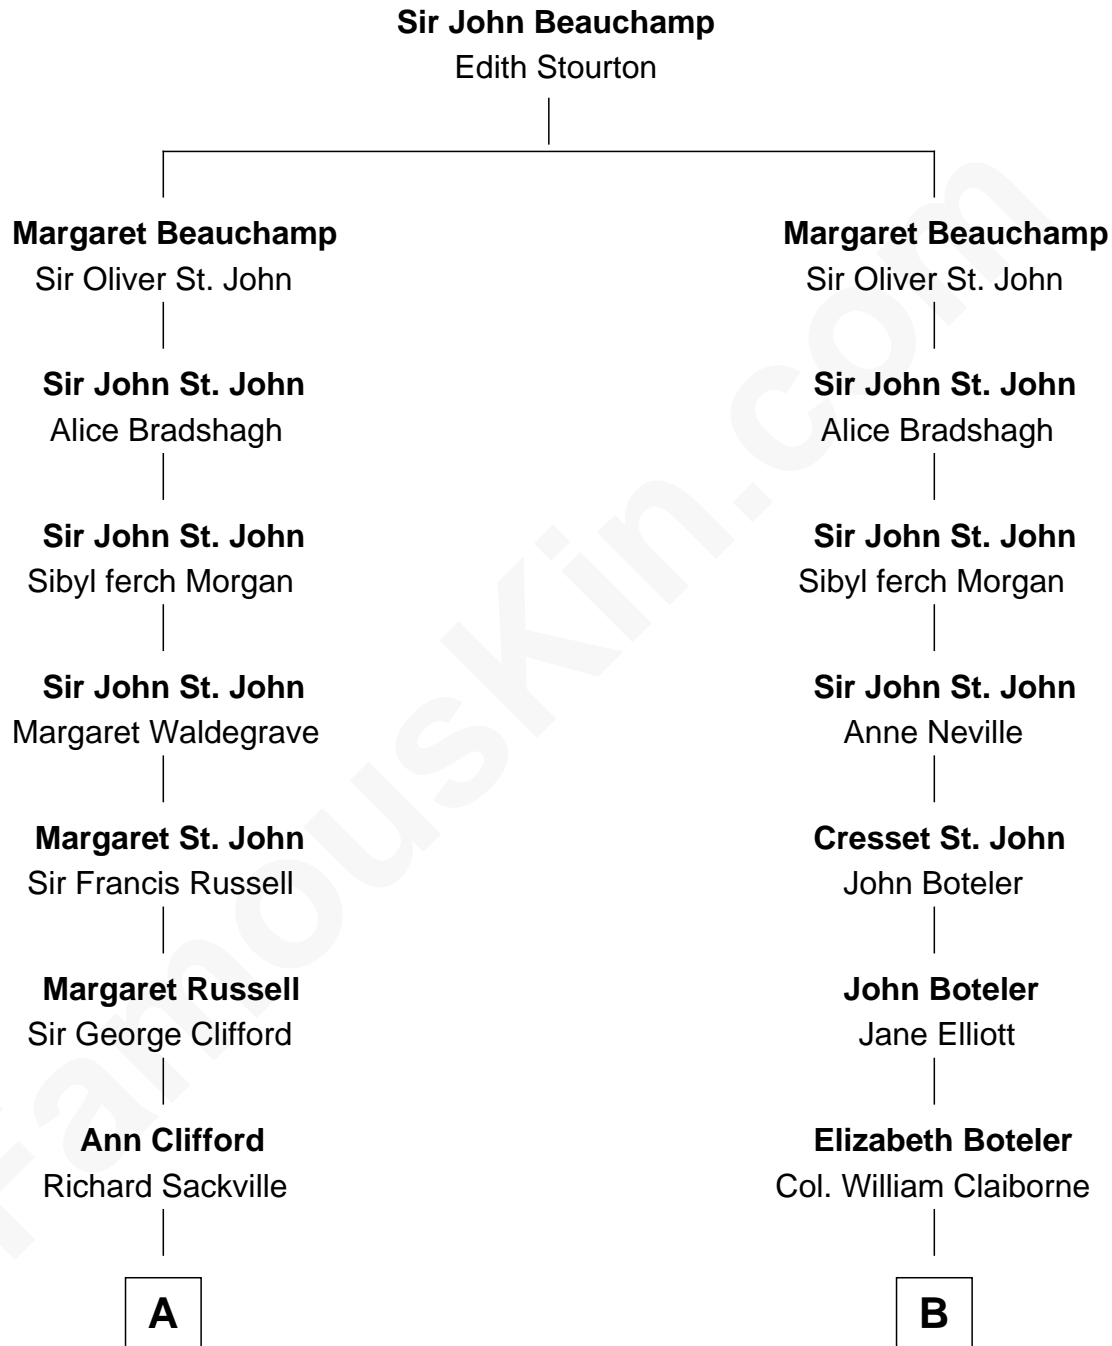

FamousKin.com

Relationship Chart of

Camilla Parker Bowles

Queen Consort of the United Kingdom

15th cousin 2 times removed of

Liz Claiborne

Fashion Designer and Founder of Liz Claiborne Inc.

Camilla Parker Bowles photo by [Agência Brasil](#) [\(CC BY 3.0 BRAZIL\)](#)