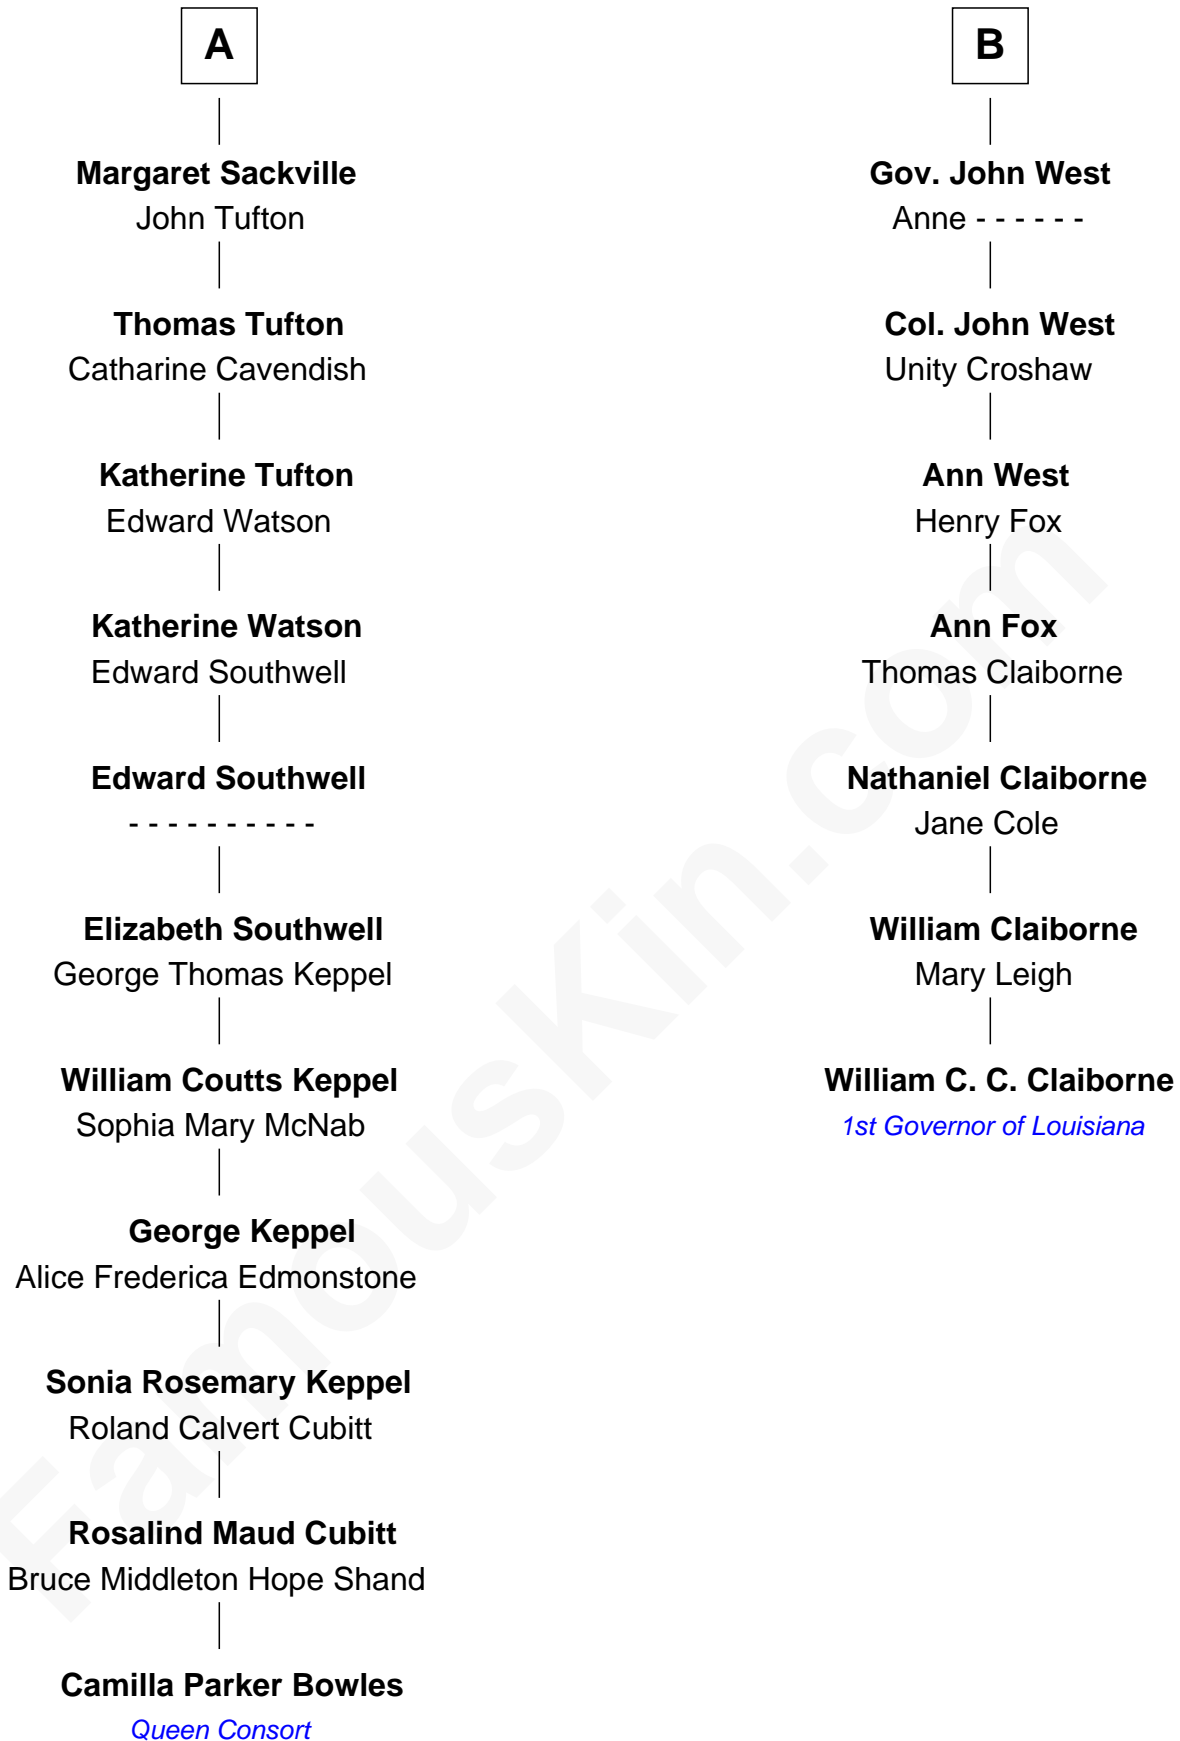

FamousKin.com

Relationship Chart of

Camilla Parker Bowles

Queen Consort of the United Kingdom

13th cousin 4 times removed of

William C. C. Claiborne

1st Governor of Louisiana

Sir John Howard

Alice Tendring

Camilla Parker Bowles photo by [Agência Brasil](#) ([CC BY 3.0 BRAZIL](#))