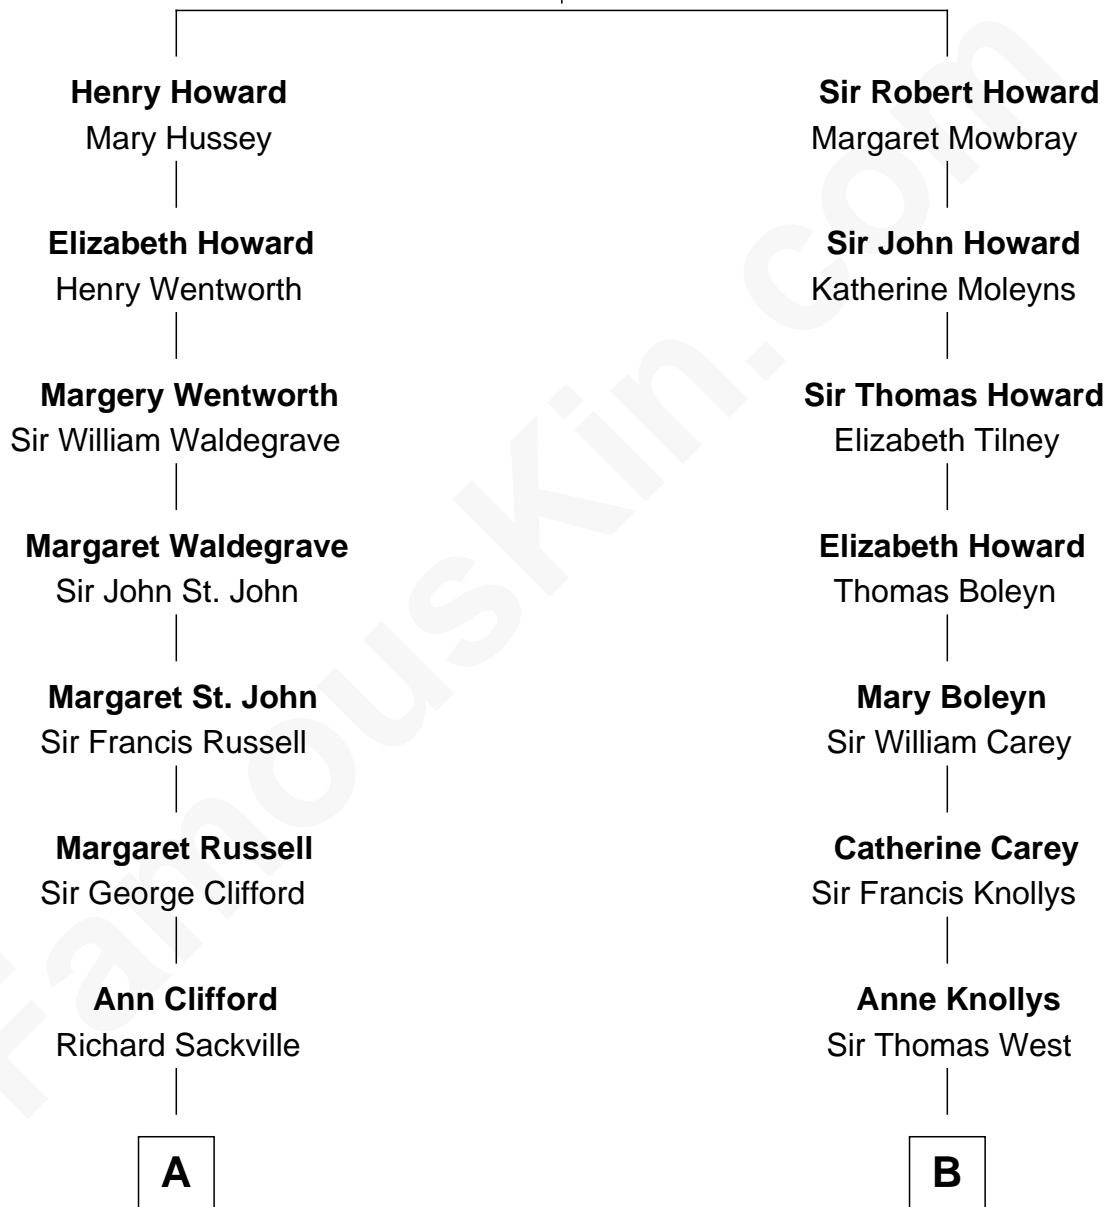

FamousKin.com

Relationship Chart of

Camilla Parker Bowles

Queen Consort of the United Kingdom

13th cousin 4 times removed of

William C. C. Claiborne

1st Governor of Louisiana

Sir John Howard

Alice Tendring

Camilla Parker Bowles photo by [Agência Brasil](#) ([CC BY 3.0 BRAZIL](#))