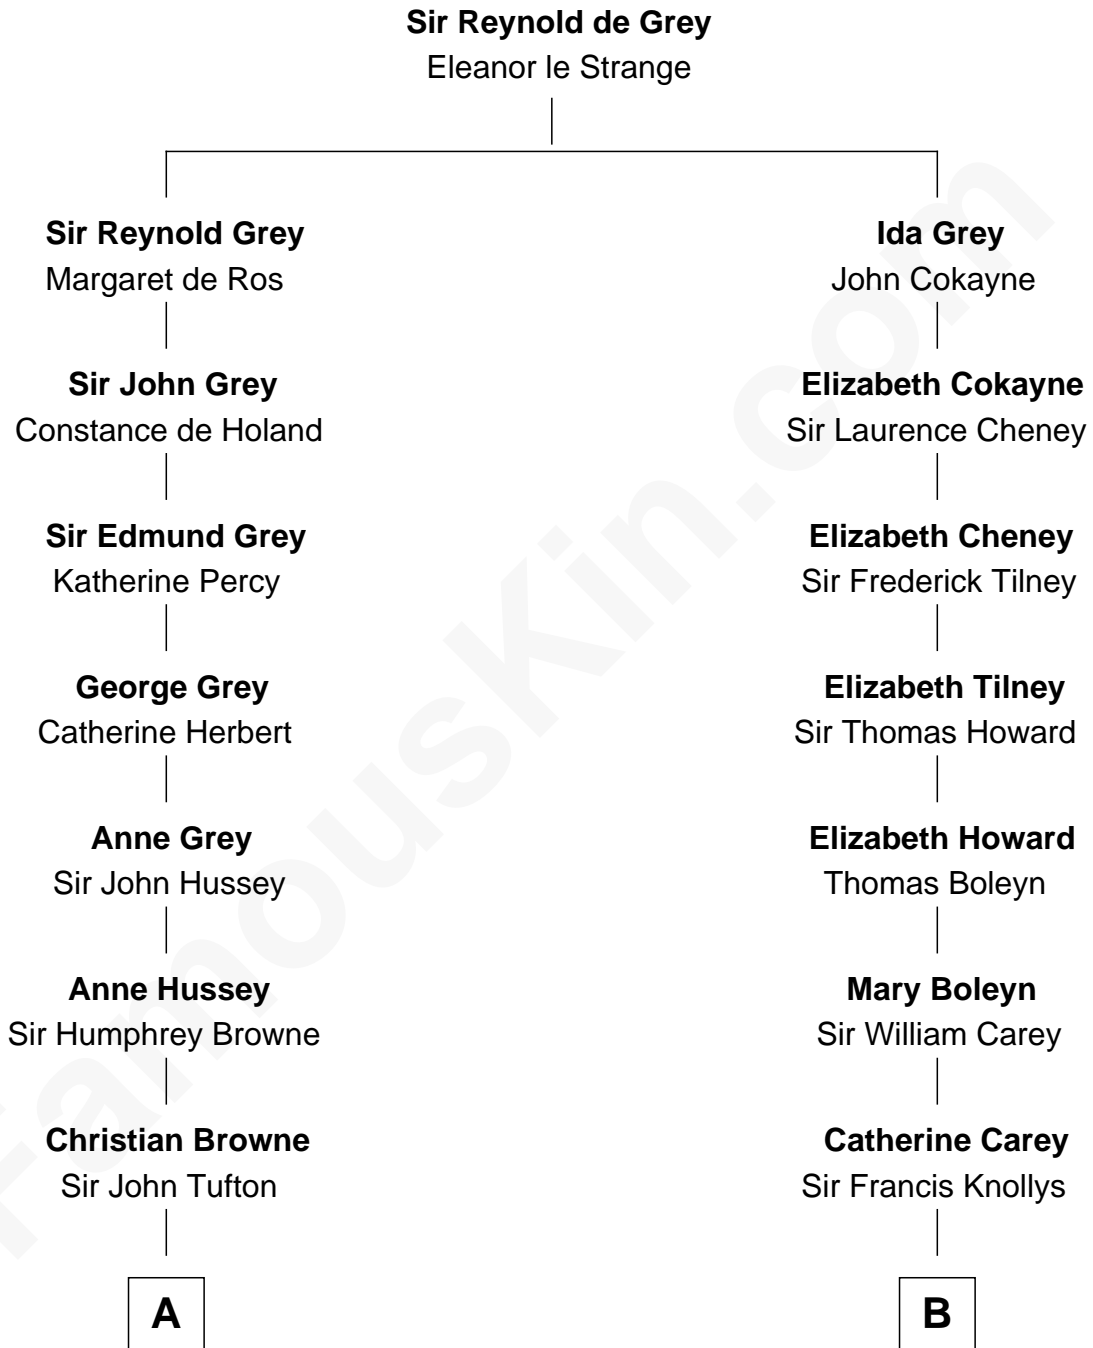

FamousKin.com

Relationship Chart of

Camilla Parker Bowles

Queen Consort of the United Kingdom

14th cousin 4 times removed of

William C. C. Claiborne

1st Governor of Louisiana

C

Rosalind Maud Cubitt
Bruce Middleton Hope Shand

Camilla Parker Bowles
Queen Consort

FamousKin.com