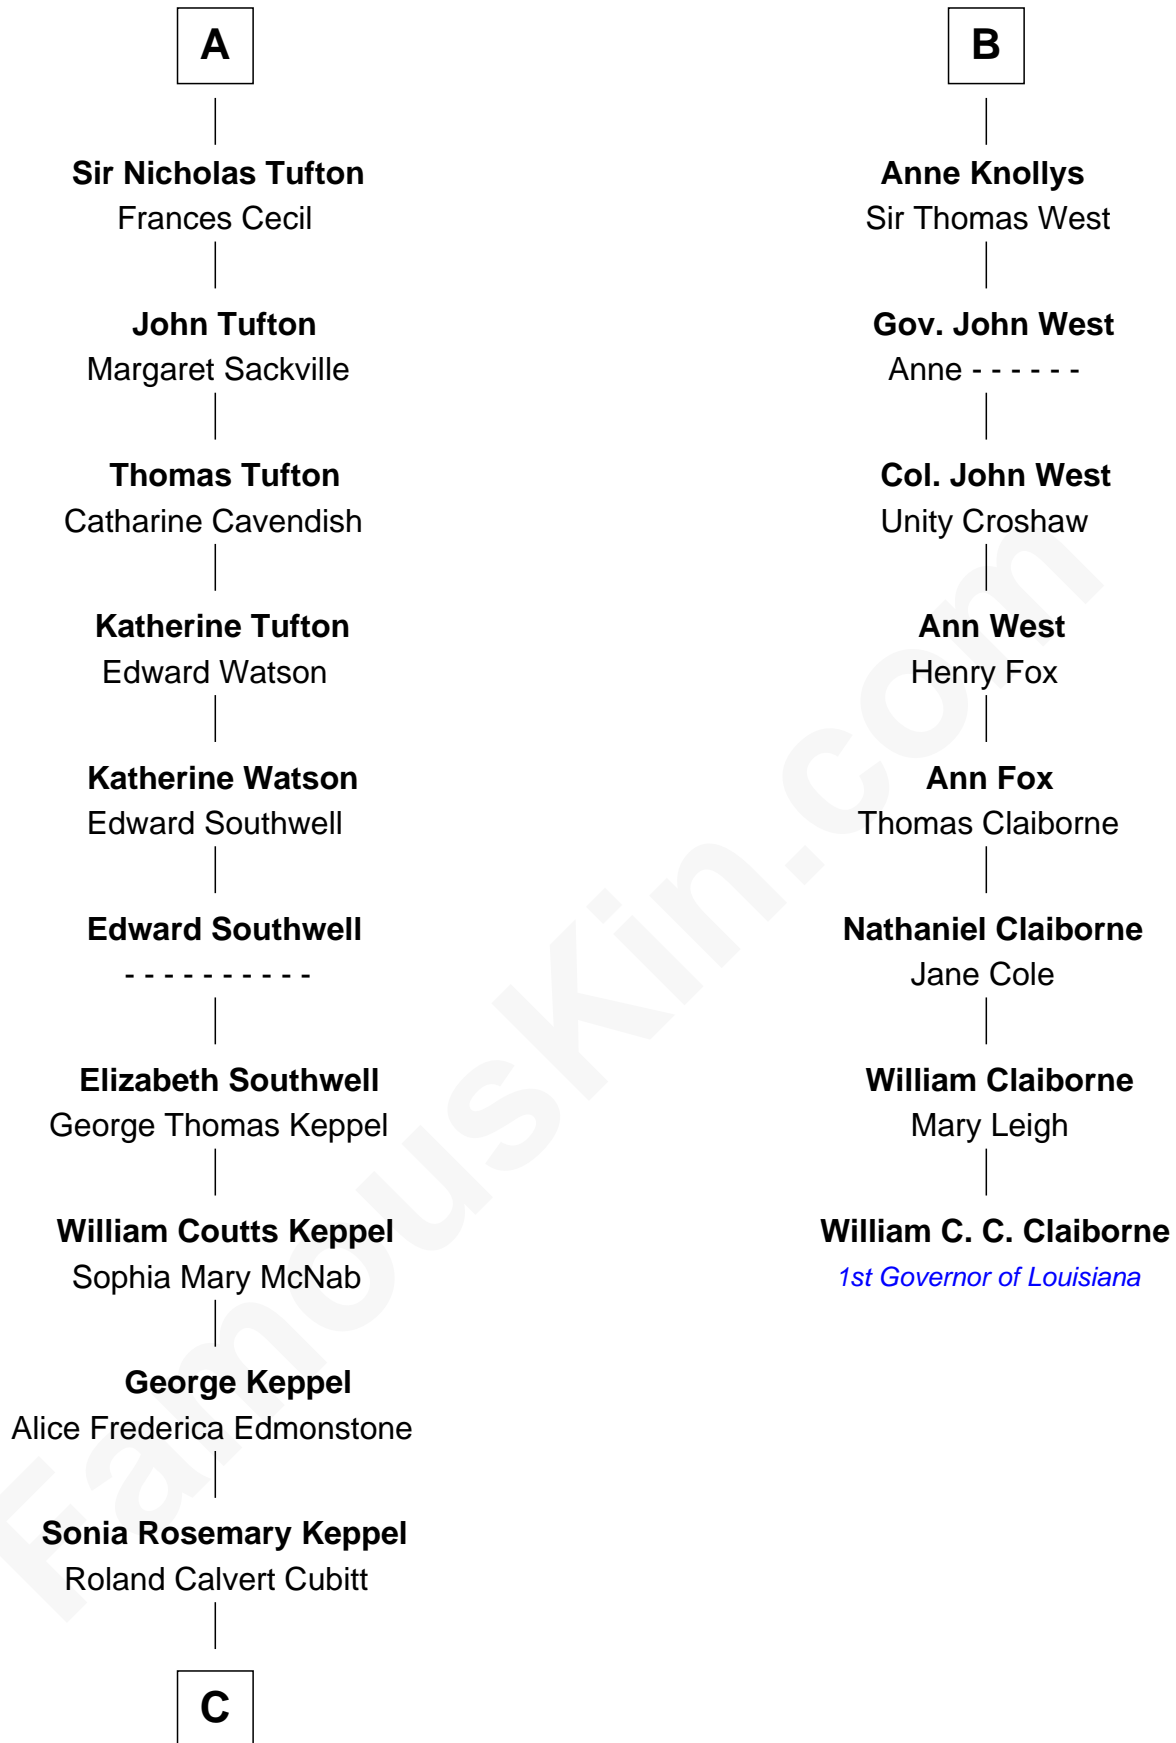

FamousKin.com

Relationship Chart of

Camilla Parker Bowles

Queen Consort of the United Kingdom

14th cousin 4 times removed of

William C. C. Claiborne

1st Governor of Louisiana

C

Rosalind Maud Cubitt
Bruce Middleton Hope Shand

Camilla Parker Bowles
Queen Consort

FamousKin.com