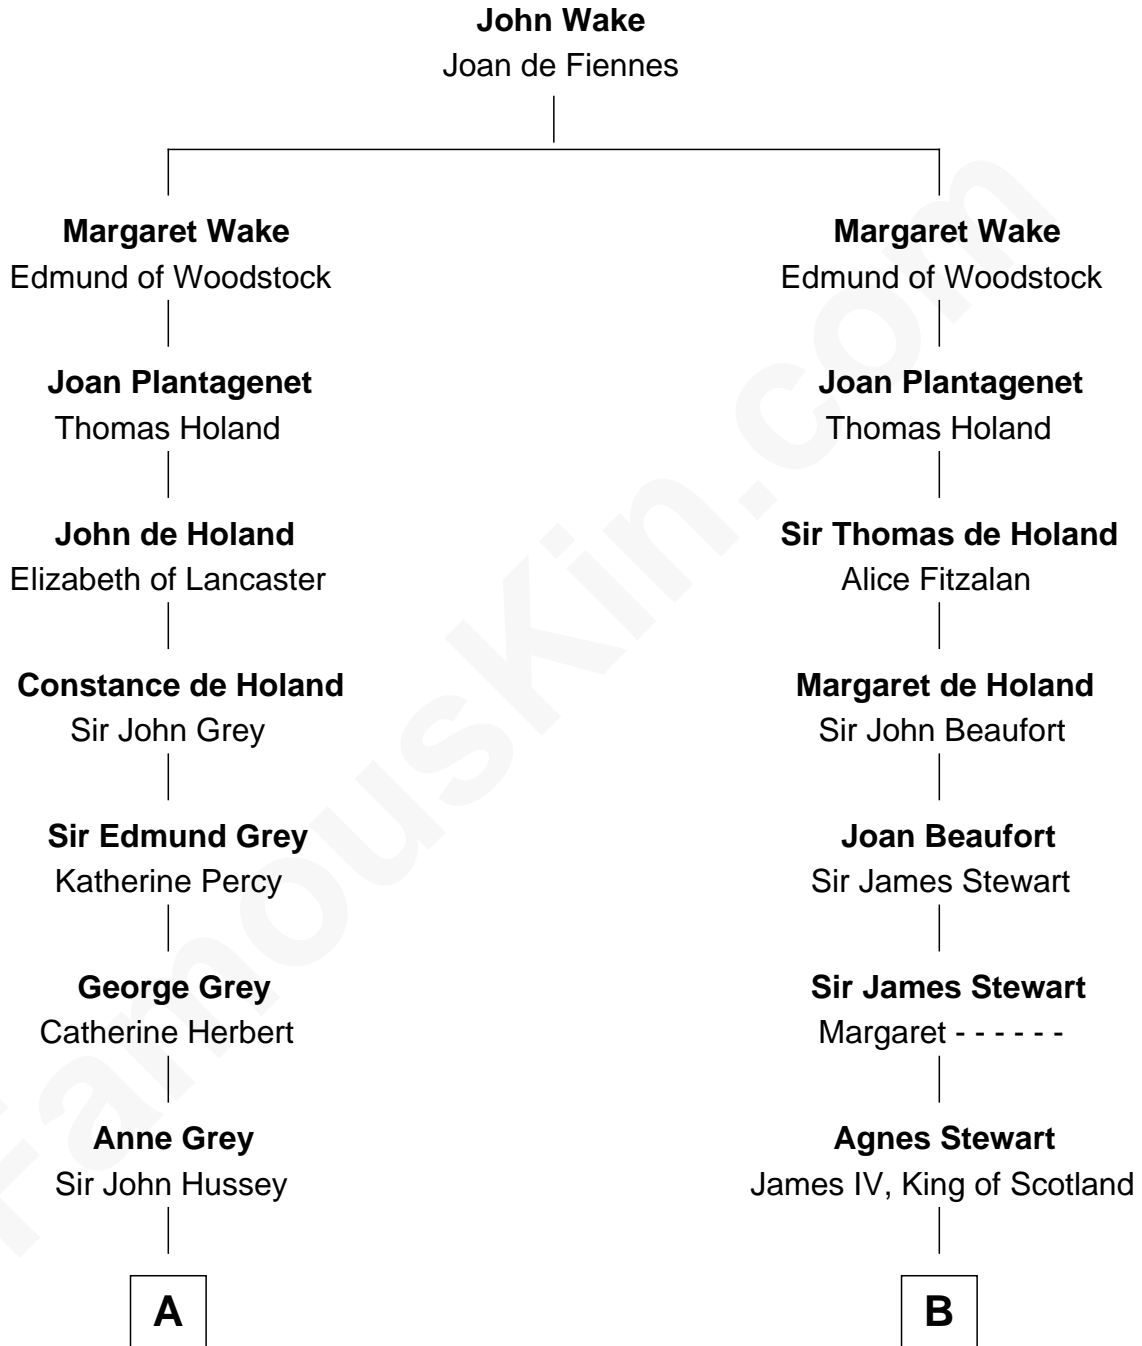

## Relationship Chart of

### Camilla Parker Bowles

*Queen Consort of the United Kingdom*

20th cousin 1 time removed of

**Howard Dean**

*79th Governor of Vermont*

**C**

**George Keppel**  
Alice Frederica Edmonstone

**Sonia Rosemary Keppel**  
Roland Calvert Cubitt