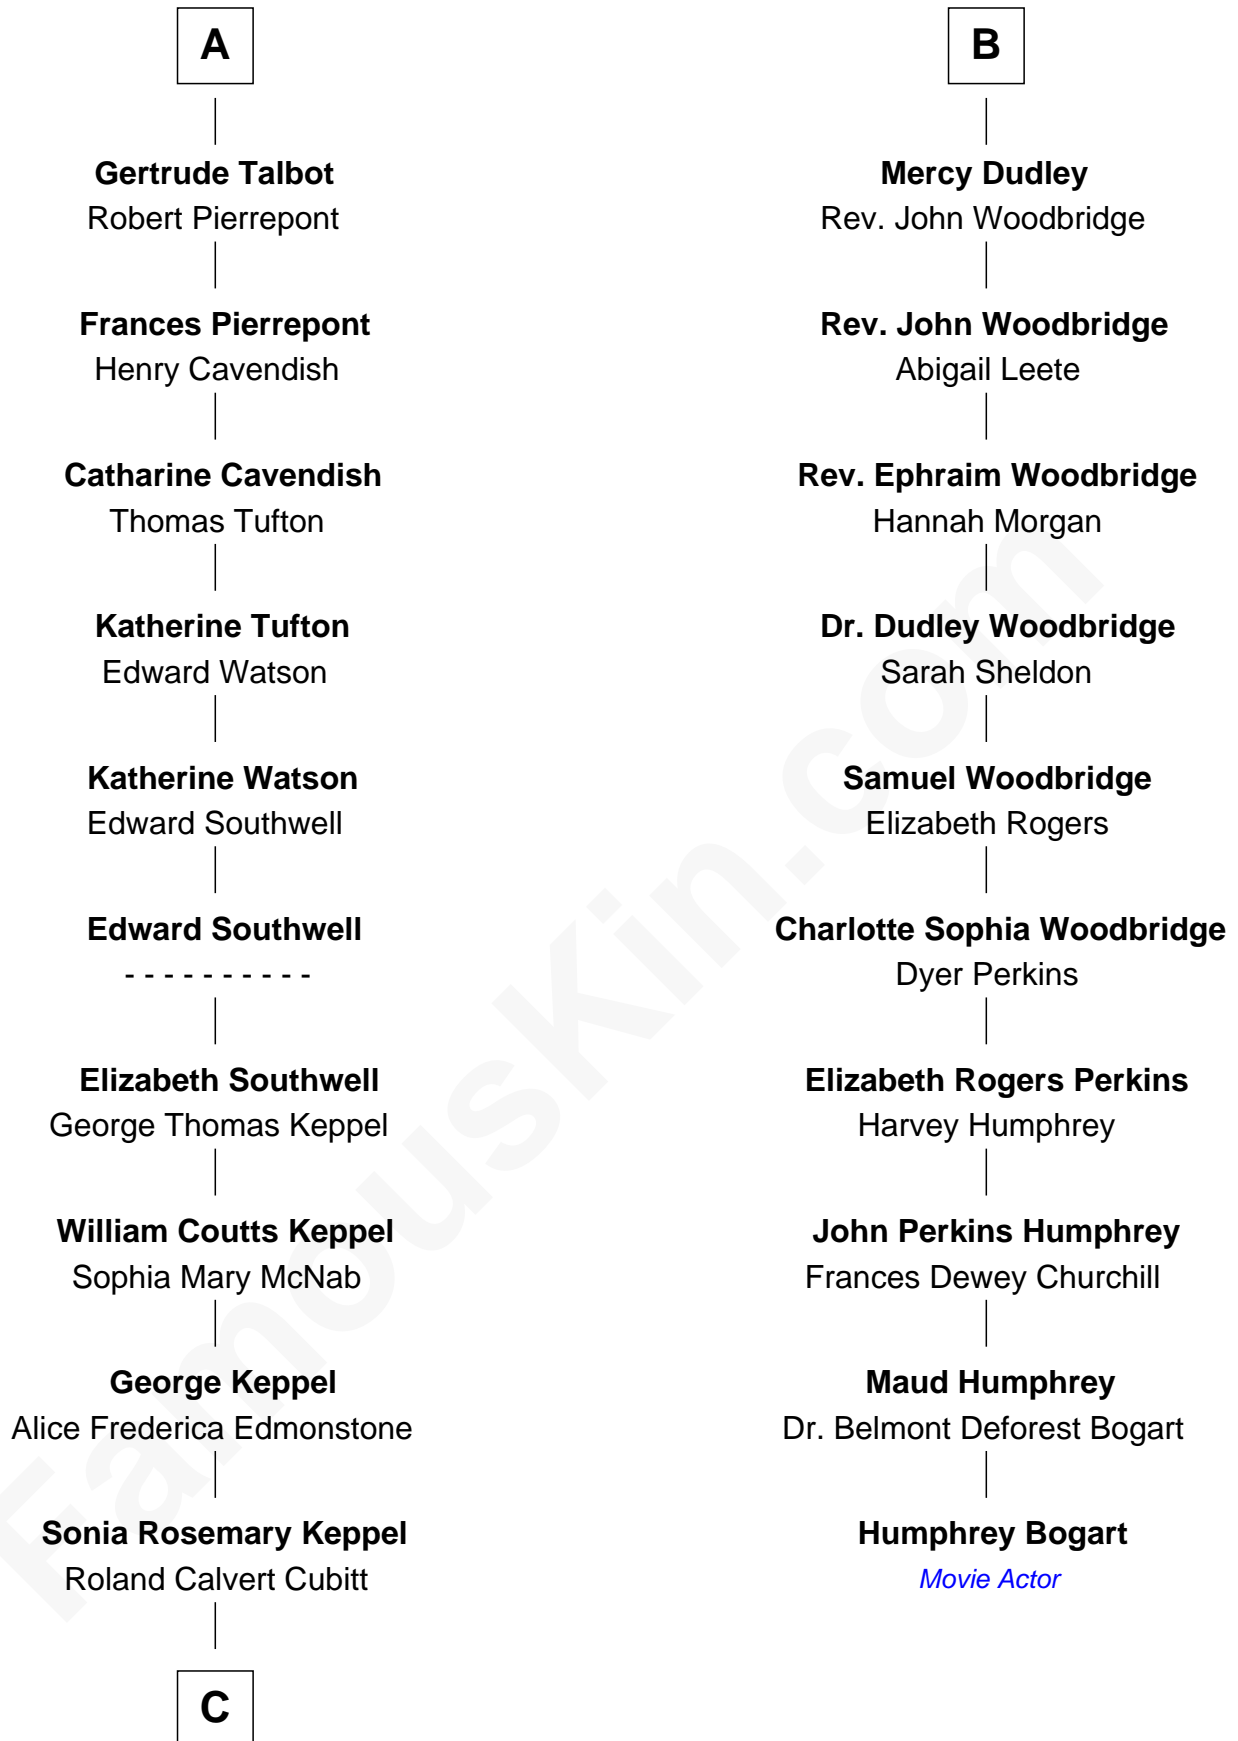

FamousKin.com

Relationship Chart of

Camilla Parker Bowles

Queen Consort of the United Kingdom

16th cousin 2 times removed of

Humphrey Bogart
Movie Actor

C

Rosalind Maud Cubitt
Bruce Middleton Hope Shand