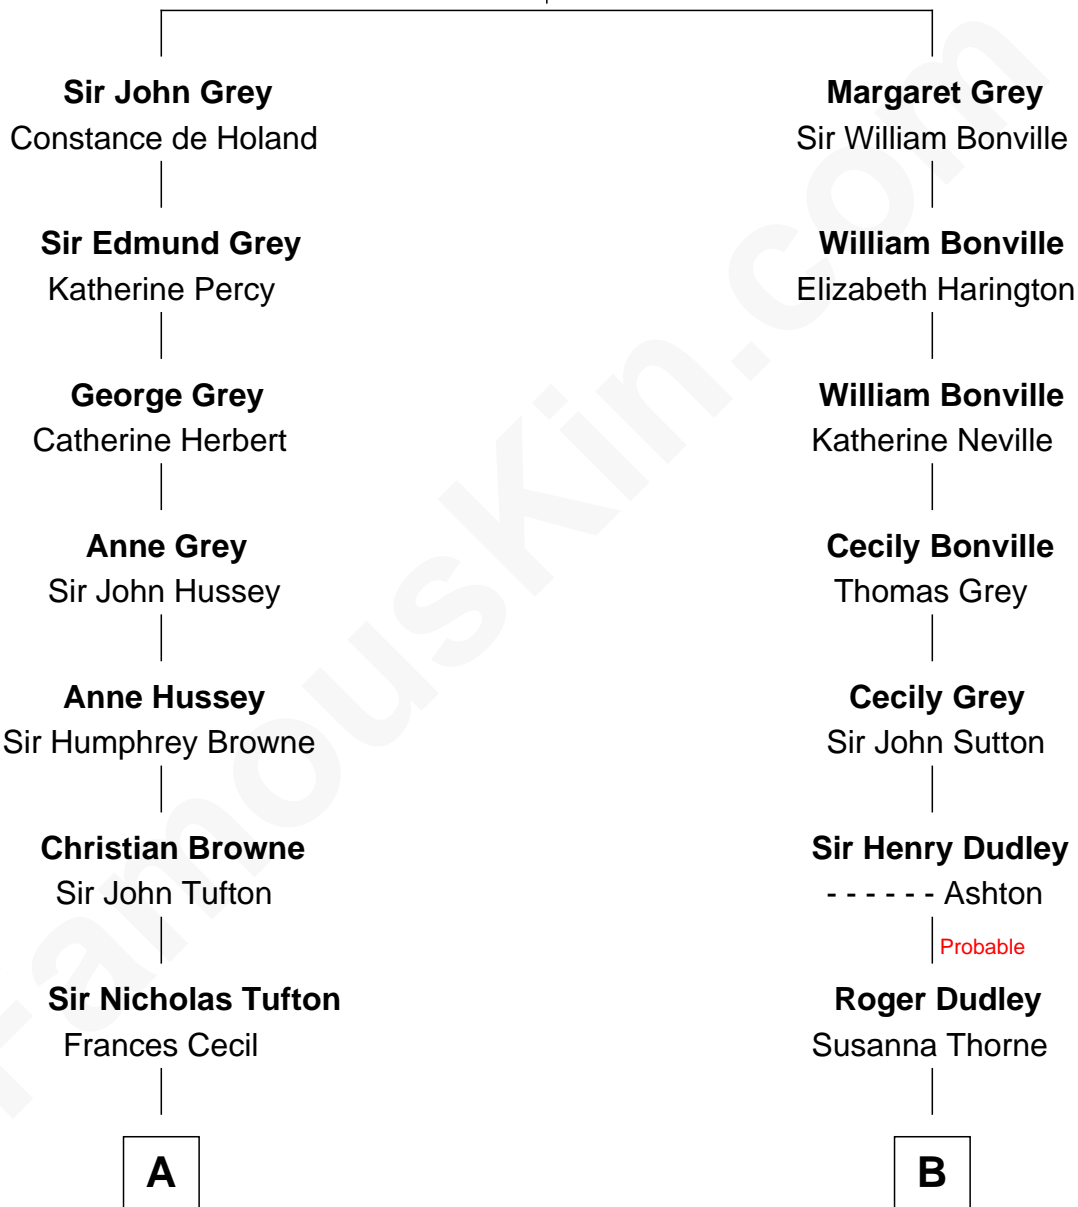

FamousKin.com

Relationship Chart of

Camilla Parker Bowles

Queen Consort of the United Kingdom

17th cousin of

Humphrey Bogart
Movie Actor

Sir Reynold Grey
Margaret de Ros

Camilla Parker Bowles photo by [Agência Brasil](#) [\(CC BY 3.0 BRAZIL\)](#)