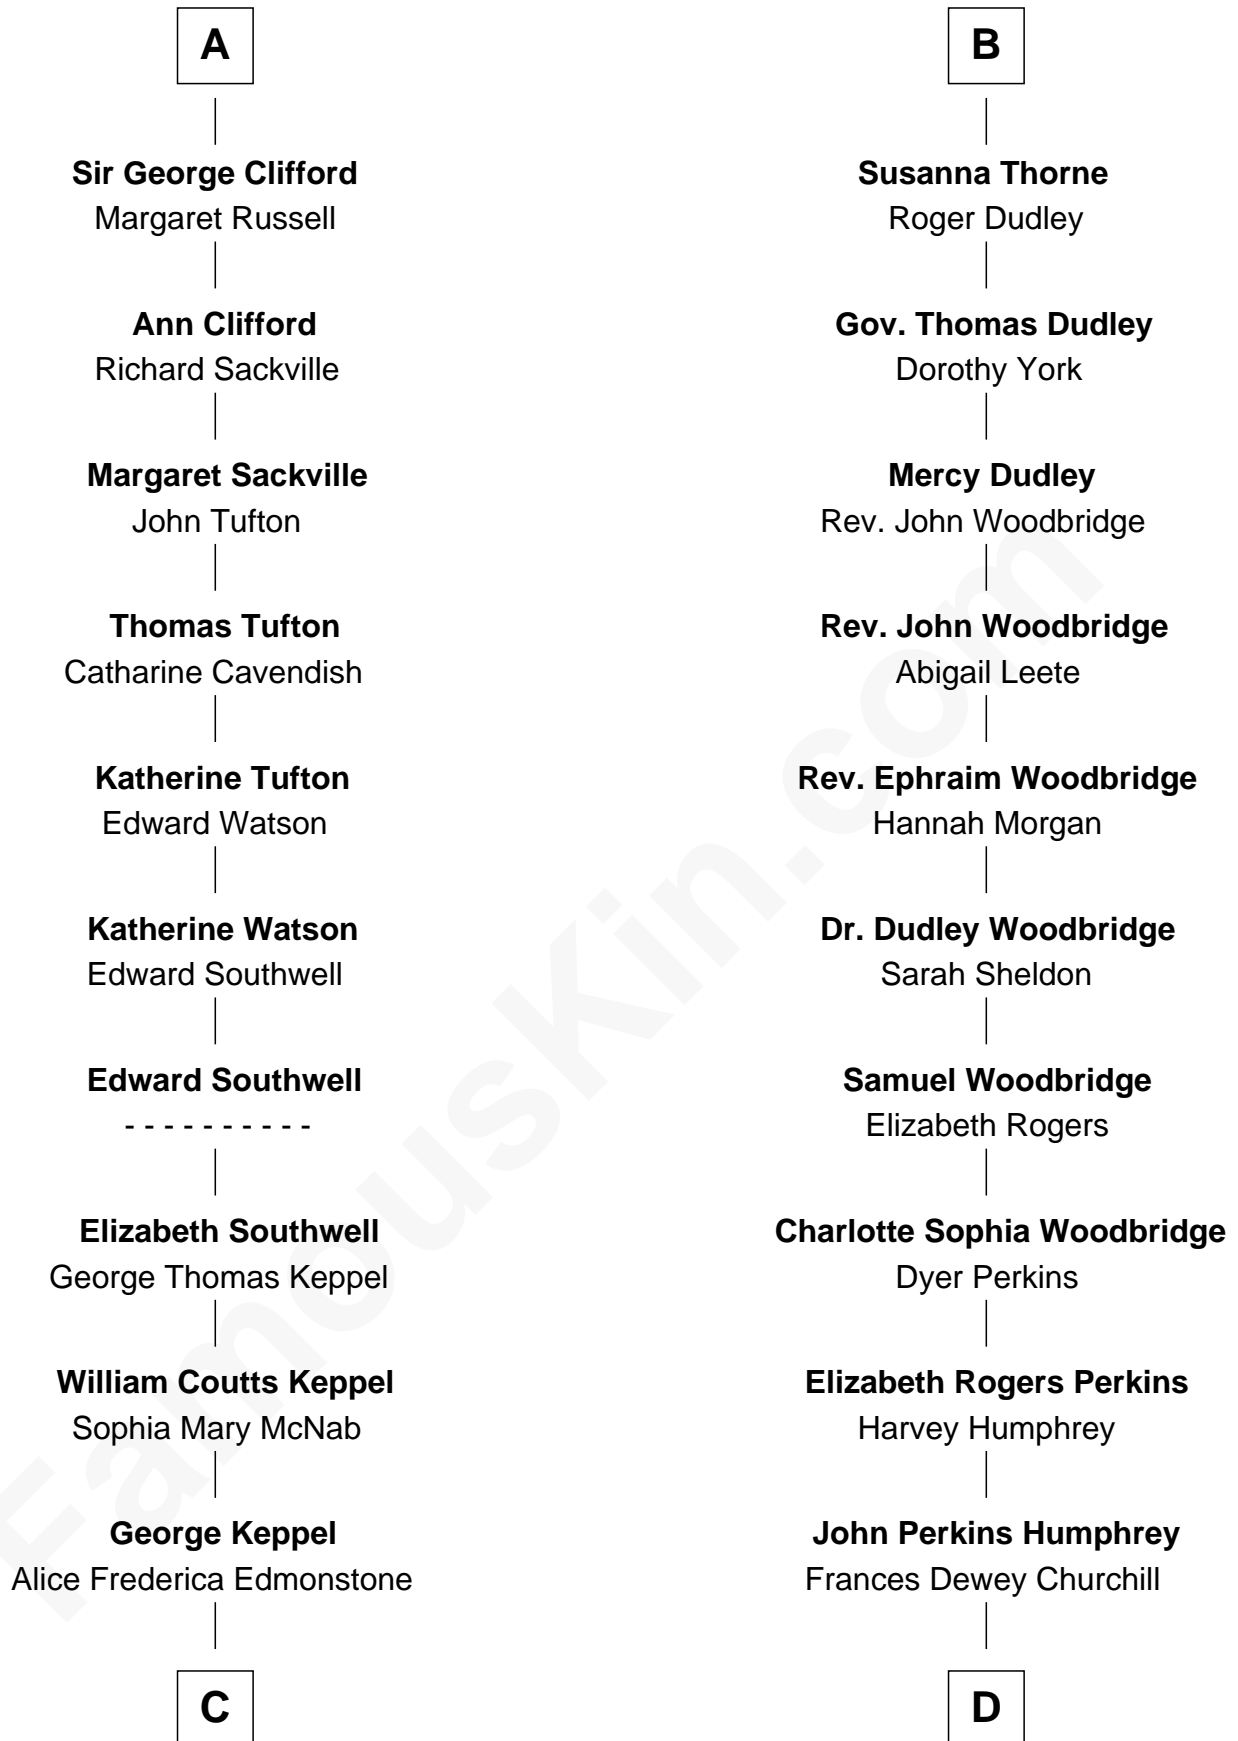

FamousKin.com

Relationship Chart of

Camilla Parker Bowles

Queen Consort of the United Kingdom

18th cousin 1 time removed of

Humphrey Bogart
Movie Actor

Sir John Grey
Avice Marmion

Sir Robert Grey
Lora de St. Quintin

Elizabeth Grey
Henry FitzHugh

Eleanor Fitzhugh
Sir Henry Bromflete

Margaret Bromflete
John Clifford

Henry Clifford
Anne St. John

Henry Clifford
Margaret Percy

Henry Clifford
Anne Dacre

A

Maud Grey

Sir Thomas Harcourt

Sir Thomas Harcourt
Jane Fraunceys

Sir Richard Harcourt
Edith St. Clair

Alice Harcourt
William Bessiles

Elizabeth Bessiles
Richard Fettiplace

Anne Fettiplace
Edward Purefoy

Mary Purefoy
Thomas Thorne

B

FamousKin.com