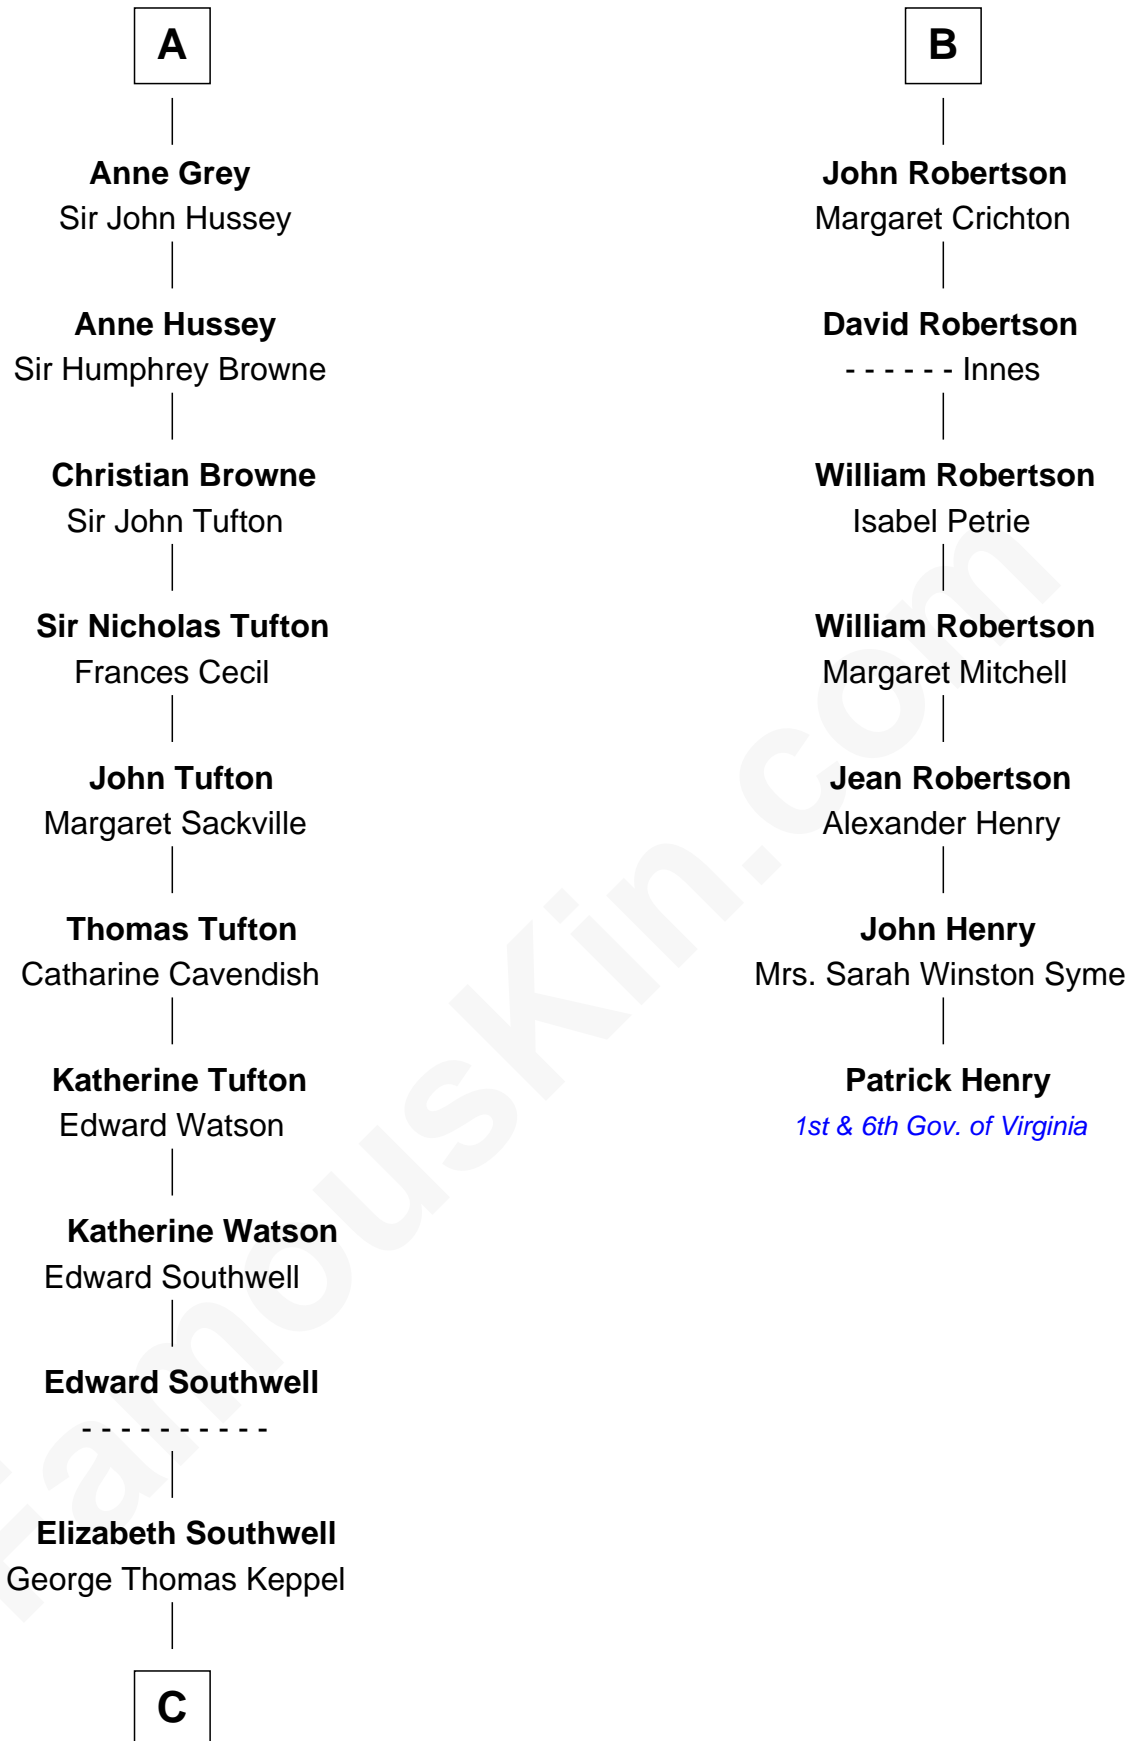

FamousKin.com

Relationship Chart of

Camilla Parker Bowles

Queen Consort of the United Kingdom

13th cousin 8 times removed of

Patrick Henry

1st and 6th Governor of Virginia

C

William Coutts Keppel

Sophia Mary McNab

George Keppel

Alice Frederica Edmonstone

Sonia Rosemary Keppel

Roland Calvert Cubitt

Rosalind Maud Cubitt

Bruce Middleton Hope Shand