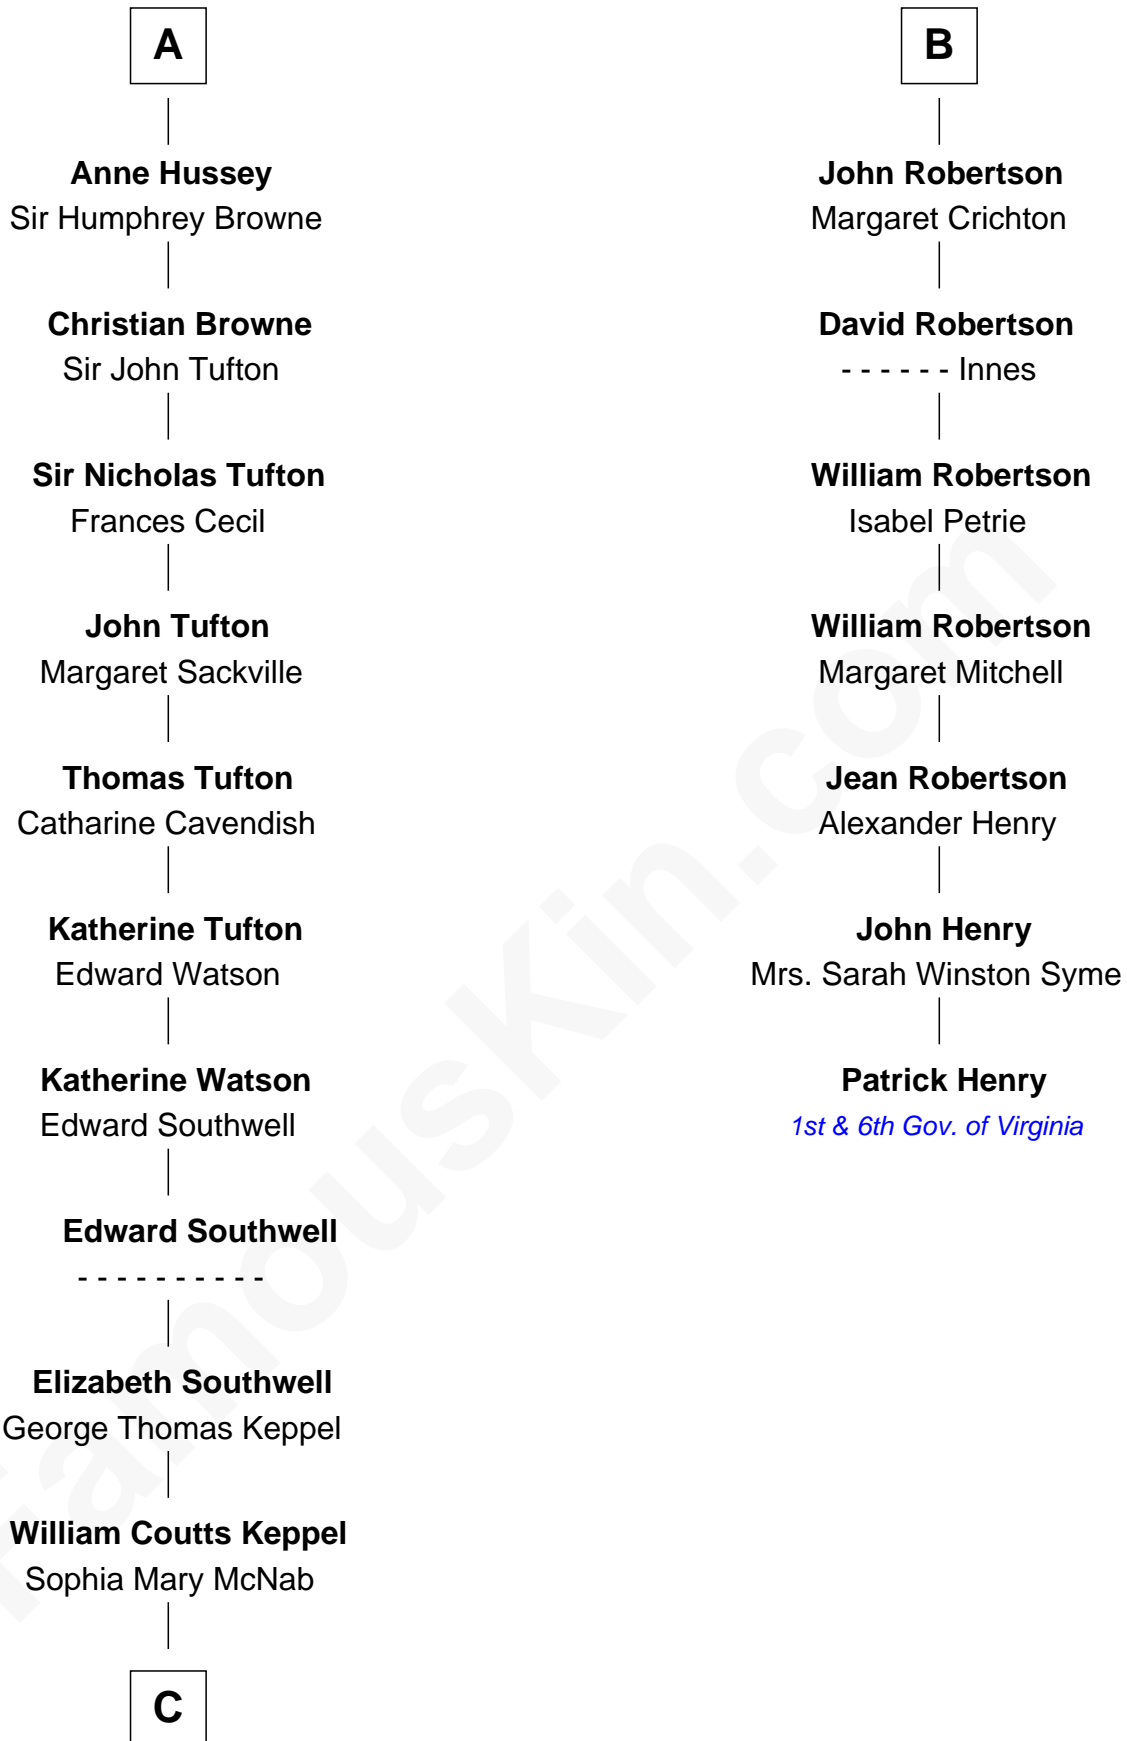

FamousKin.com

Relationship Chart of

Camilla Parker Bowles

Queen Consort of the United Kingdom

13th cousin 7 times removed of

Patrick Henry

1st and 6th Governor of Virginia

C

—
George Keppel
Alice Frederica Edmonstone

—
Sonia Rosemary Keppel
Roland Calvert Cubitt

—
Rosalind Maud Cubitt
Bruce Middleton Hope Shand

—
Camilla Parker Bowles
Queen Consort

FamousKin.com