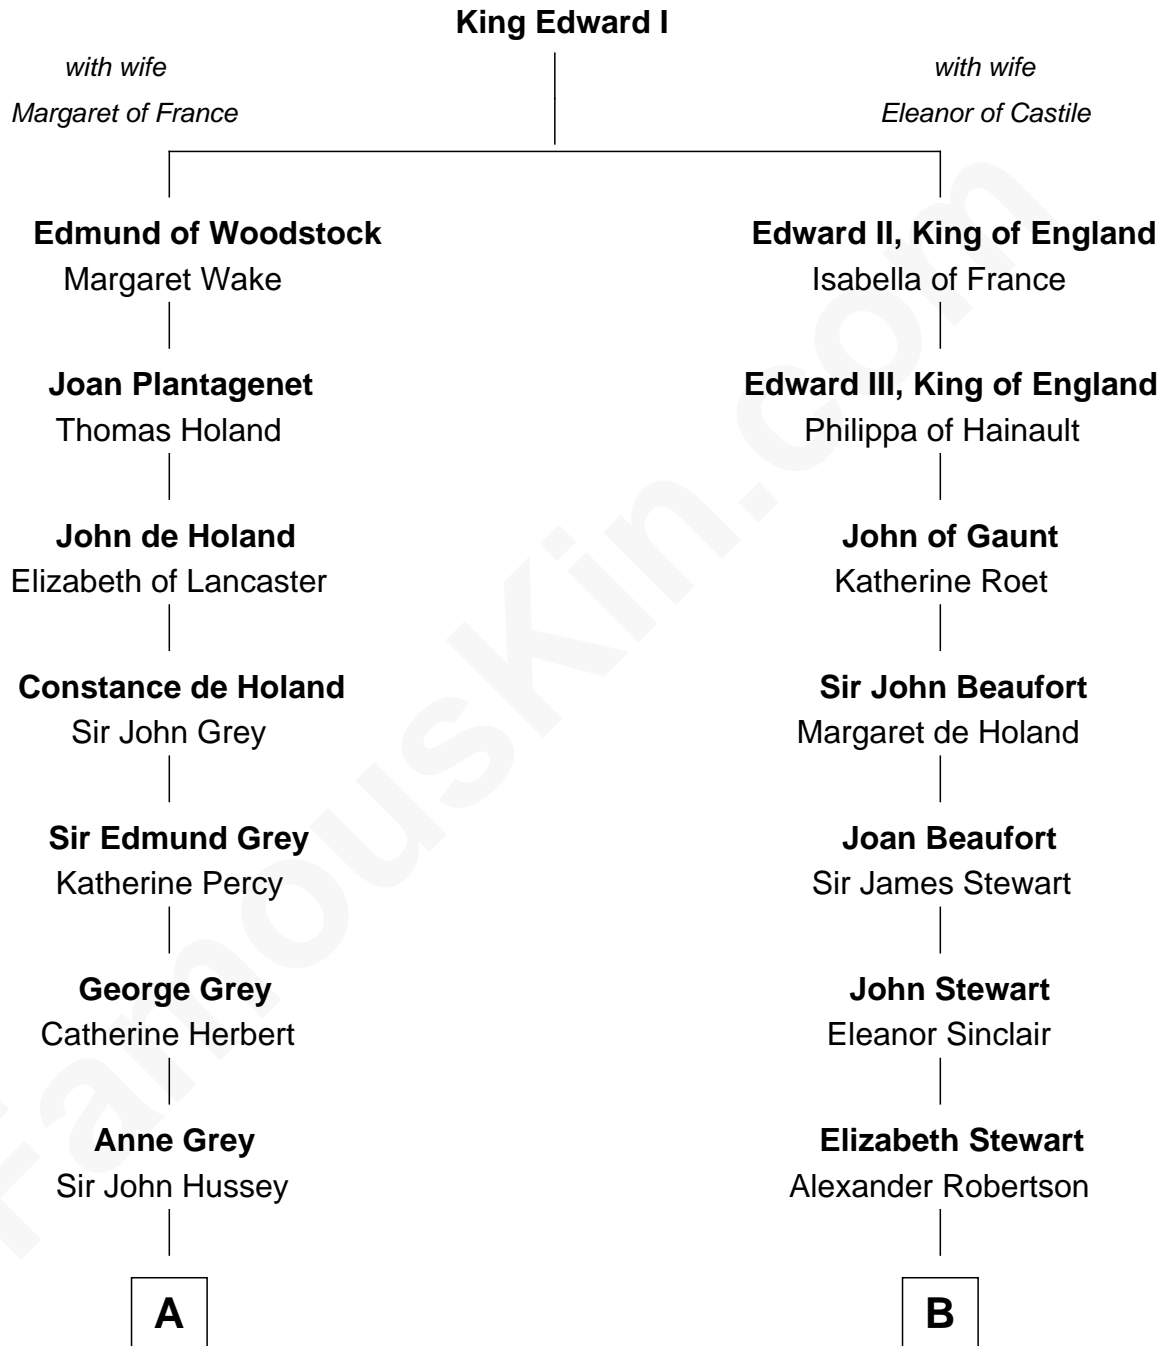

FamousKin.com

Relationship Chart of

Camilla Parker Bowles

Queen Consort of the United Kingdom

13th cousin 7 times removed of

Patrick Henry

1st and 6th Governor of Virginia

C

—
George Keppel
Alice Frederica Edmonstone

—
Sonia Rosemary Keppel
Roland Calvert Cubitt

—
Rosalind Maud Cubitt
Bruce Middleton Hope Shand

—
Camilla Parker Bowles
Queen Consort

FamousKin.com