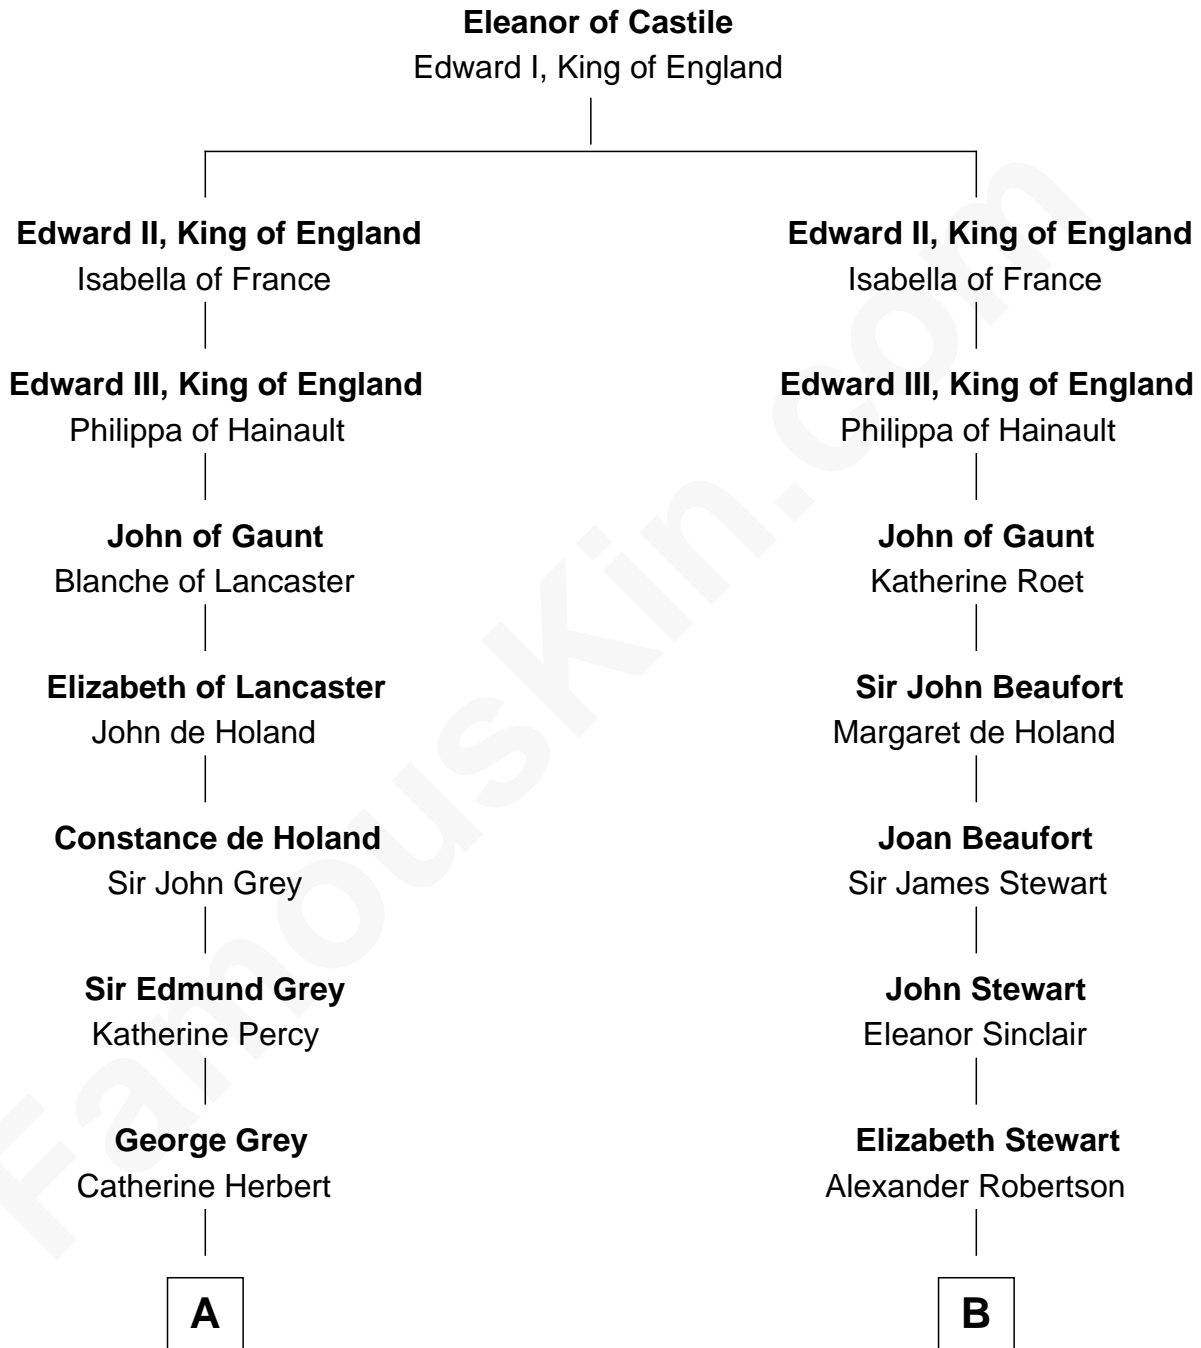

FamousKin.com

Relationship Chart of

Camilla Parker Bowles

Queen Consort of the United Kingdom

13th cousin 8 times removed of

Patrick Henry

1st and 6th Governor of Virginia

C