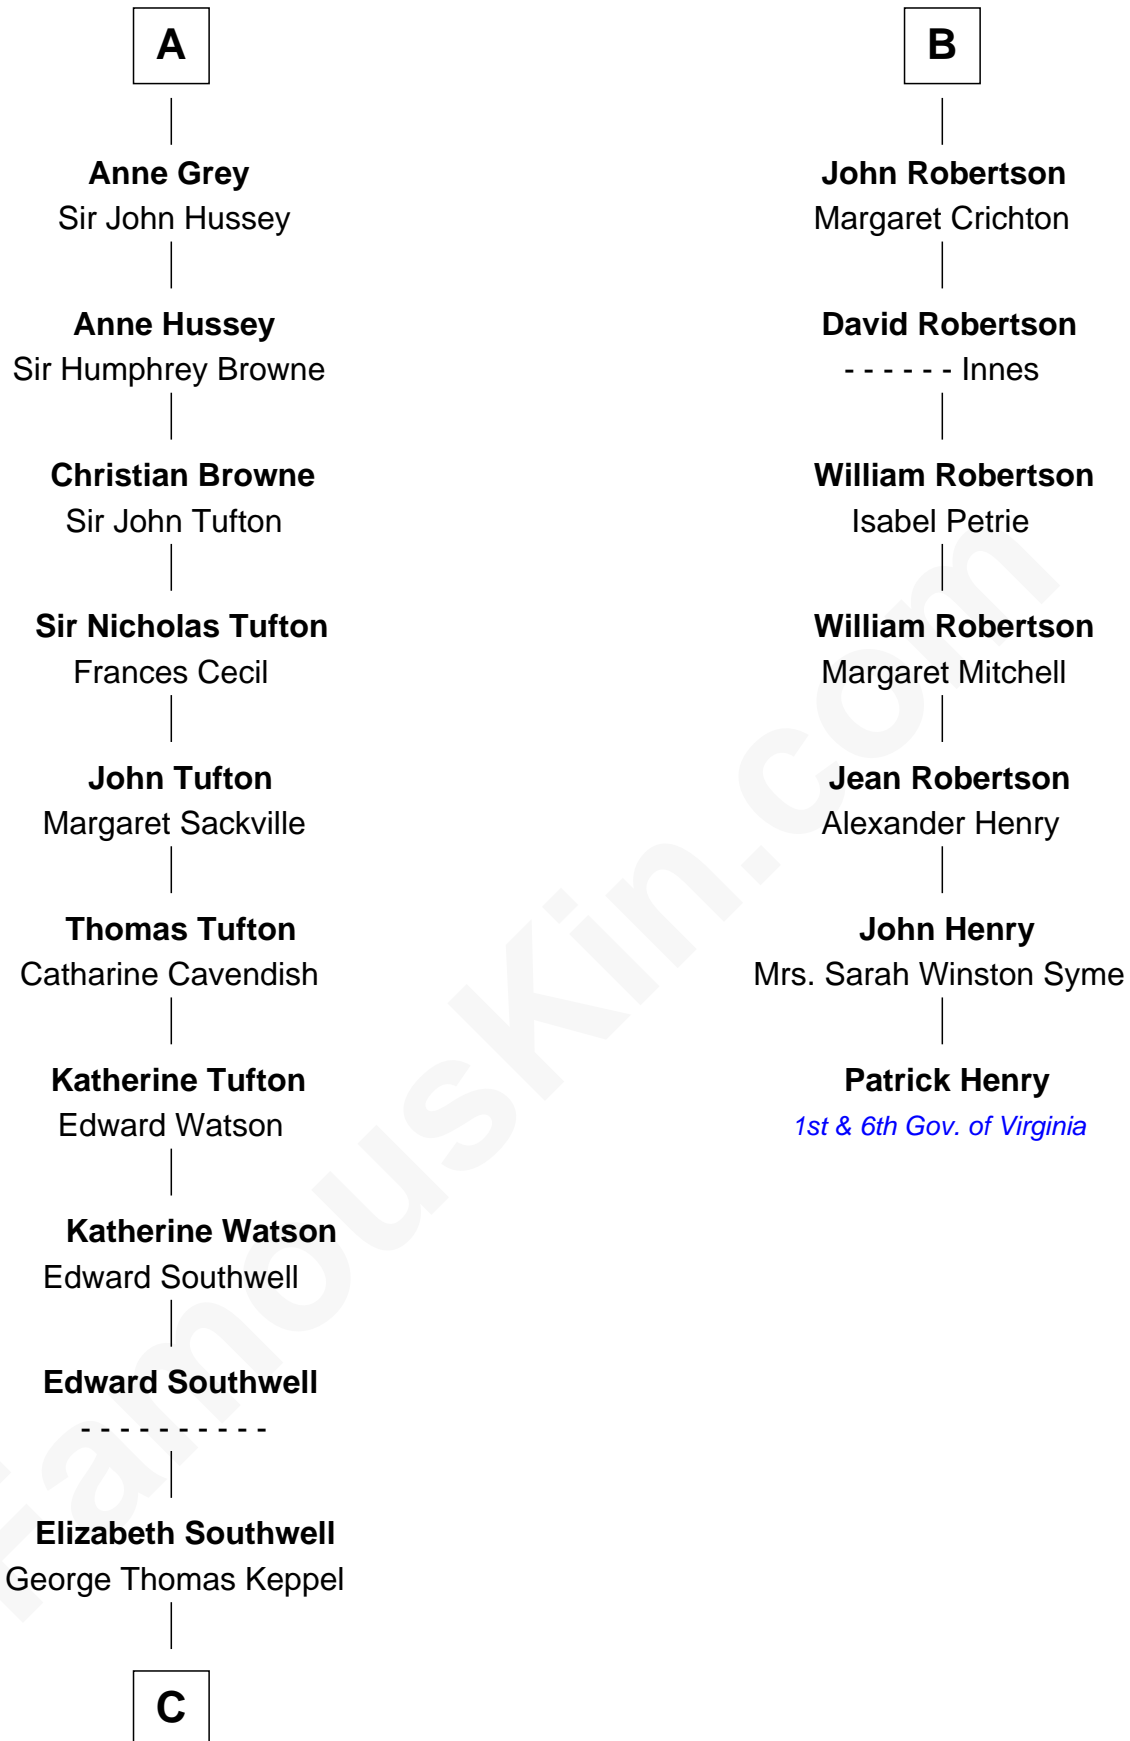

FamousKin.com

Relationship Chart of

Camilla Parker Bowles

Queen Consort of the United Kingdom

13th cousin 8 times removed of

Patrick Henry

1st and 6th Governor of Virginia

C

William Coutts Keppel

Sophia Mary McNab

George Keppel

Alice Frederica Edmonstone

Sonia Rosemary Keppel

Roland Calvert Cubitt

Rosalind Maud Cubitt

Bruce Middleton Hope Shand