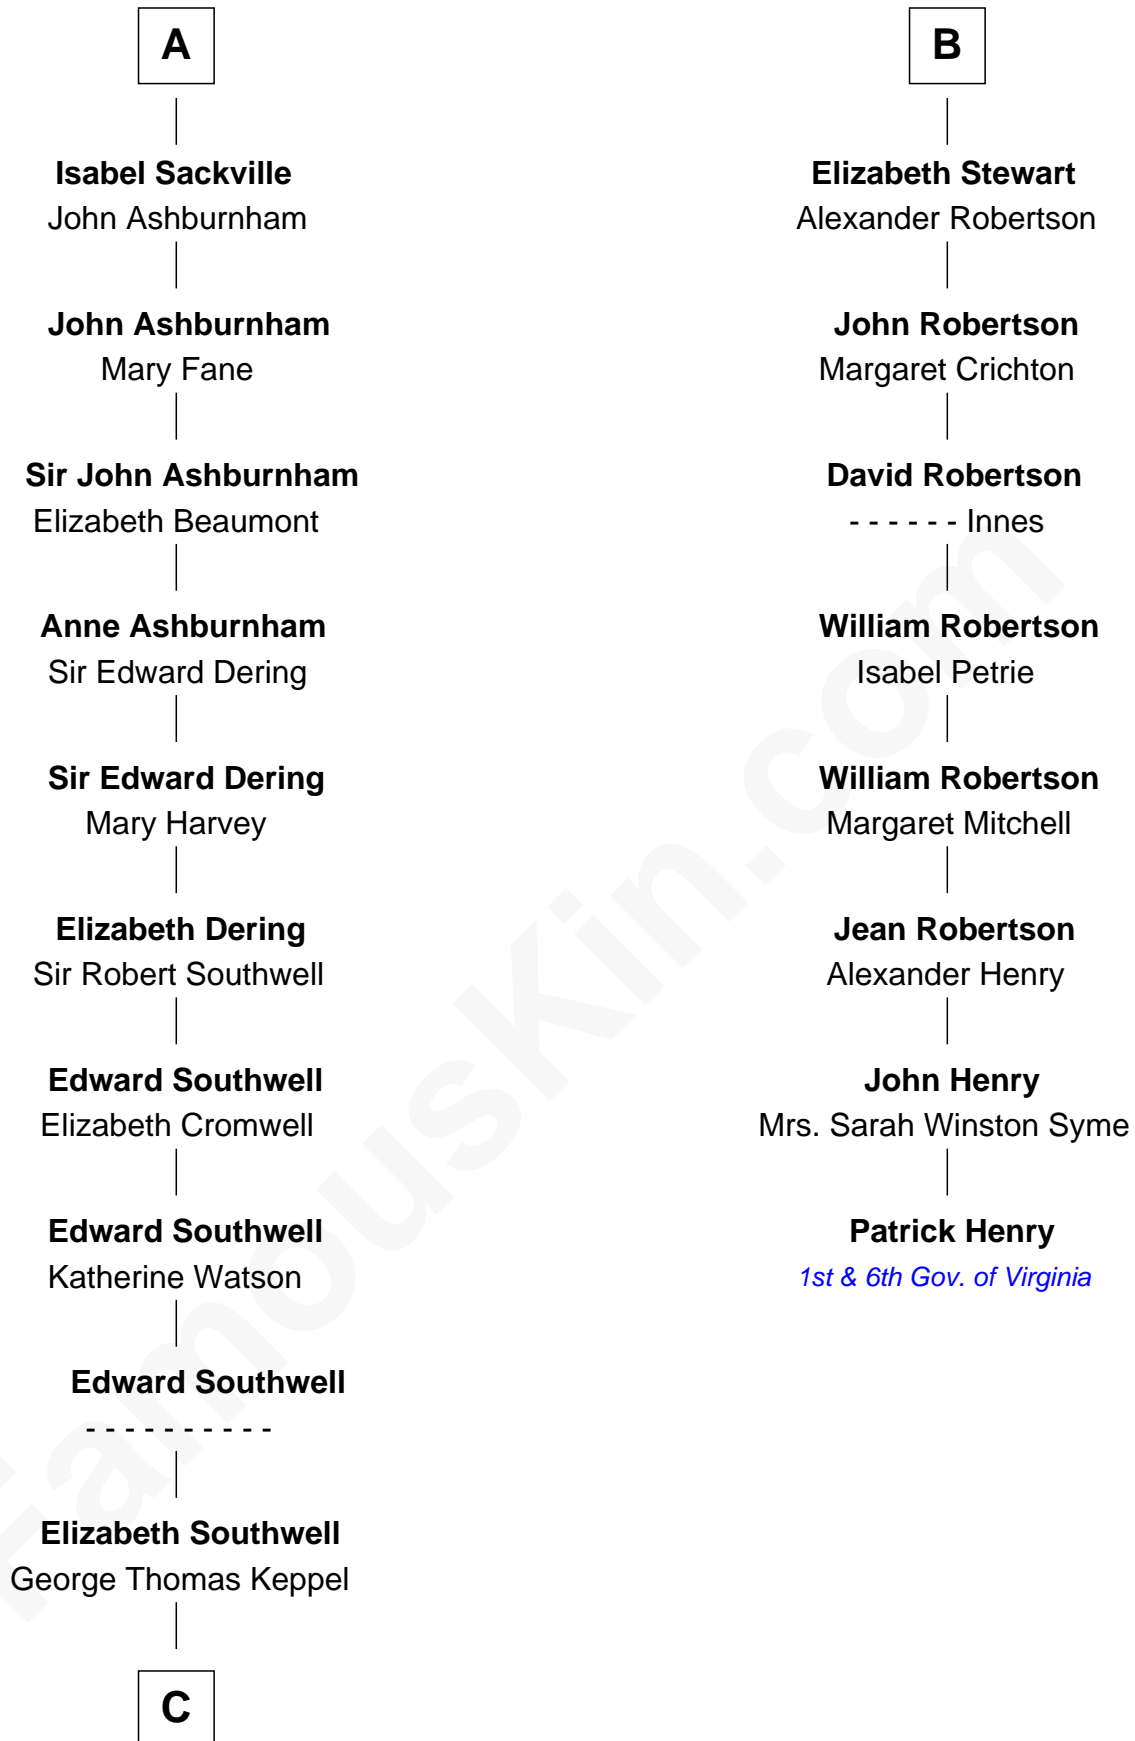

FamousKin.com

Relationship Chart of

Camilla Parker Bowles

Queen Consort of the United Kingdom

14th cousin 7 times removed of

Patrick Henry

1st and 6th Governor of Virginia

C

William Coutts Keppel

Sophia Mary McNab

George Keppel

Alice Frederica Edmonstone

Sonia Rosemary Keppel

Roland Calvert Cubitt

Rosalind Maud Cubitt

Bruce Middleton Hope Shand