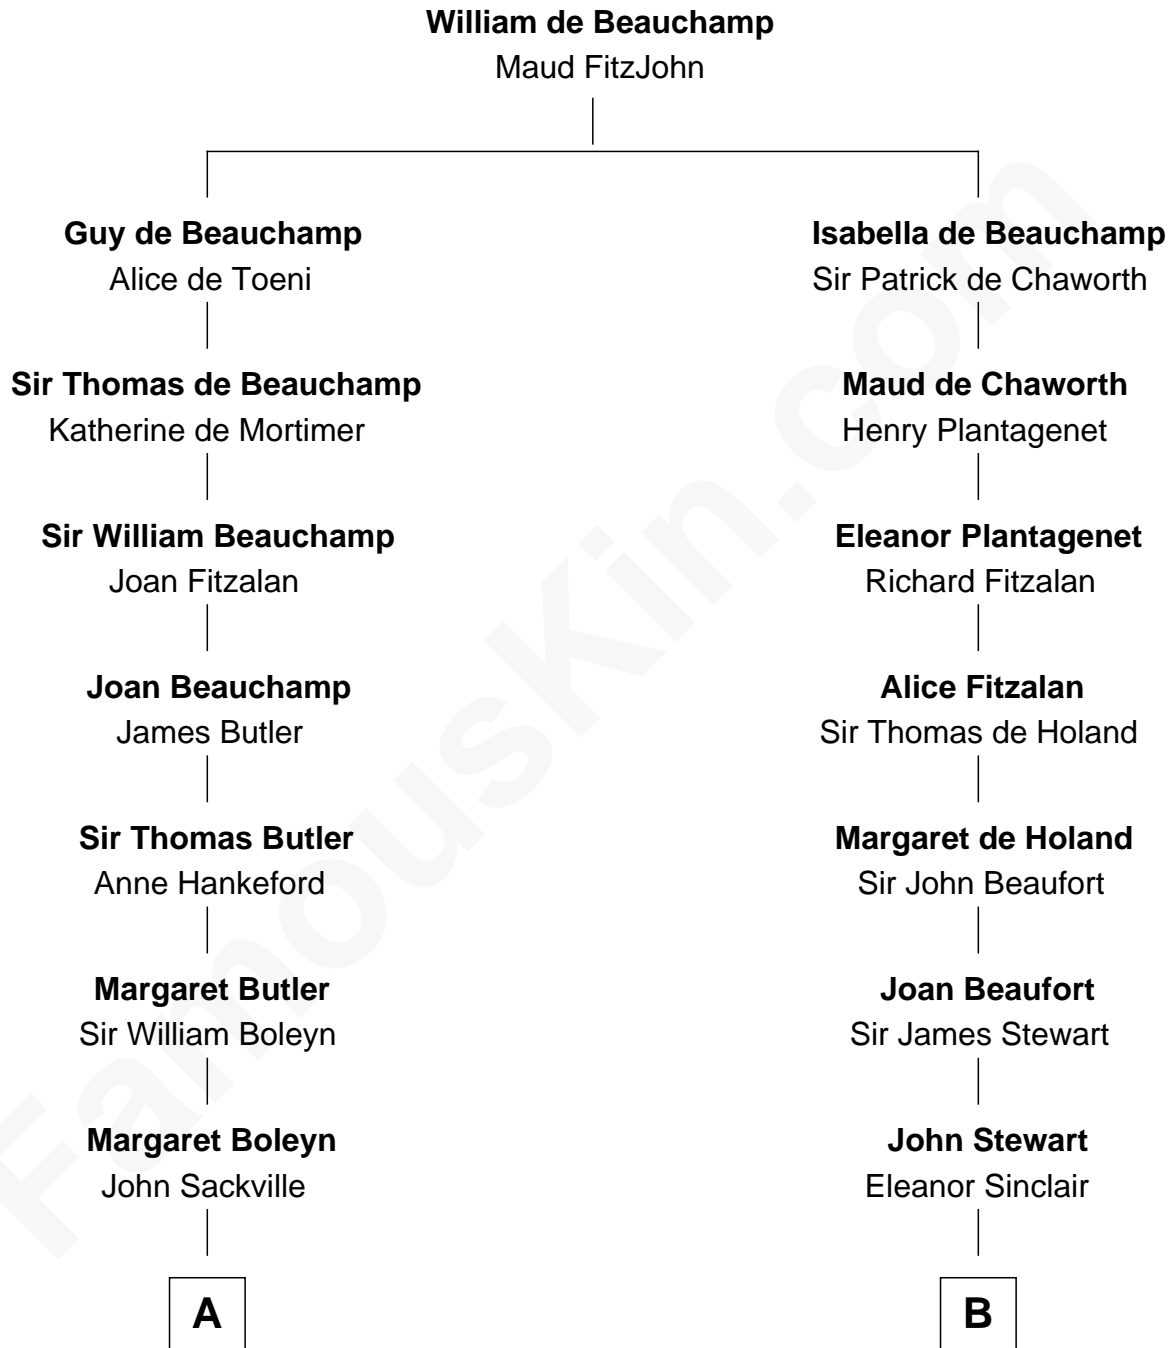

FamousKin.com

Relationship Chart of

Camilla Parker Bowles

Queen Consort of the United Kingdom

14th cousin 7 times removed of

Patrick Henry

1st and 6th Governor of Virginia

C

William Coutts Keppel

Sophia Mary McNab

George Keppel

Alice Frederica Edmonstone

Sonia Rosemary Keppel

Roland Calvert Cubitt

Rosalind Maud Cubitt

Bruce Middleton Hope Shand