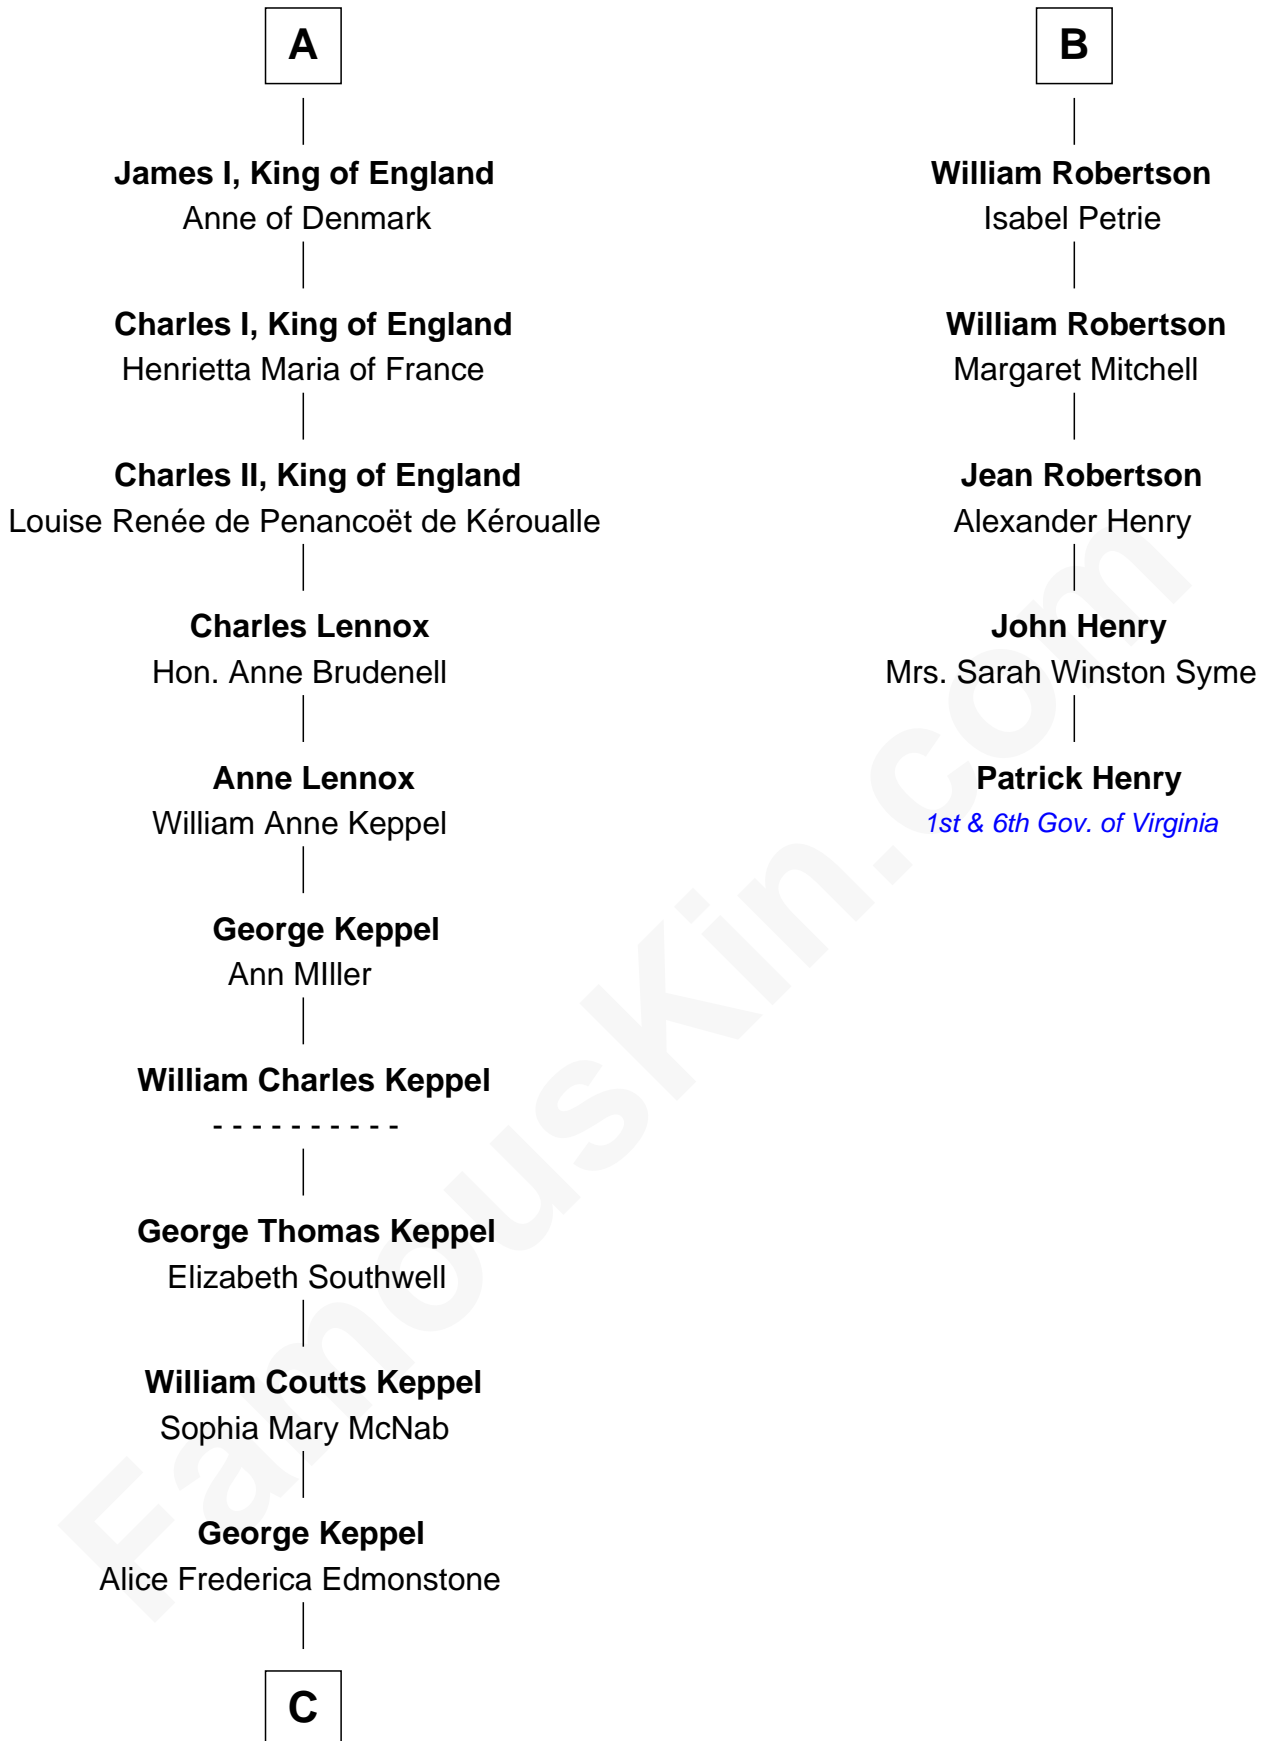

FamousKin.com

Relationship Chart of

Camilla Parker Bowles

Queen Consort of the United Kingdom

11th cousin 8 times removed of

Patrick Henry

1st and 6th Governor of Virginia

C