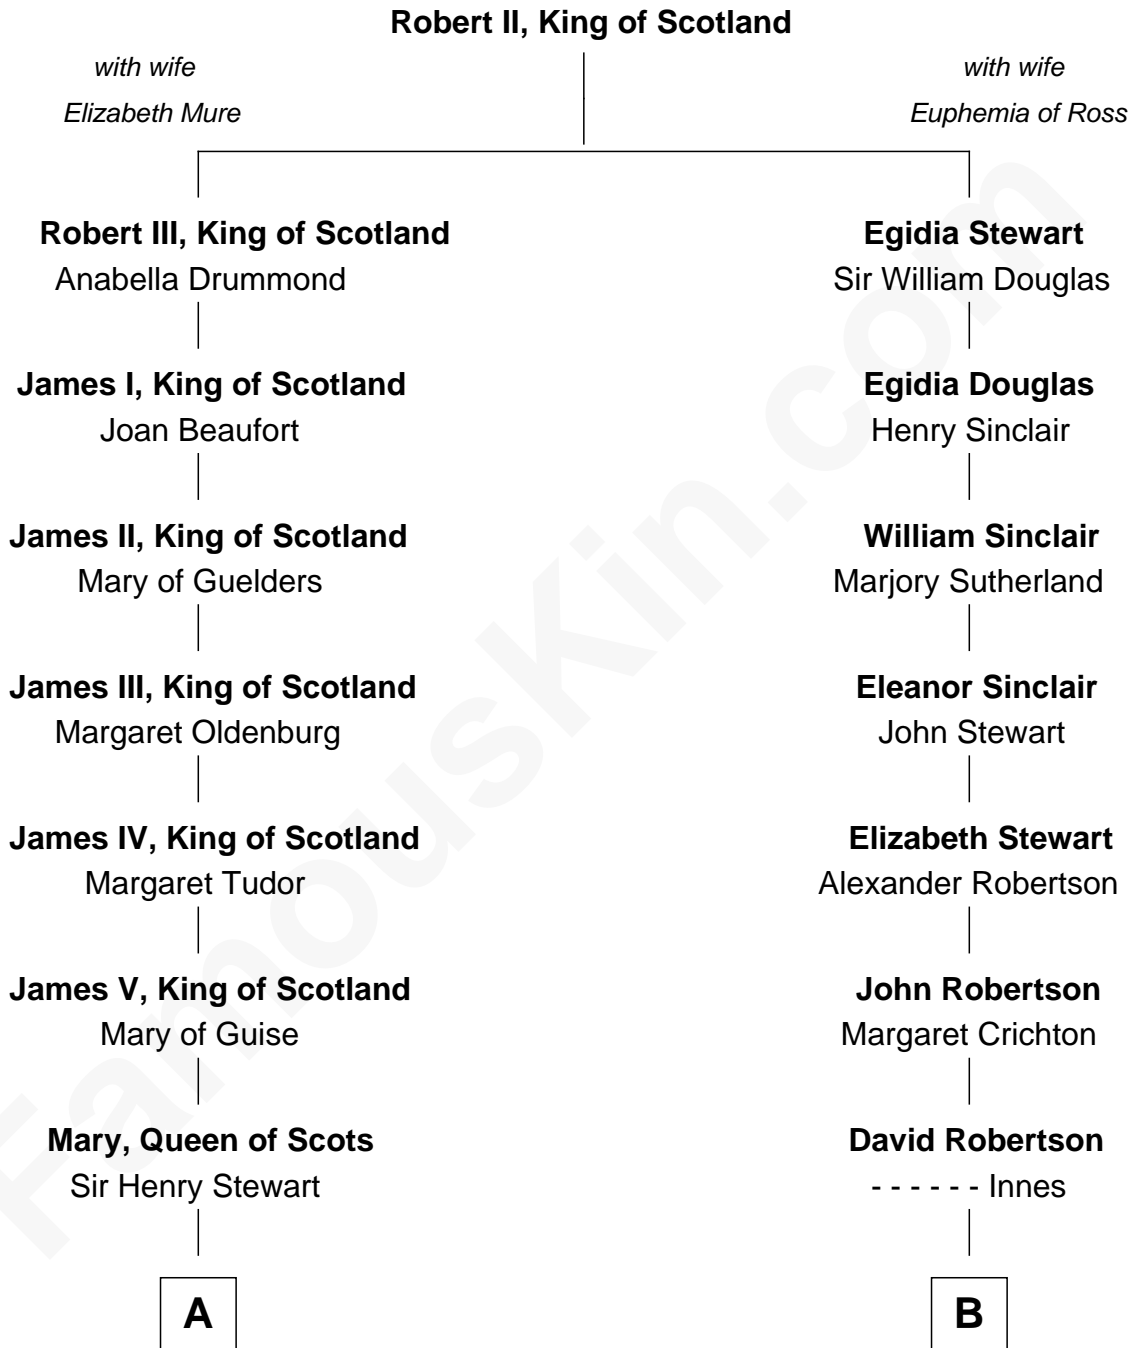

FamousKin.com

Relationship Chart of

Camilla Parker Bowles

Queen Consort of the United Kingdom

11th cousin 8 times removed of

Patrick Henry

1st and 6th Governor of Virginia

C