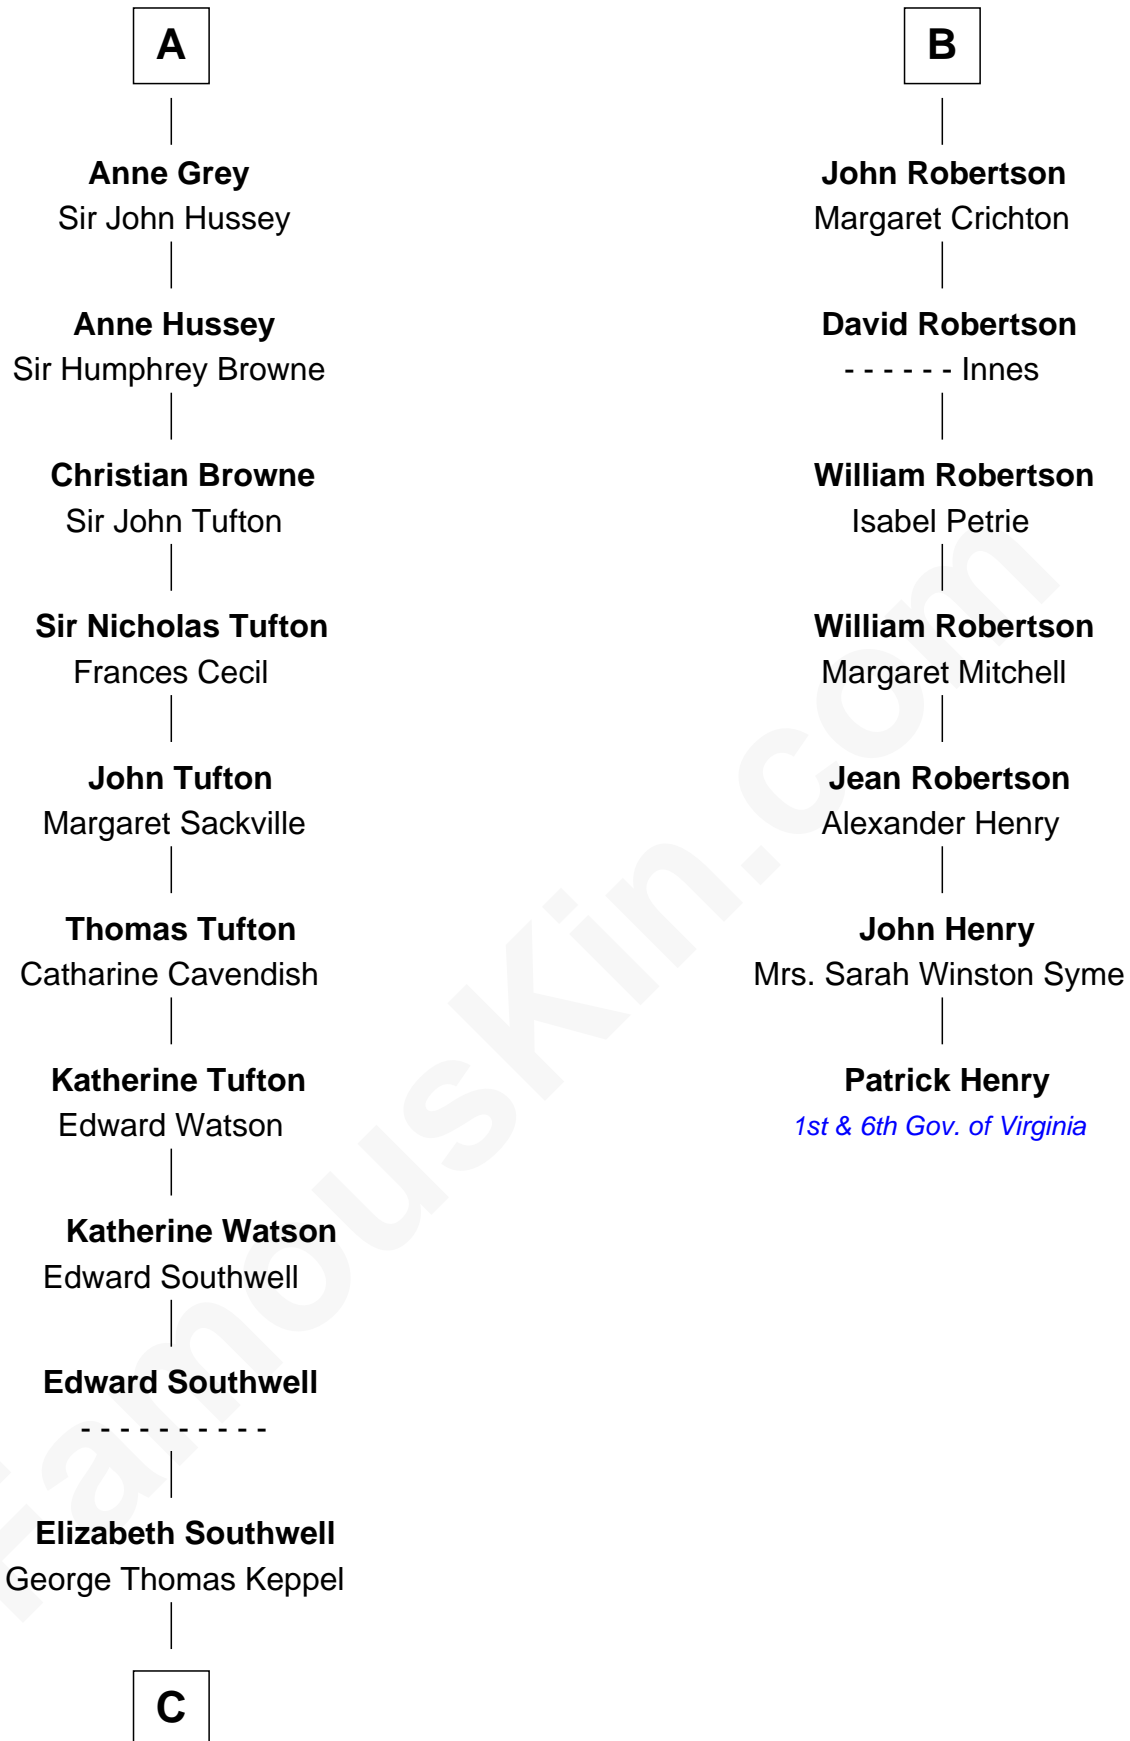

FamousKin.com

Relationship Chart of

Camilla Parker Bowles

Queen Consort of the United Kingdom

13th cousin 8 times removed of

Patrick Henry

1st and 6th Governor of Virginia

King Philip IV of France

Joan of Navarre

C

William Coutts Keppel

Sophia Mary McNab

George Keppel

Alice Frederica Edmonstone

Sonia Rosemary Keppel

Roland Calvert Cubitt