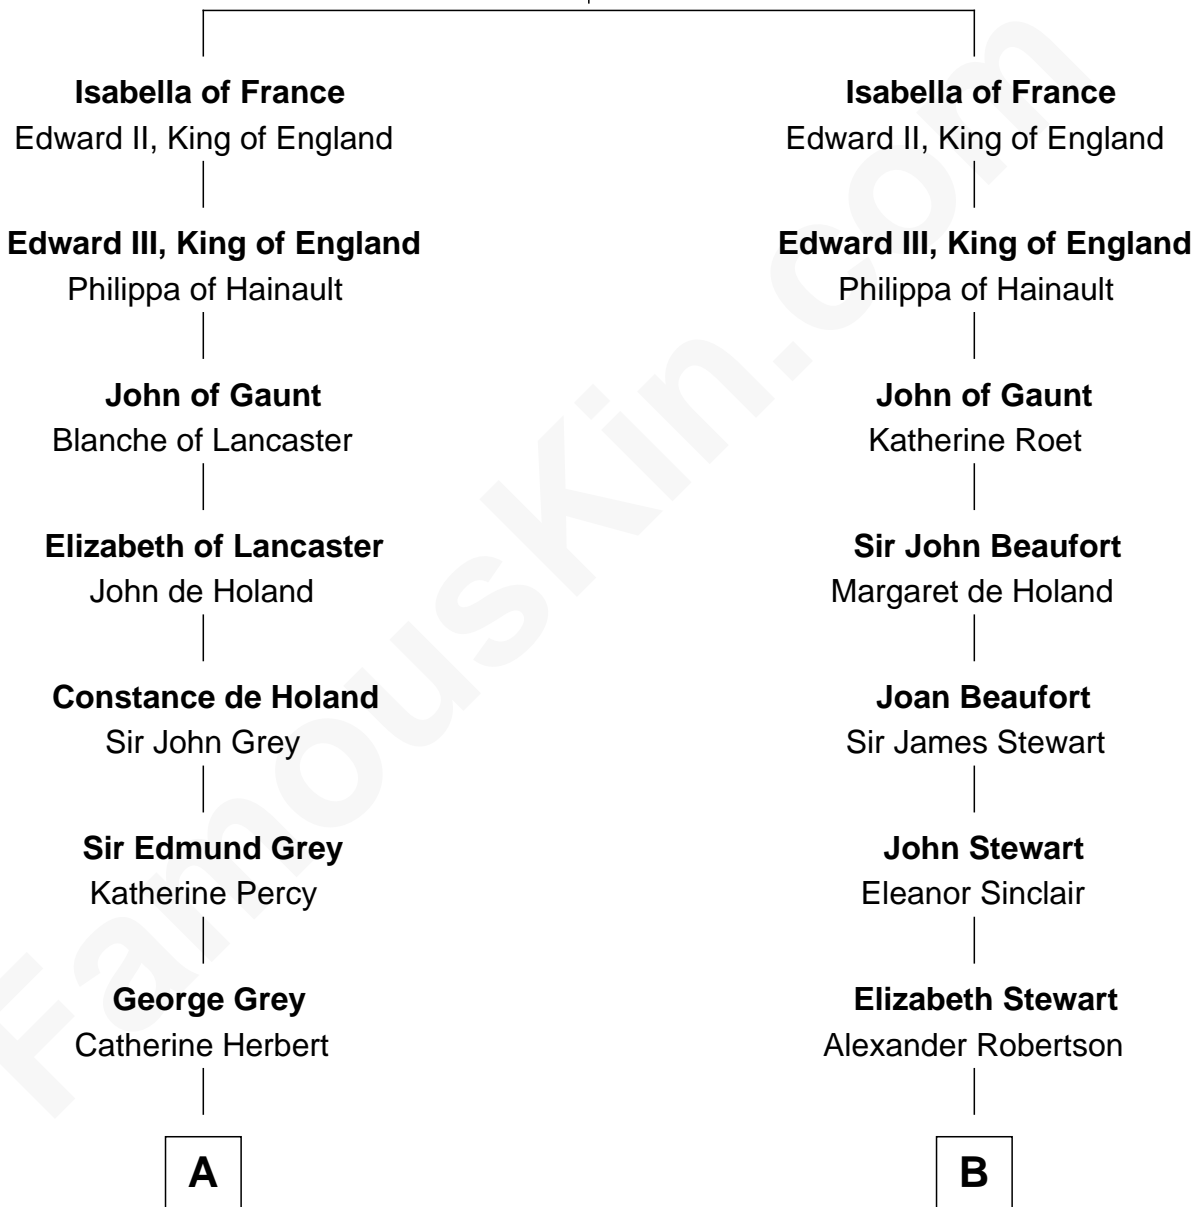

FamousKin.com

Relationship Chart of

Camilla Parker Bowles

Queen Consort of the United Kingdom

13th cousin 8 times removed of

Patrick Henry

1st and 6th Governor of Virginia

King Philip IV of France

Joan of Navarre

C

William Coutts Keppel

Sophia Mary McNab

George Keppel

Alice Frederica Edmonstone

Sonia Rosemary Keppel

Roland Calvert Cubitt