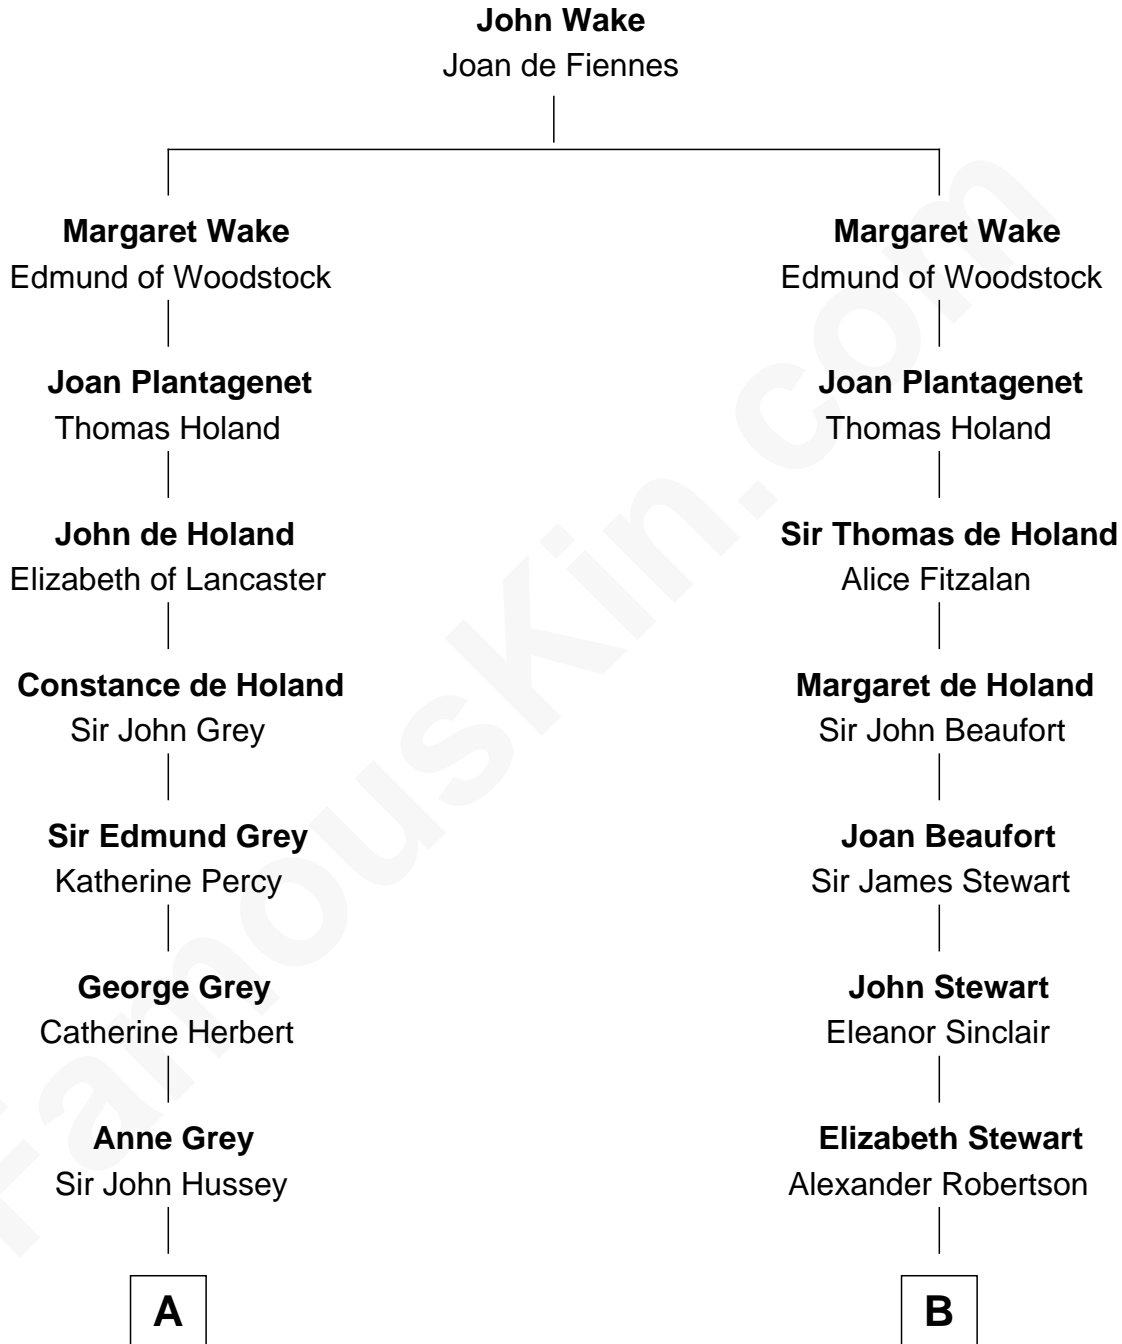

FamousKin.com

Relationship Chart of

Camilla Parker Bowles

Queen Consort of the United Kingdom

13th cousin 7 times removed of

Patrick Henry

1st and 6th Governor of Virginia

C

George Keppel
Alice Frederica Edmonstone

Sonia Rosemary Keppel
Roland Calvert Cubitt

Rosalind Maud Cubitt
Bruce Middleton Hope Shand

Camilla Parker Bowles
Queen Consort

FamousKin.com