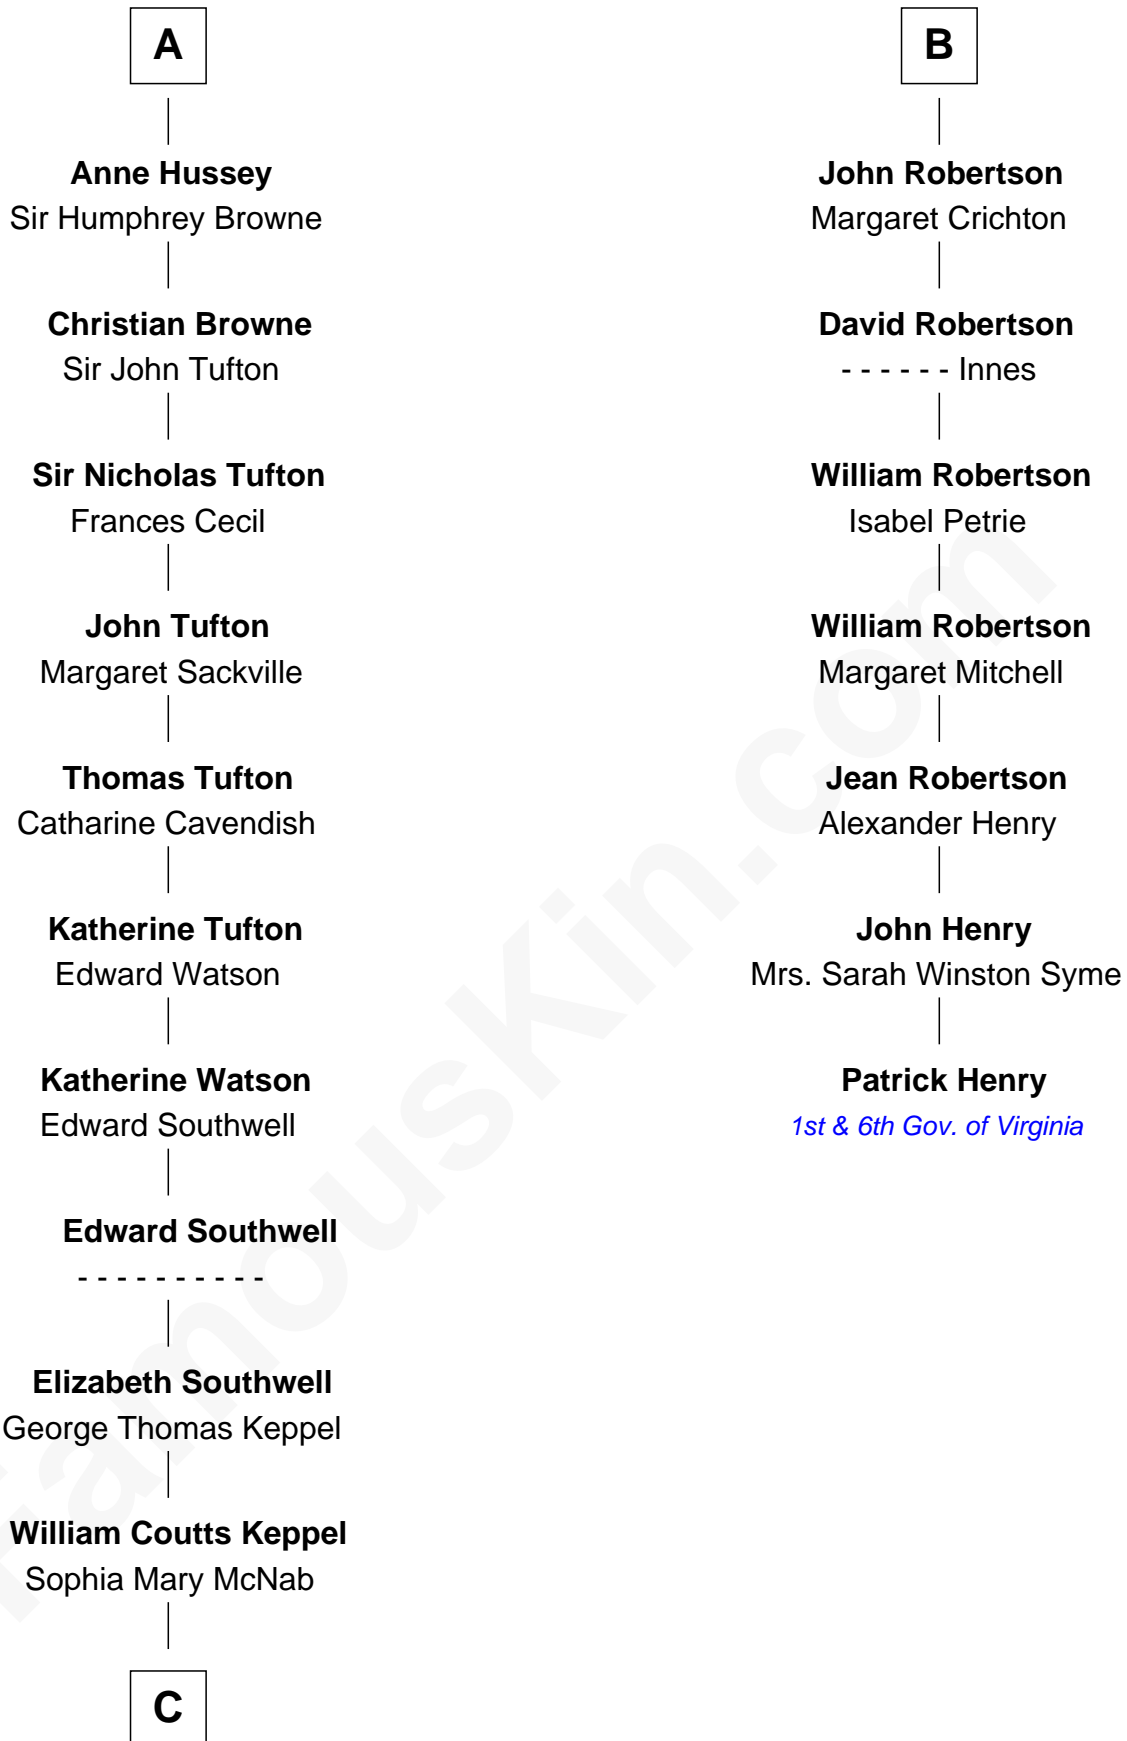

FamousKin.com

Relationship Chart of

Camilla Parker Bowles

Queen Consort of the United Kingdom

13th cousin 7 times removed of

Patrick Henry

1st and 6th Governor of Virginia

C

George Keppel
Alice Frederica Edmonstone

Sonia Rosemary Keppel
Roland Calvert Cubitt

Rosalind Maud Cubitt
Bruce Middleton Hope Shand

Camilla Parker Bowles
Queen Consort

FamousKin.com