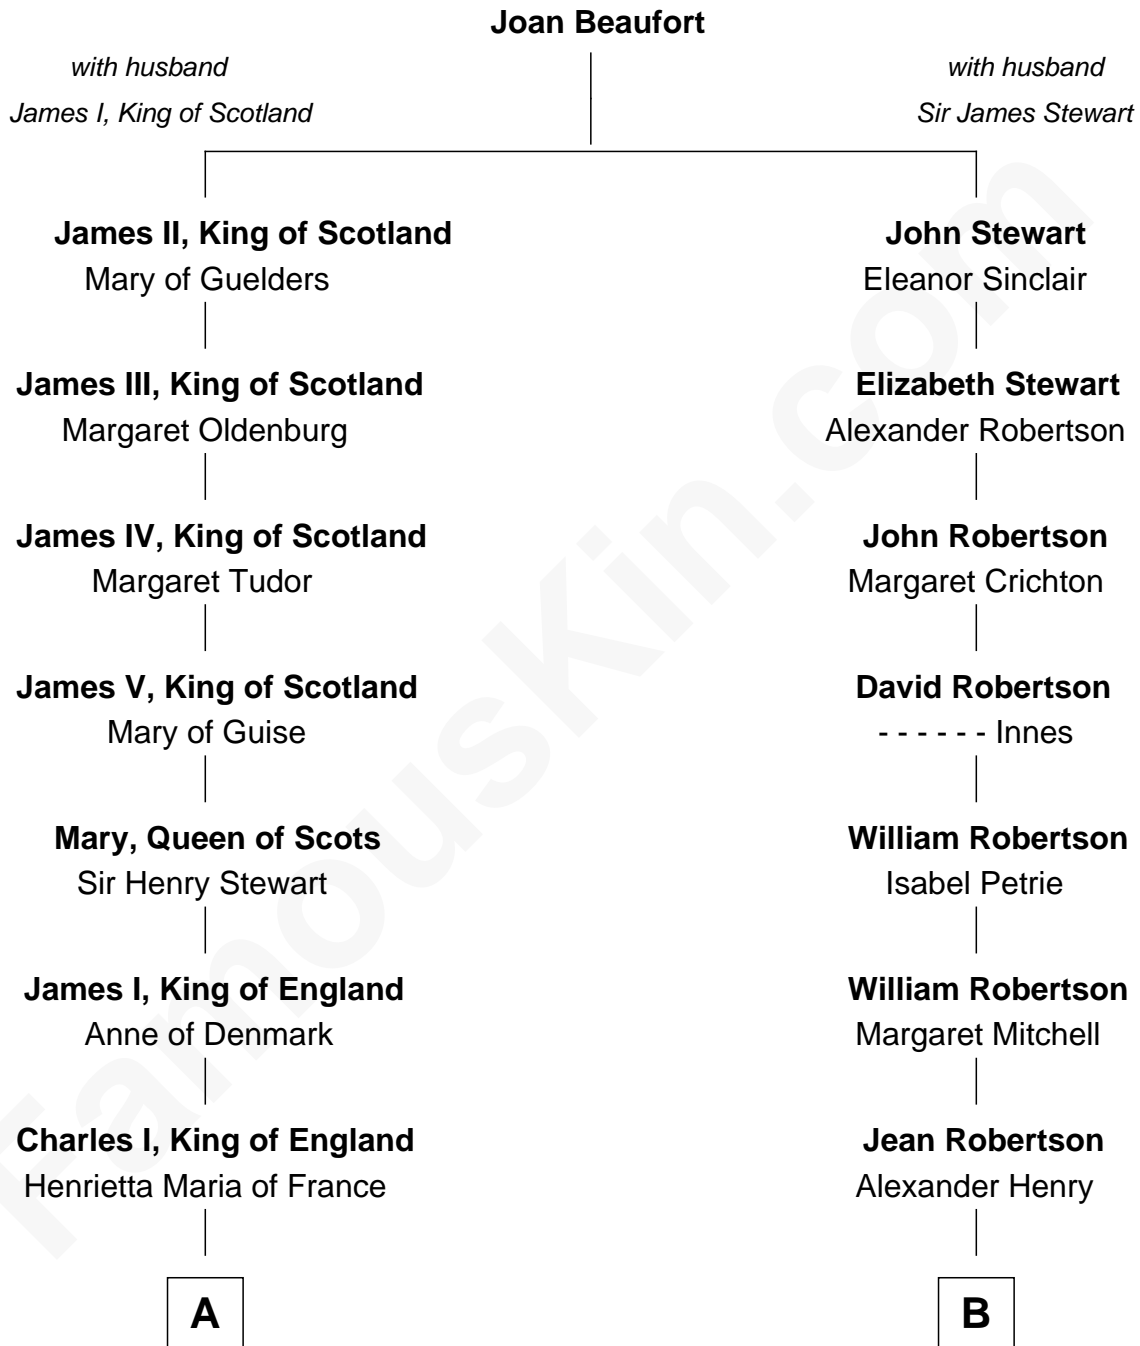

FamousKin.com

Relationship Chart of

Camilla Parker Bowles

Queen Consort of the United Kingdom

8th cousin 9 times removed of

Patrick Henry

1st and 6th Governor of Virginia

A

B

Charles II, King of England

Louise Renée de Penancoët de Kéroualle

John Henry

Mrs. Sarah Winston Syme

Charles Lennox

Hon. Anne Brudenell

Patrick Henry