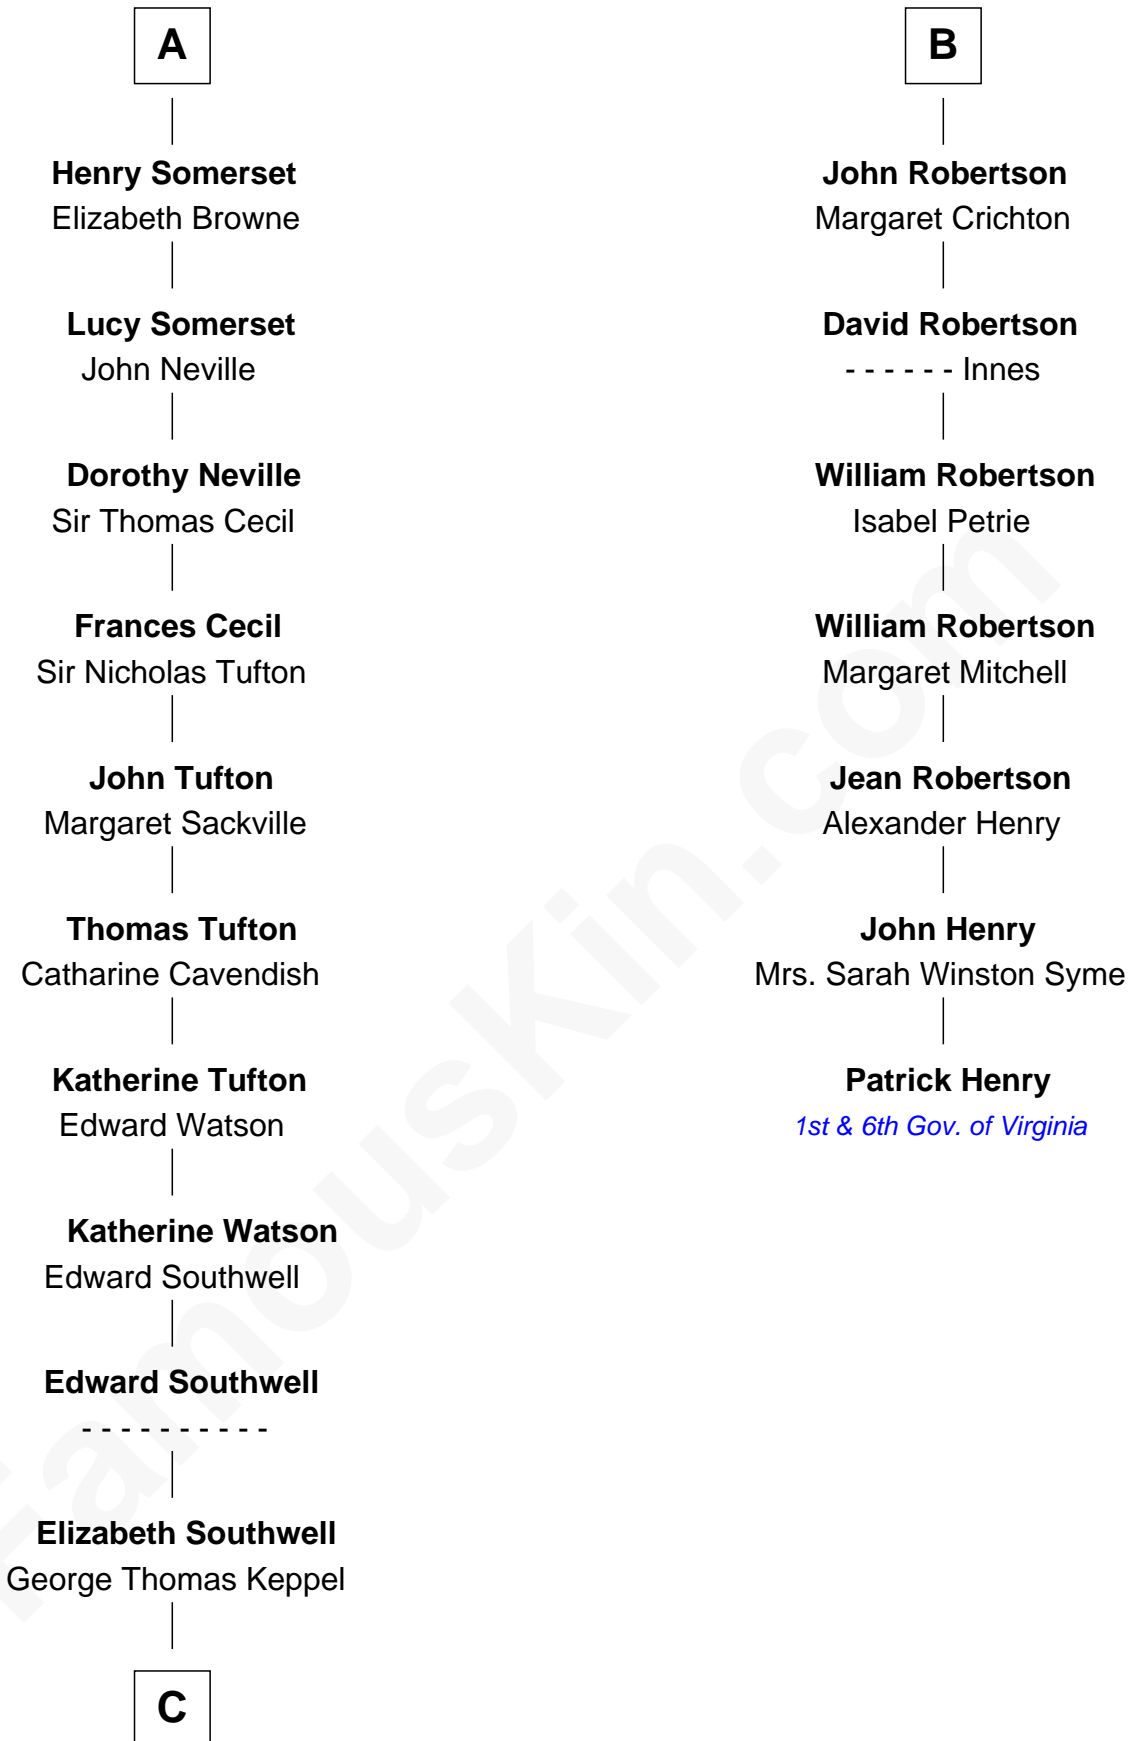

FamousKin.com

Relationship Chart of

Camilla Parker Bowles

Queen Consort of the United Kingdom

13th cousin 8 times removed of

Patrick Henry

1st and 6th Governor of Virginia

C

William Coutts Keppel

Sophia Mary McNab

George Keppel

Alice Frederica Edmonstone

Sonia Rosemary Keppel

Roland Calvert Cubitt

Rosalind Maud Cubitt

Bruce Middleton Hope Shand