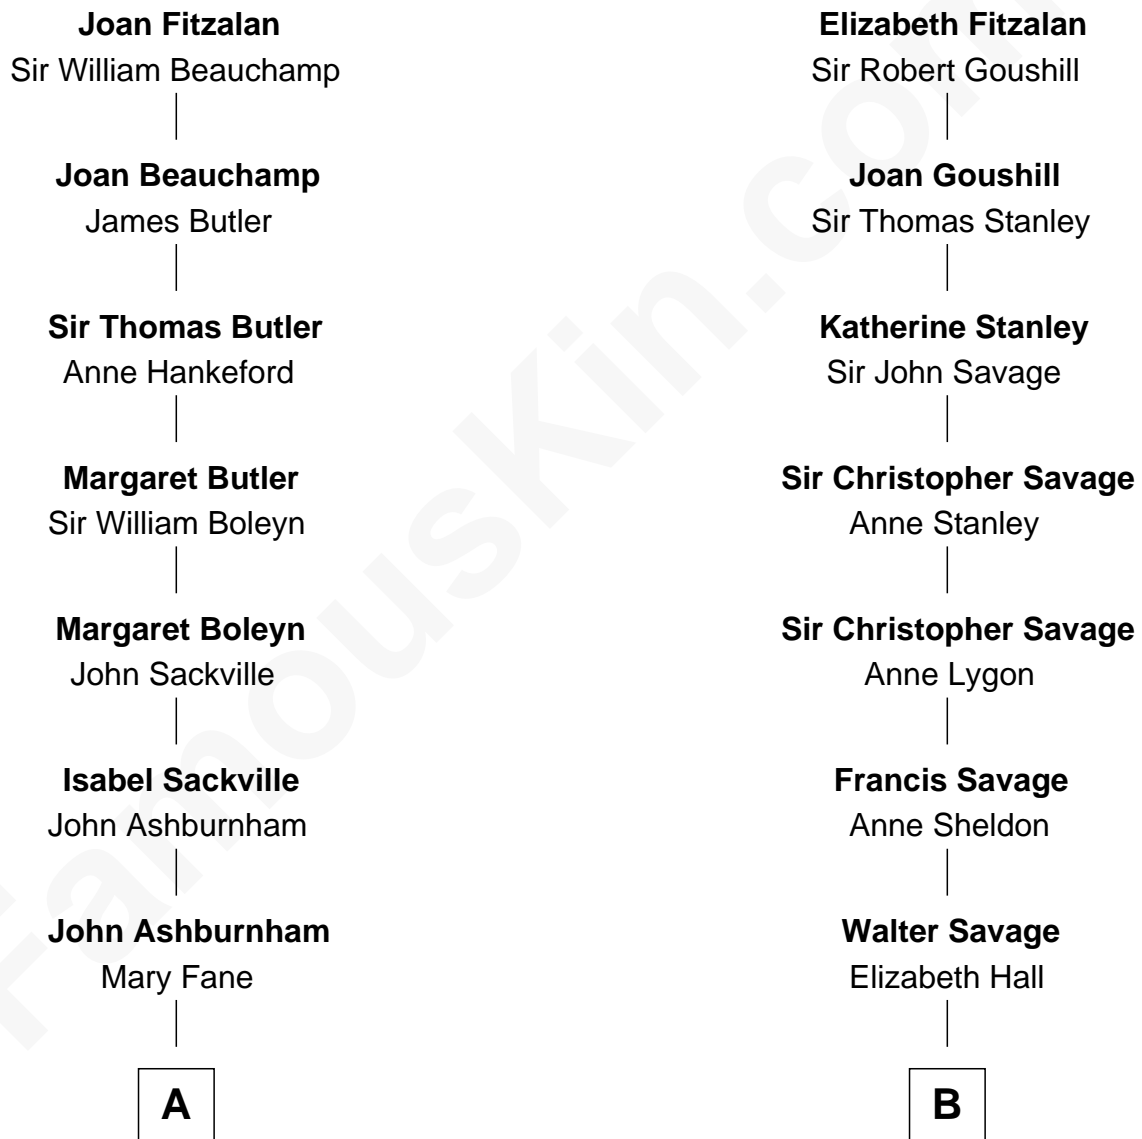

FamousKin.com

Relationship Chart of

Camilla Parker Bowles

Queen Consort of the United Kingdom

17th cousin 2 times removed of

Randolph Scott

Movie Actor

Sir Richard Fitzalan

Elizabeth de Bohun

C

—
Sonia Rosemary Keppel

Roland Calvert Cubitt

—
Rosalind Maud Cubitt

Bruce Middleton Hope Shand

—
Camilla Parker Bowles

Queen Consort