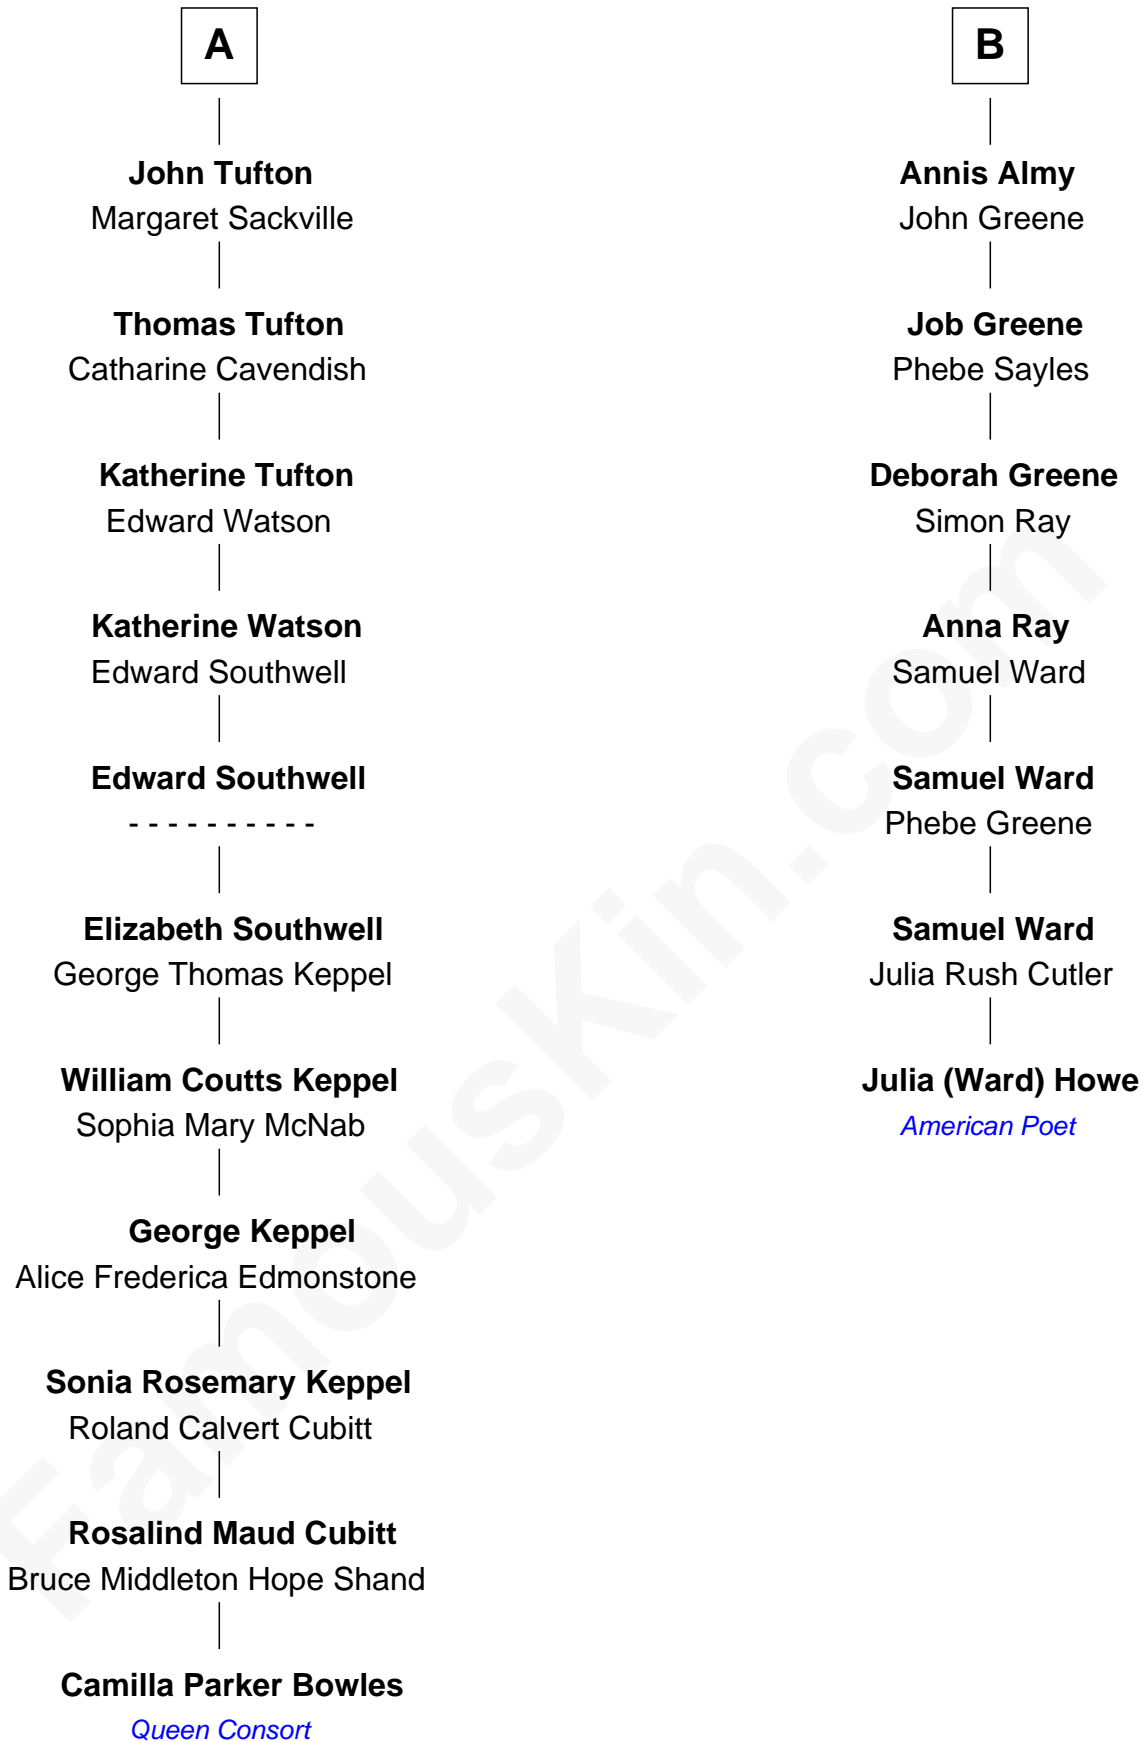

FamousKin.com
Relationship Chart of
Camilla Parker Bowles

Queen Consort of the United Kingdom

13th cousin 4 times removed of

Julia (Ward) Howe

Author of "The Battle Hymn of the Republic"

Sir Thomas Aylesbury
 Katherine Pabenham

Eleanor Aylesbury
 Sir Humphrey Stafford

Humphrey Stafford
 Katherine Fray

Anne Stafford
 Sir Richard Neville

John Neville
 Dorothy de Vere

John Neville
 Lucy Somerset

Dorothy Neville
 Sir Thomas Cecil

Frances Cecil
 Sir Nicholas Tufton

A

Eleanor Aylesbury
 Sir Humphrey Stafford

Humphrey Stafford
 Katherine Fray

Sir Humphrey Stafford
 Margaret Fogge

Sir Humphrey Stafford
 Margaret Tame

Ellen Stafford
 Thomas Barlow

Stafford Barlow

Audrey Barlow
 William Almy

B

Camilla Parker Bowles photo by [Agência Brasil](#) ([CC BY 3.0 BRAZIL](#))