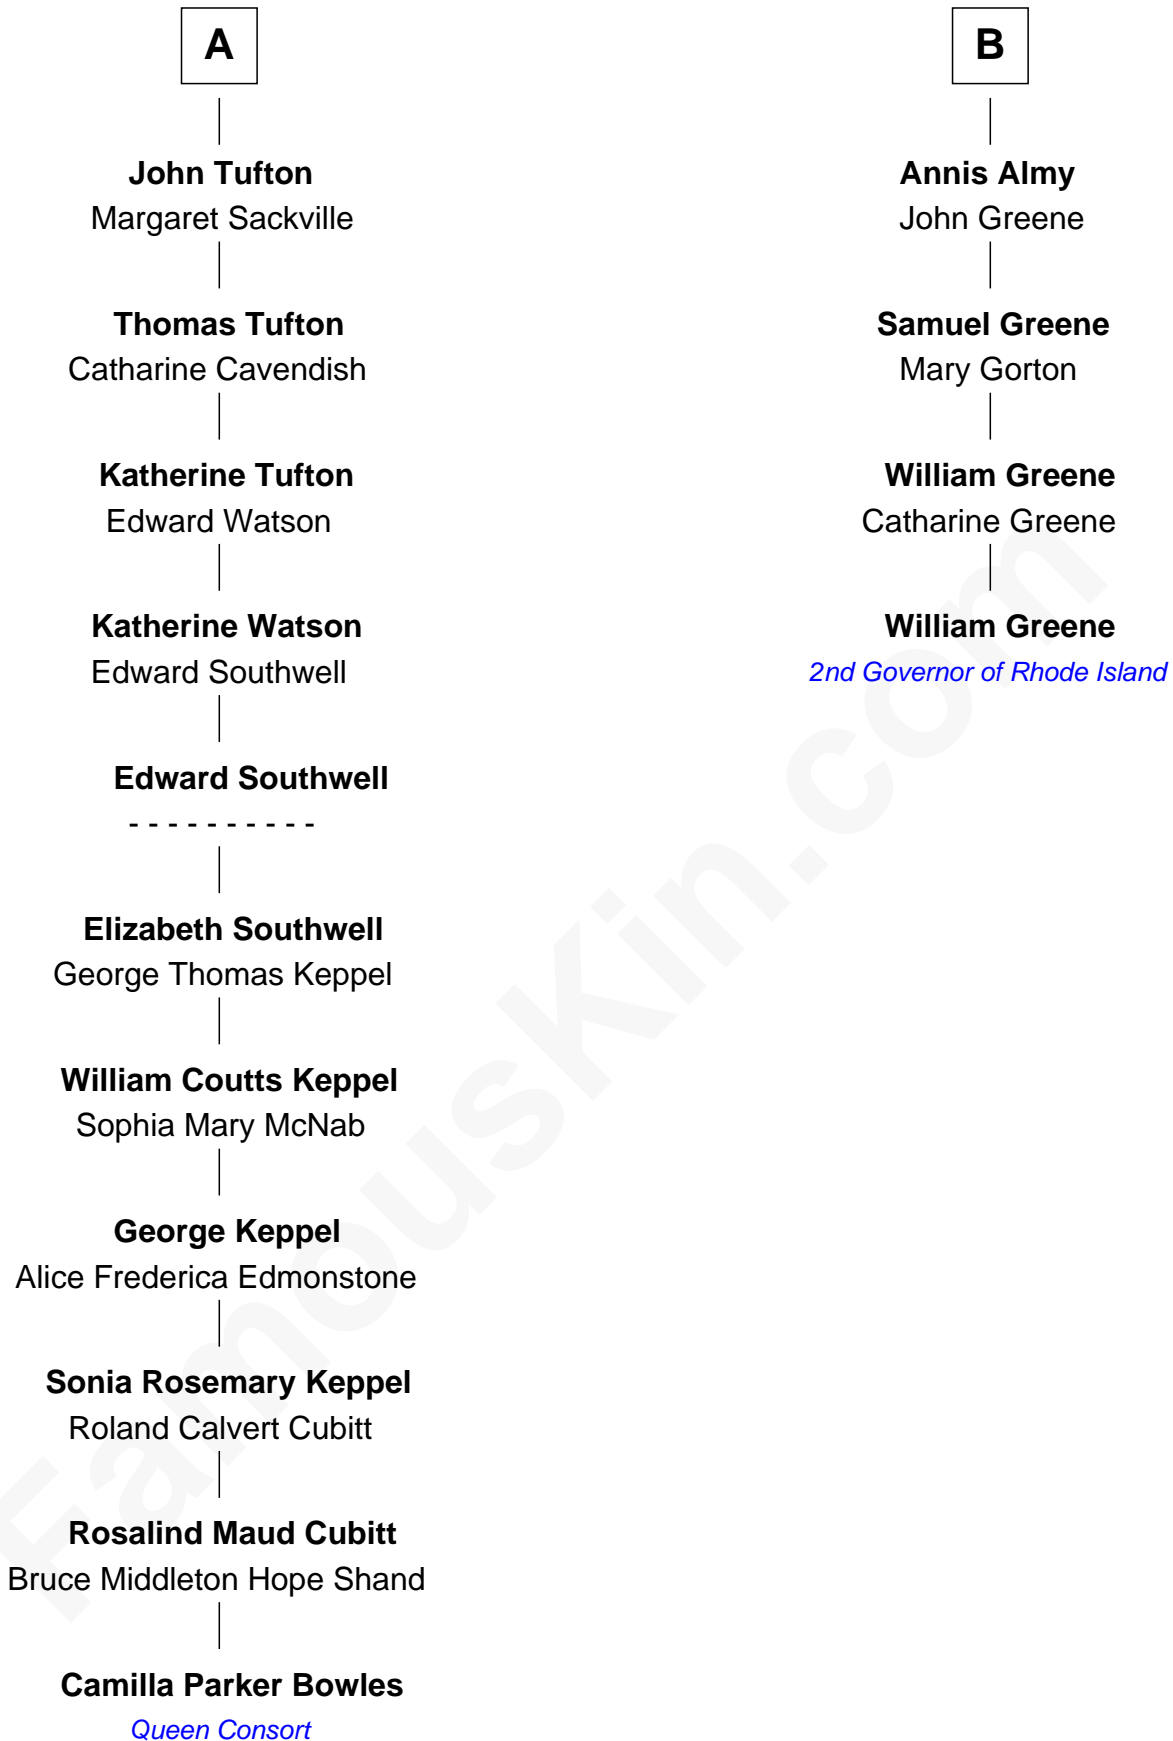

Camilla Parker Bowles photo by [Agência Brasil](#) ([CC BY 3.0 BRAZIL](#)) William Greene photo by [Sarnold17](#) ([CC BY-SA 3.0](#))