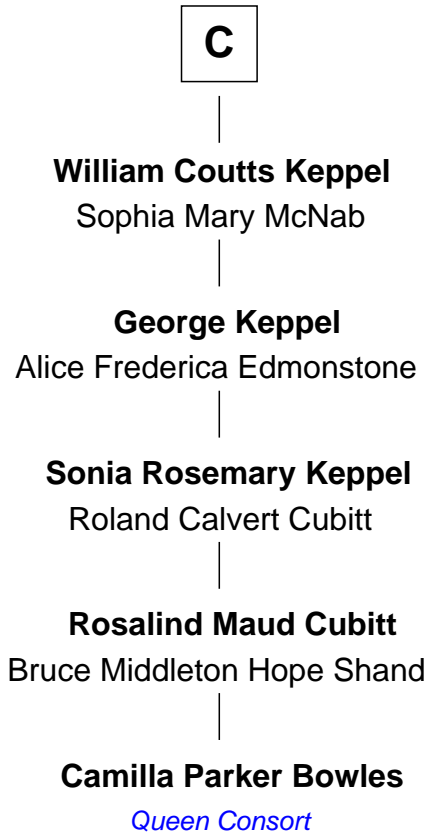

FamousKin.com

Relationship Chart of

Camilla Parker Bowles

Queen Consort of the United Kingdom

15th cousin 6 times removed of

William Greene

2nd Governor of Rhode Island

Nicholas de Stafford

FamousKin.com