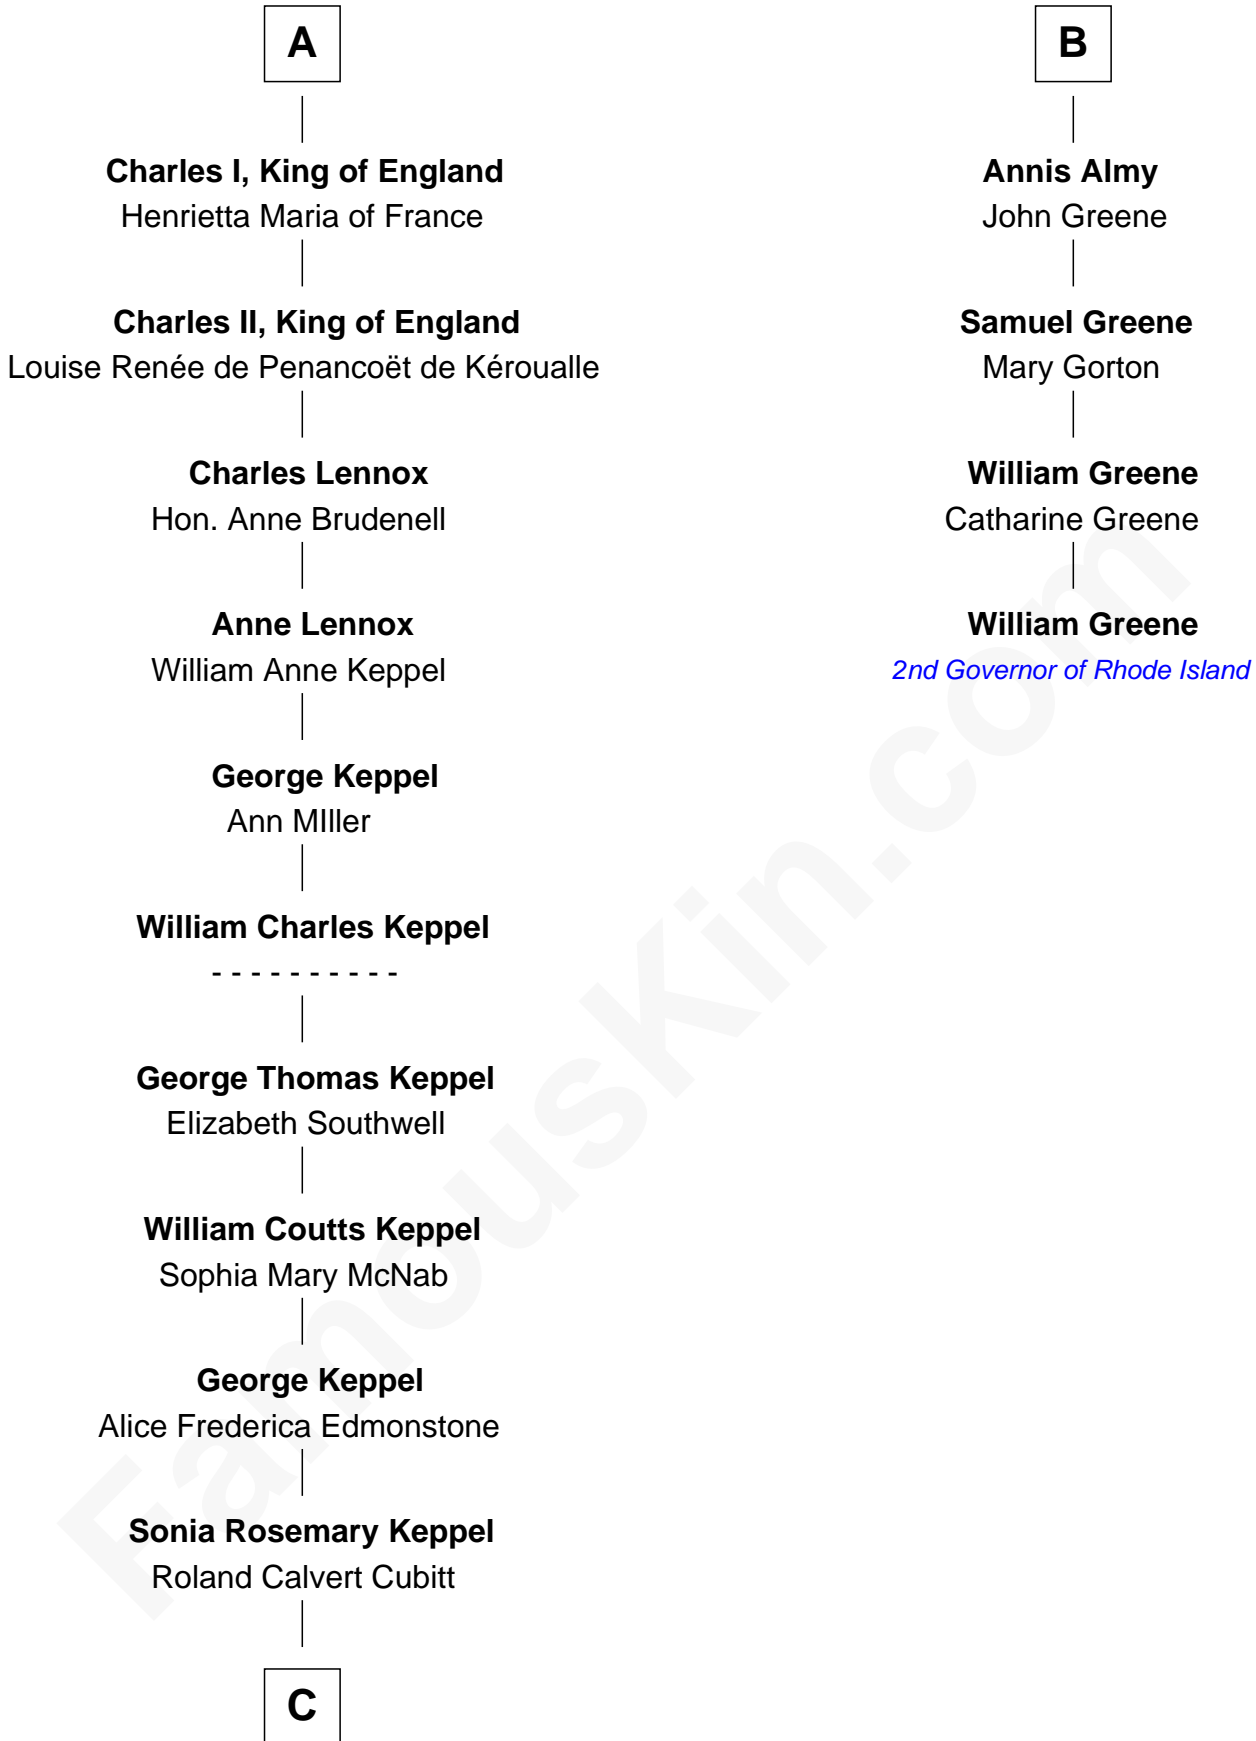

FamousKin.com

Relationship Chart of

Camilla Parker Bowles

Queen Consort of the United Kingdom

10th cousin 8 times removed of

William Greene

2nd Governor of Rhode Island

C