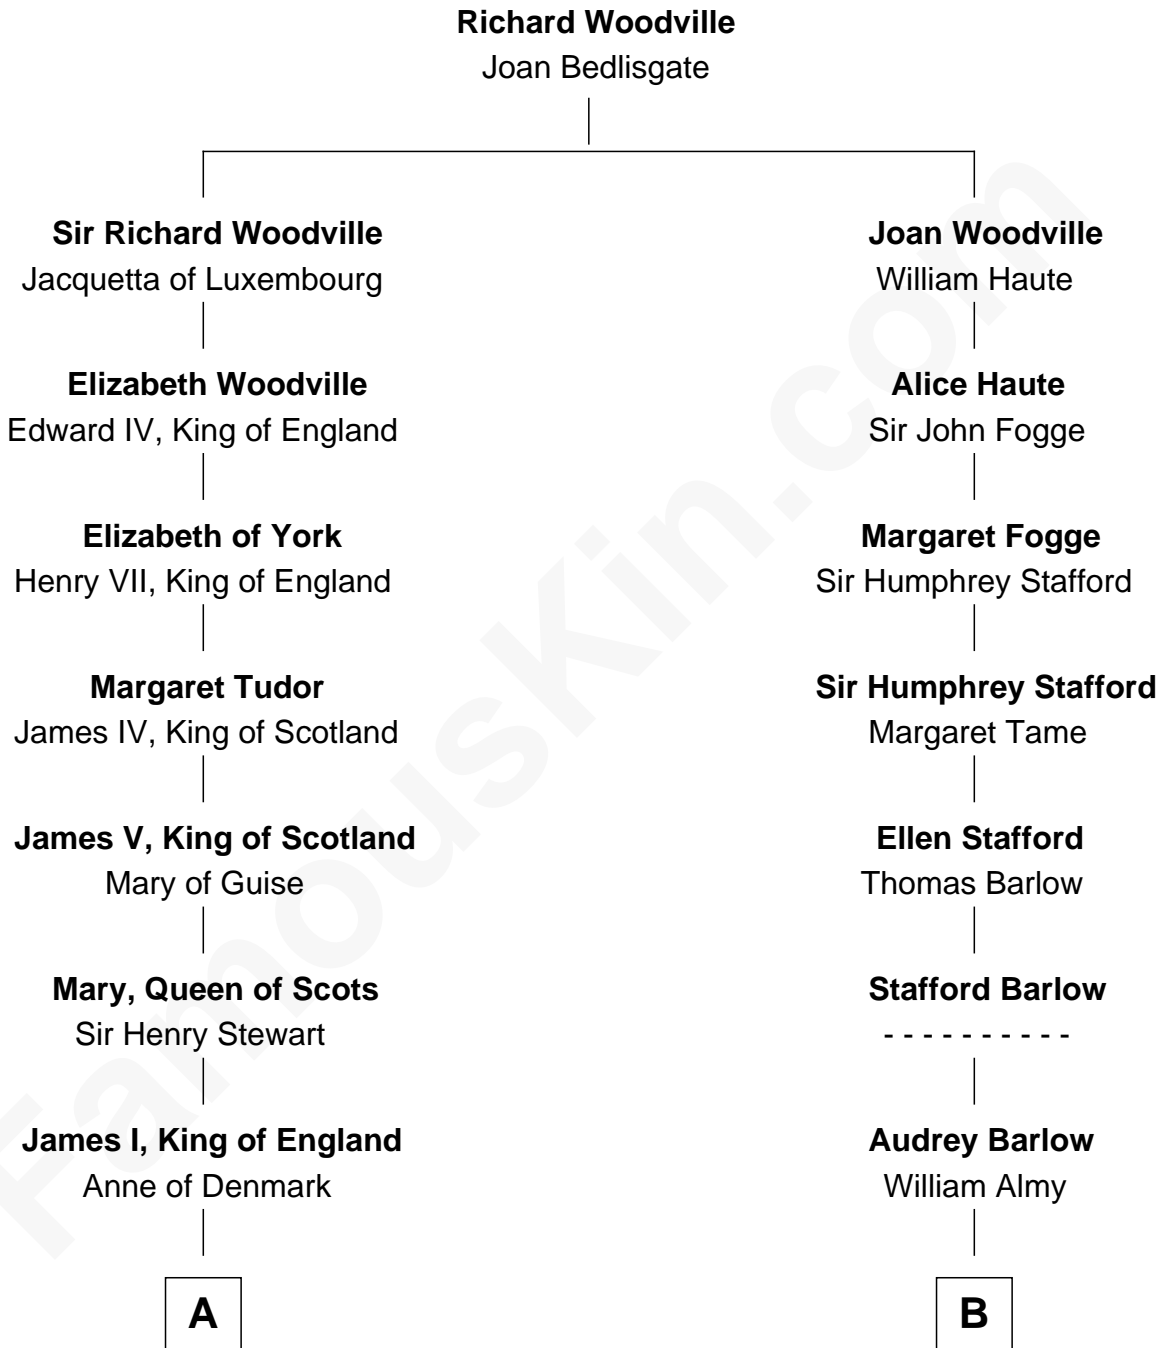

FamousKin.com

Relationship Chart of

Camilla Parker Bowles

Queen Consort of the United Kingdom

10th cousin 8 times removed of

William Greene

2nd Governor of Rhode Island

C

Rosalind Maud Cubitt
Bruce Middleton Hope Shand

Camilla Parker Bowles
Queen Consort

FamousKin.com