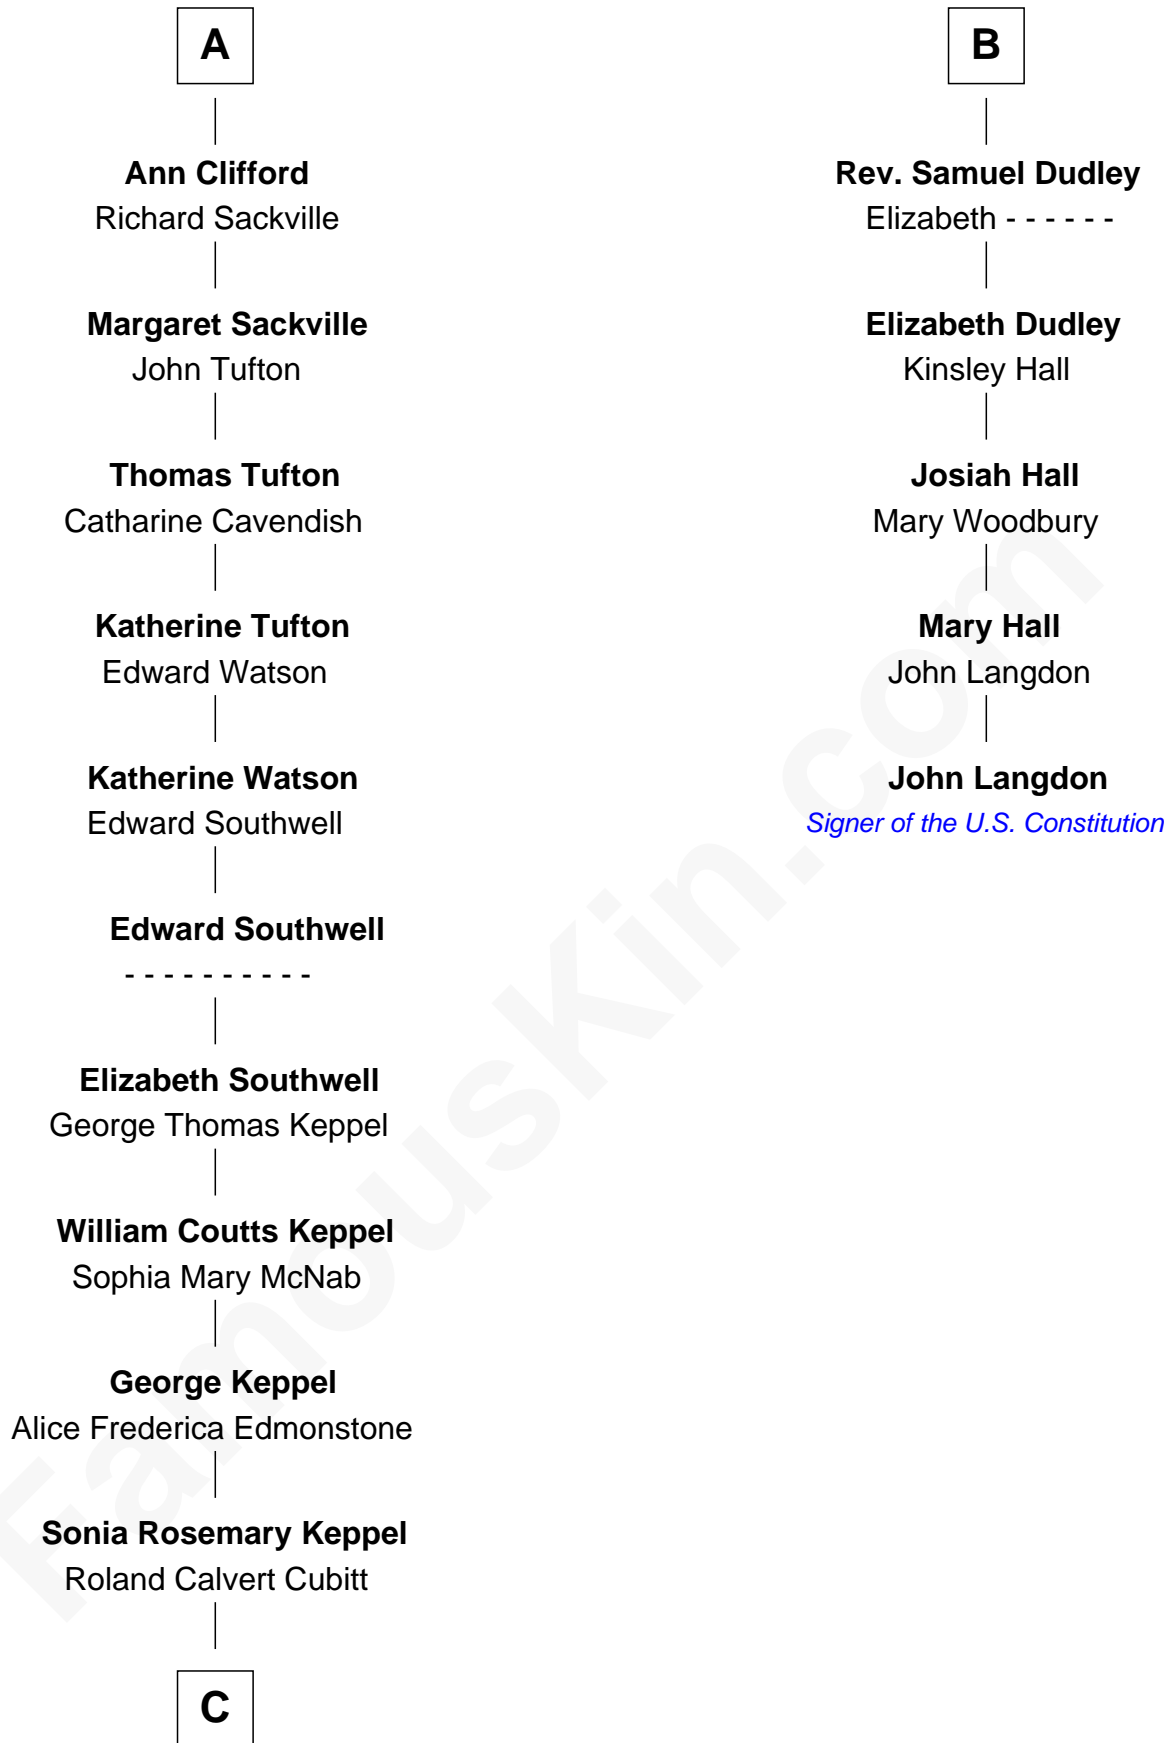

FamousKin.com

Relationship Chart of

Camilla Parker Bowles

Queen Consort of the United Kingdom

11th cousin 7 times removed of

John Langdon

Signer of the U.S. Constitution

C

Rosalind Maud Cubitt
Bruce Middleton Hope Shand

Camilla Parker Bowles
Queen Consort

FamousKin.com