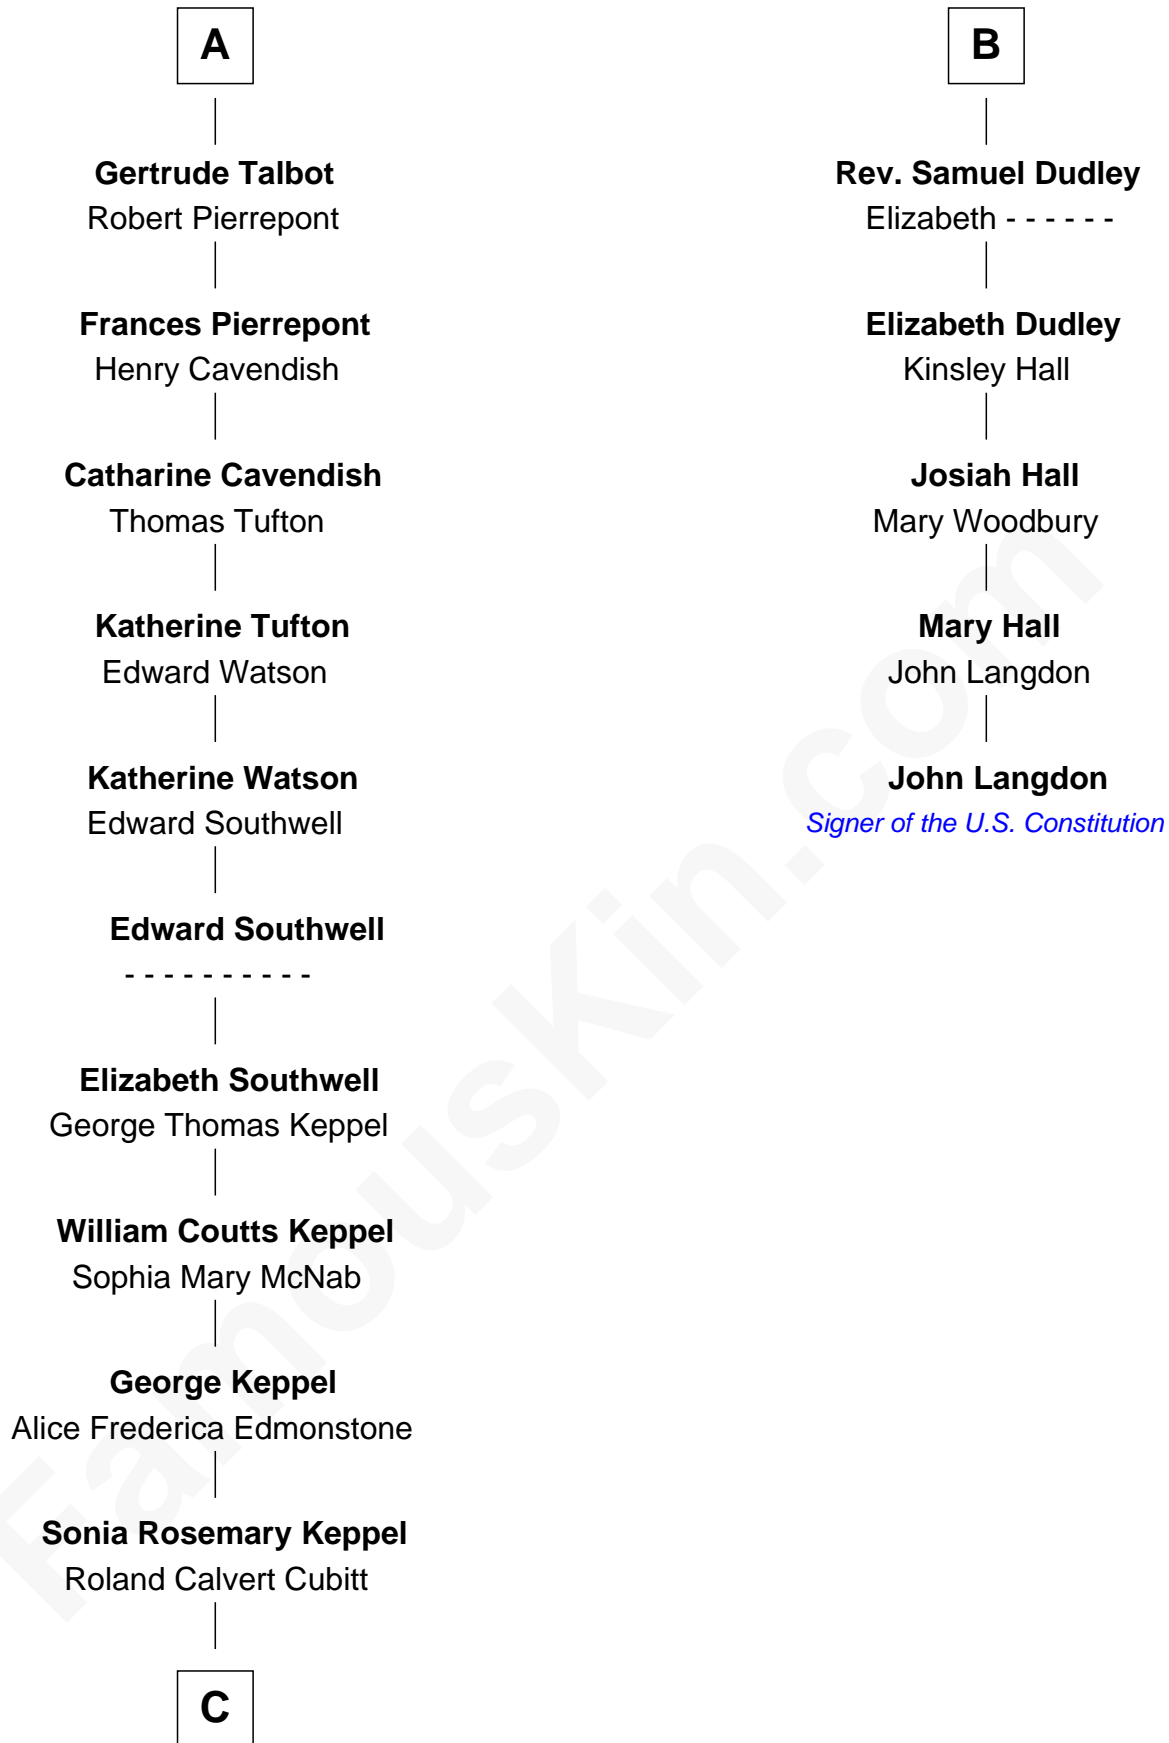

## Relationship Chart of

### Camilla Parker Bowles

Queen Consort of the United Kingdom

11th cousin 7 times removed of

**John Langdon**

Signer of the U.S. Constitution

**C**

**Rosalind Maud Cubitt**  
Bruce Middleton Hope Shand

**Camilla Parker Bowles**  
*Queen Consort*