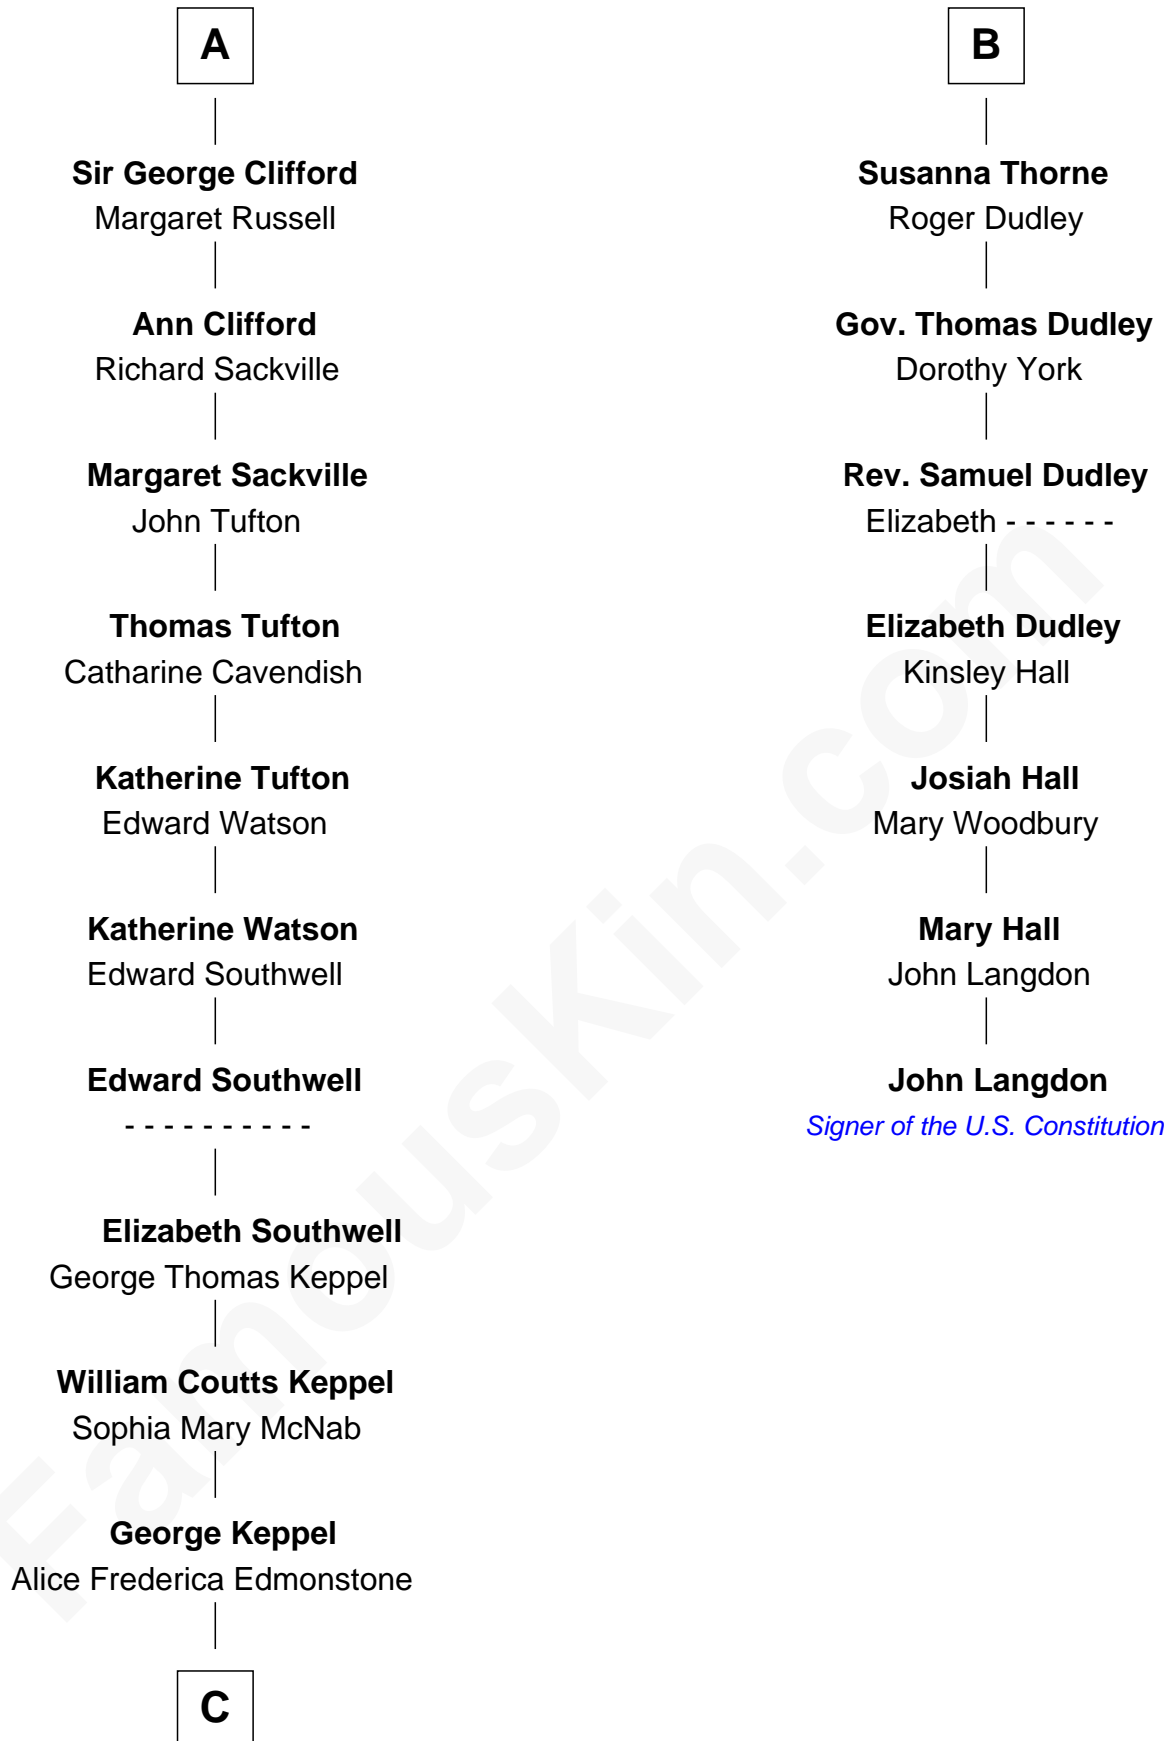

FamousKin.com

Relationship Chart of

Camilla Parker Bowles

Queen Consort of the United Kingdom

13th cousin 6 times removed of

John Langdon

Signer of the U.S. Constitution

C

—
Sonia Rosemary Keppel

Roland Calvert Cubitt

—
Rosalind Maud Cubitt

Bruce Middleton Hope Shand

—
Camilla Parker Bowles

Queen Consort

FamousKin.com