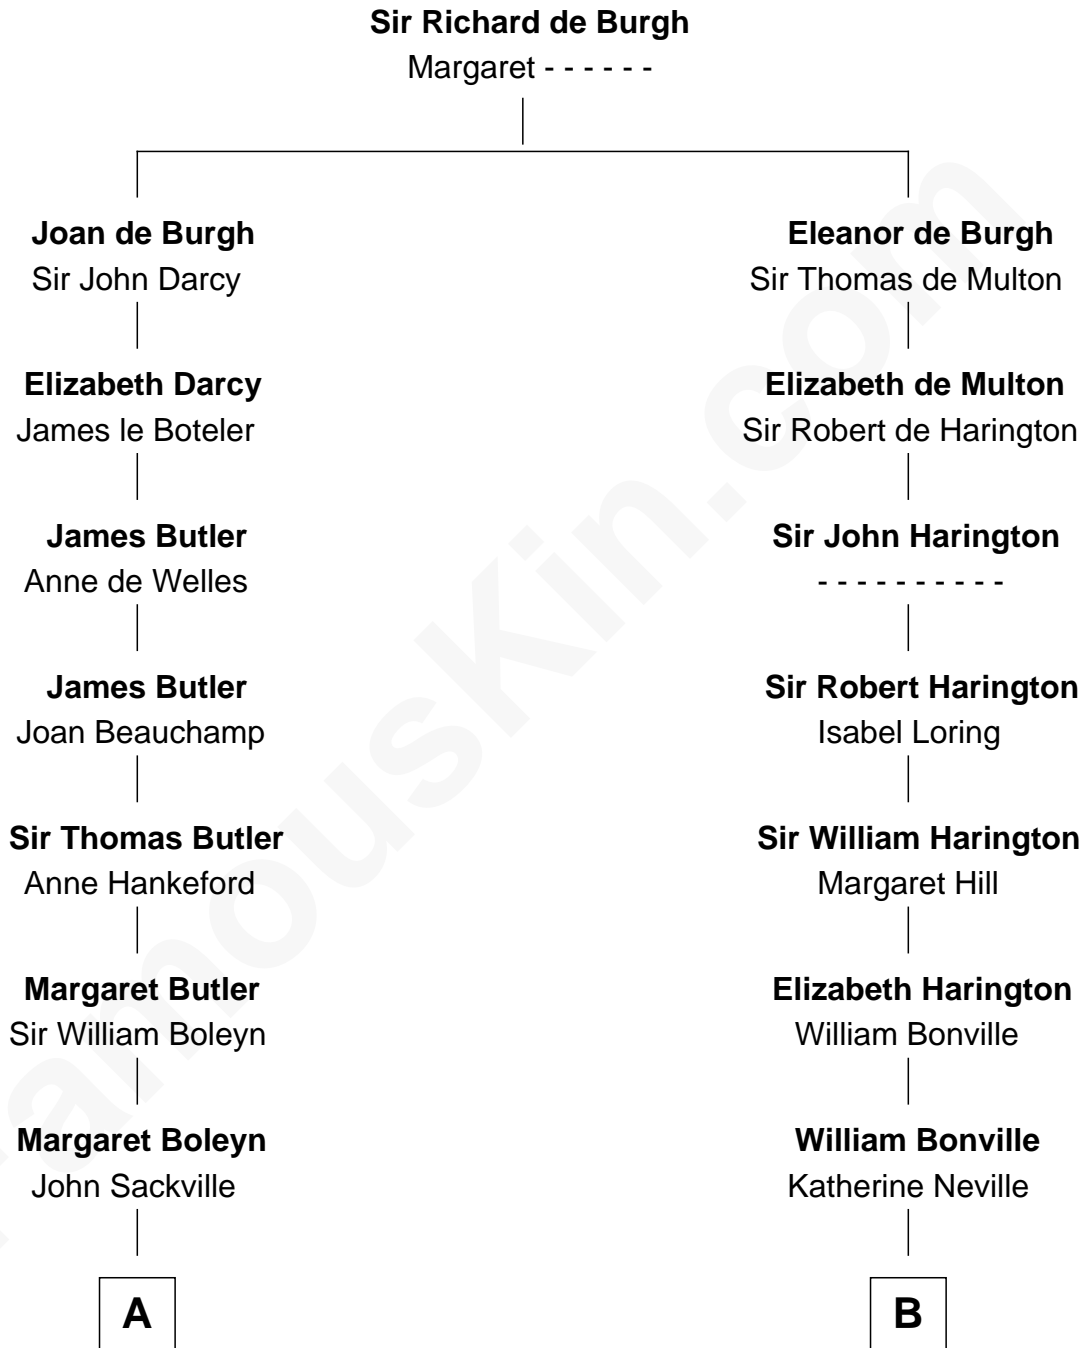

FamousKin.com

Relationship Chart of

Camilla Parker Bowles

Queen Consort of the United Kingdom

16th cousin 5 times removed of

John Langdon

Signer of the U.S. Constitution

C

William Coutts Keppel

Sophia Mary McNab

George Keppel

Alice Frederica Edmonstone

Sonia Rosemary Keppel

Roland Calvert Cubitt

Rosalind Maud Cubitt

Bruce Middleton Hope Shand