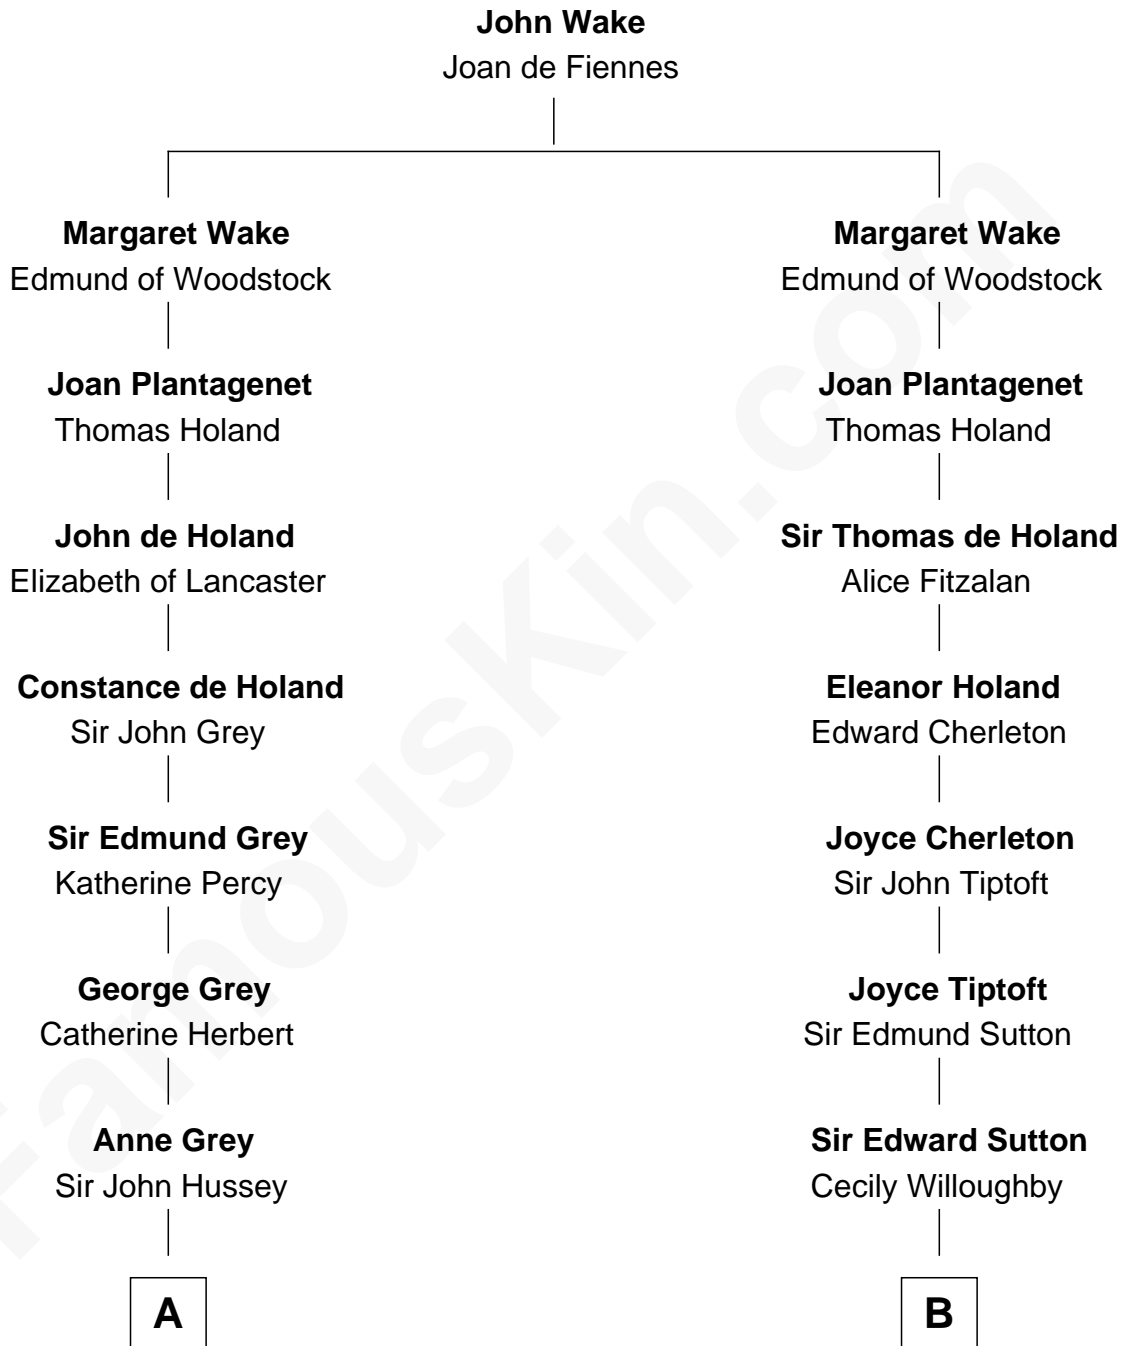

FamousKin.com

Relationship Chart of

Camilla Parker Bowles

Queen Consort of the United Kingdom

15th cousin 5 times removed of

John Langdon

Signer of the U.S. Constitution

C

George Keppel
Alice Frederica Edmonstone

Sonia Rosemary Keppel
Roland Calvert Cubitt

Rosalind Maud Cubitt
Bruce Middleton Hope Shand

Camilla Parker Bowles
Queen Consort

FamousKin.com