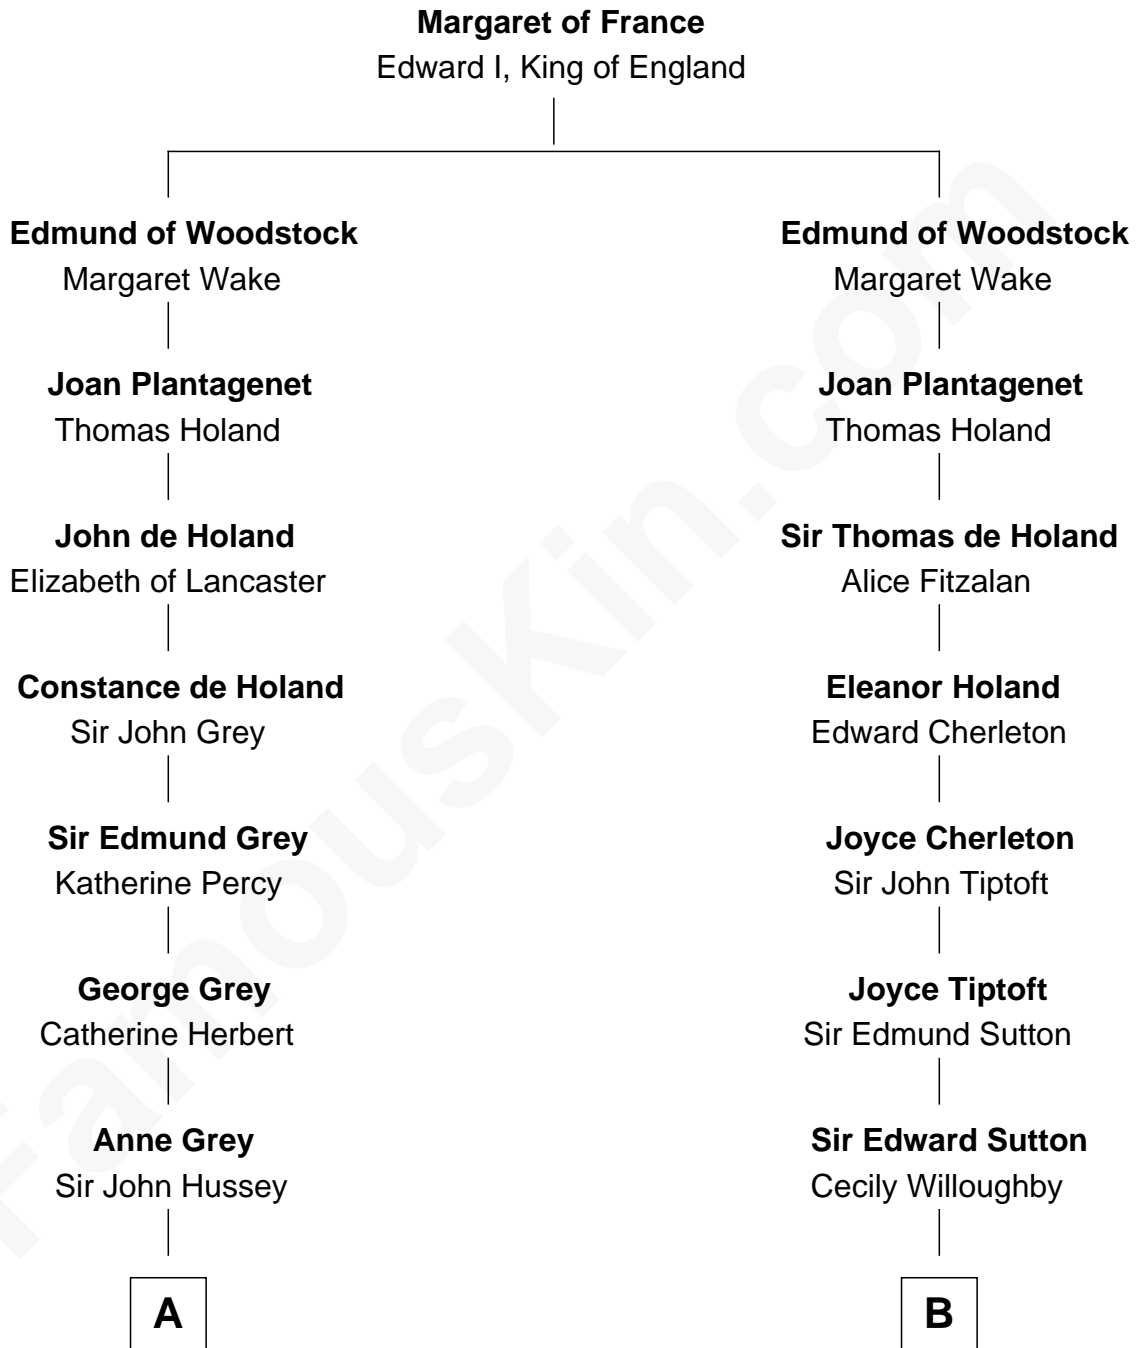

FamousKin.com

Relationship Chart of Camilla Parker Bowles

Queen Consort of the United Kingdom

15th cousin 5 times removed of

John Langdon

Signer of the U.S. Constitution

C

—
George Keppel

Alice Frederica Edmonstone

—
Sonia Rosemary Keppel

Roland Calvert Cubitt

—
Rosalind Maud Cubitt

Bruce Middleton Hope Shand

—
Camilla Parker Bowles

Queen Consort

FamousKin.com