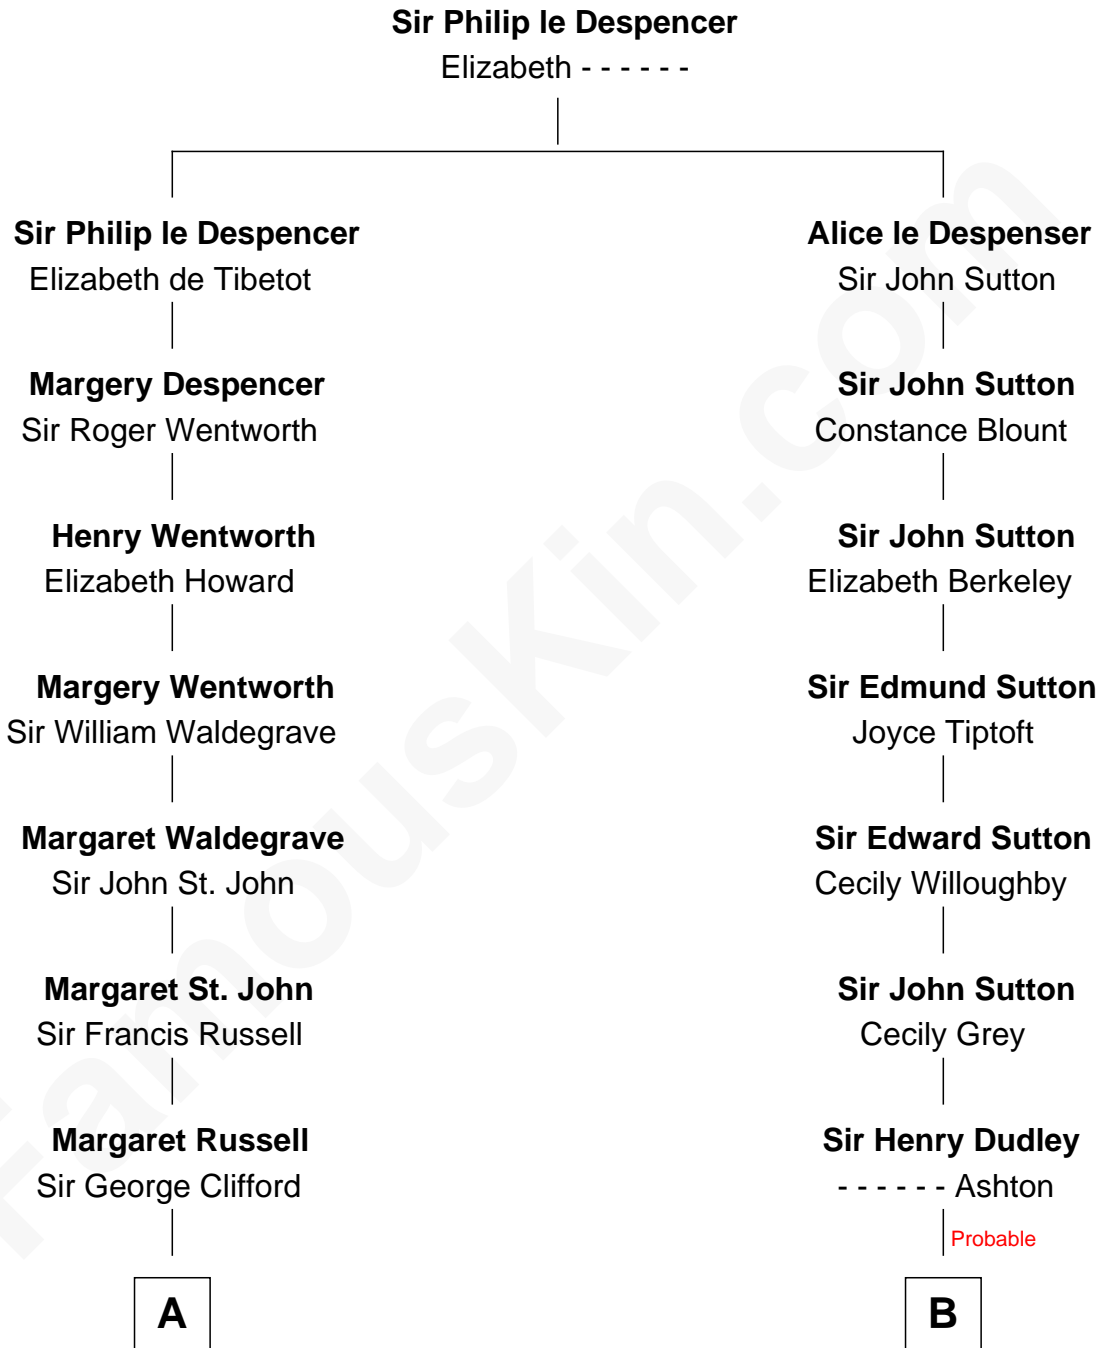

FamousKin.com

Relationship Chart of

Camilla Parker Bowles

Queen Consort of the United Kingdom

13th cousin 5 times removed of

John Langdon

Signer of the U.S. Constitution

C