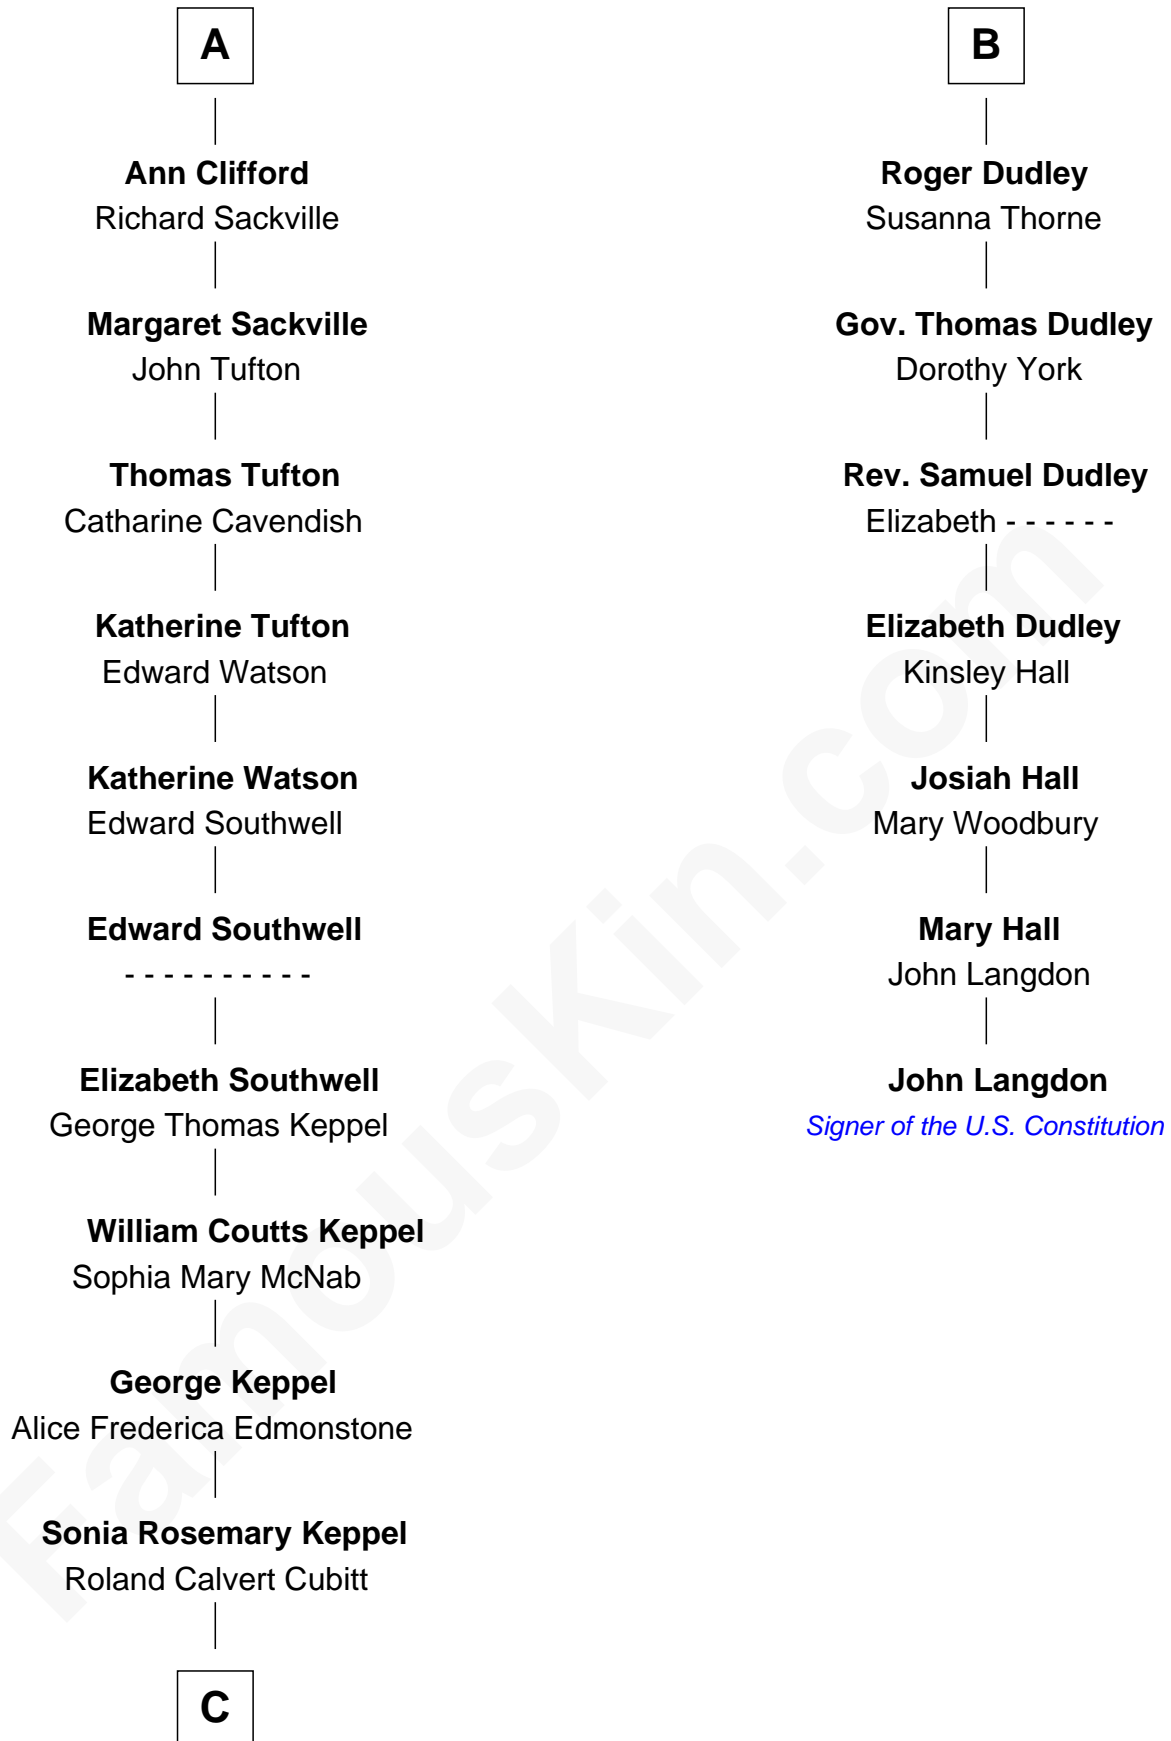

FamousKin.com

Relationship Chart of

Camilla Parker Bowles

Queen Consort of the United Kingdom

13th cousin 5 times removed of

John Langdon

Signer of the U.S. Constitution

C

Rosalind Maud Cubitt
Bruce Middleton Hope Shand

Camilla Parker Bowles
Queen Consort

FamousKin.com