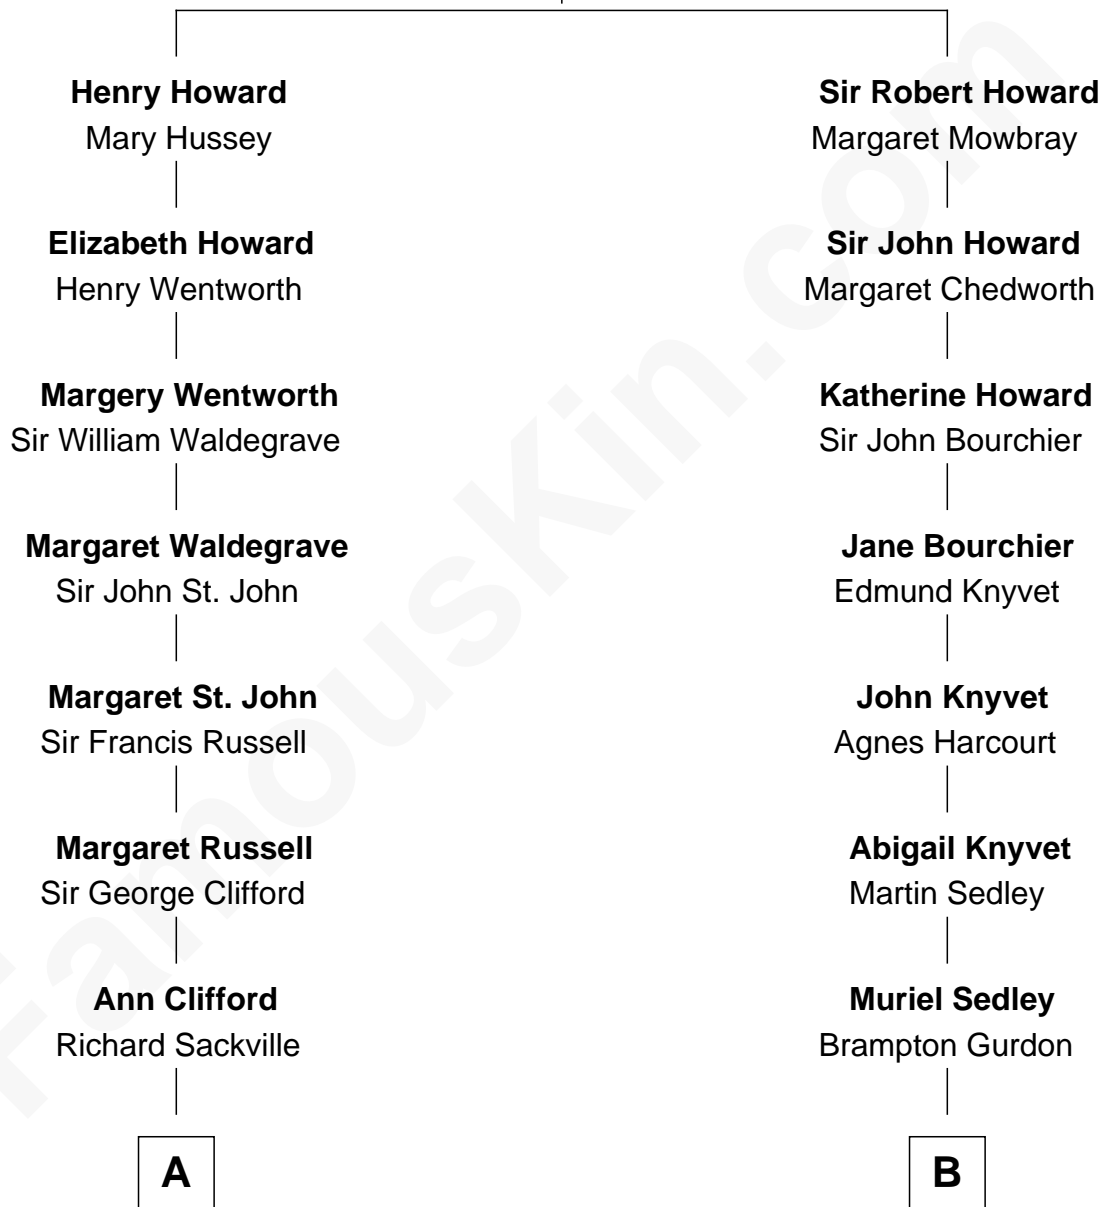

FamousKin.com

Relationship Chart of

Camilla Parker Bowles

Queen Consort of the United Kingdom

16th cousin 1 time removed of

Louis Auchincloss

Author

Sir John Howard

Alice Tendring

Camilla Parker Bowles photo by [Agência Brasil](#) [\(CC BY 3.0 BRAZIL\)](#)