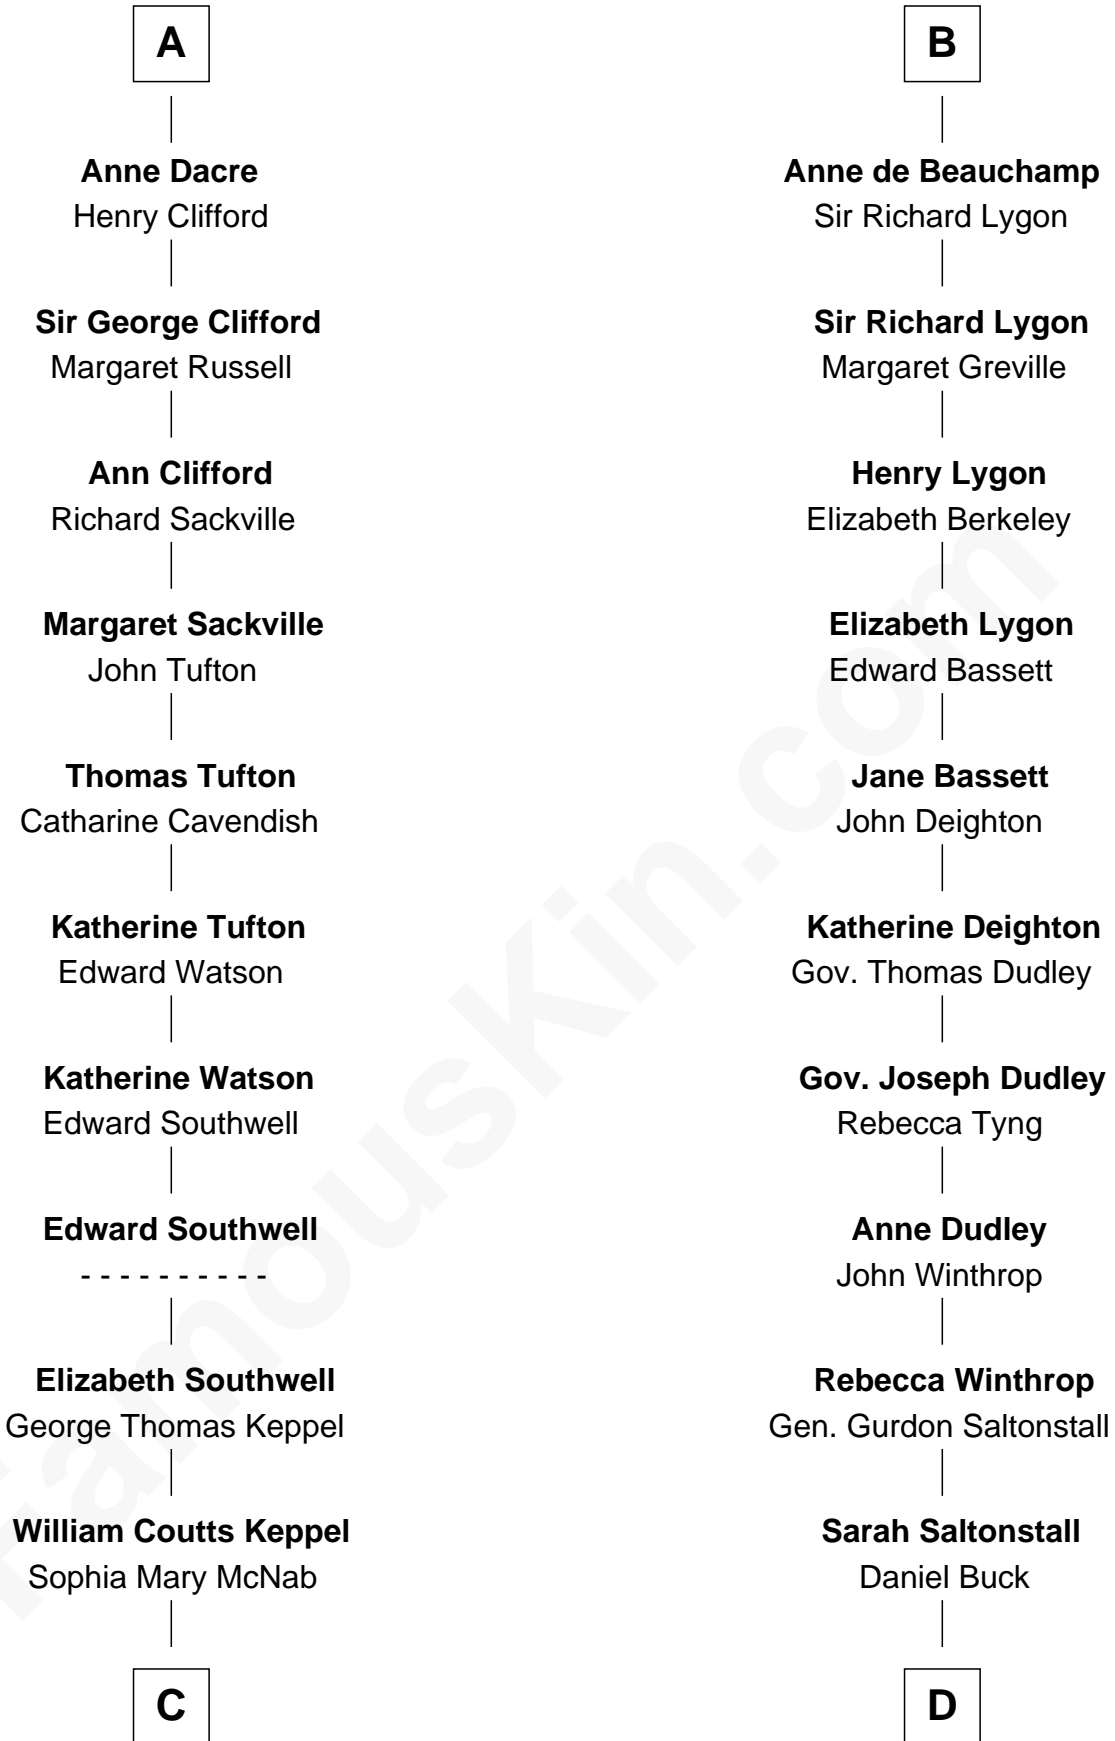

FamousKin.com Relationship Chart of

Camilla Parker Bowles

Queen Consort of the United Kingdom

20th cousin 1 time removed of

Louis Auchincloss

Author

C

George Keppel
Alice Frederica Edmonstone

Sonia Rosemary Keppel
Roland Calvert Cubitt

Rosalind Maud Cubitt
Bruce Middleton Hope Shand

Camilla Parker Bowles
Queen Consort

D

Gurdon Buck
Susannah Mainwaring

Elizabeth Buck
John Auchincloss

John Winthrop Auchincloss
Joanna Hone Russell