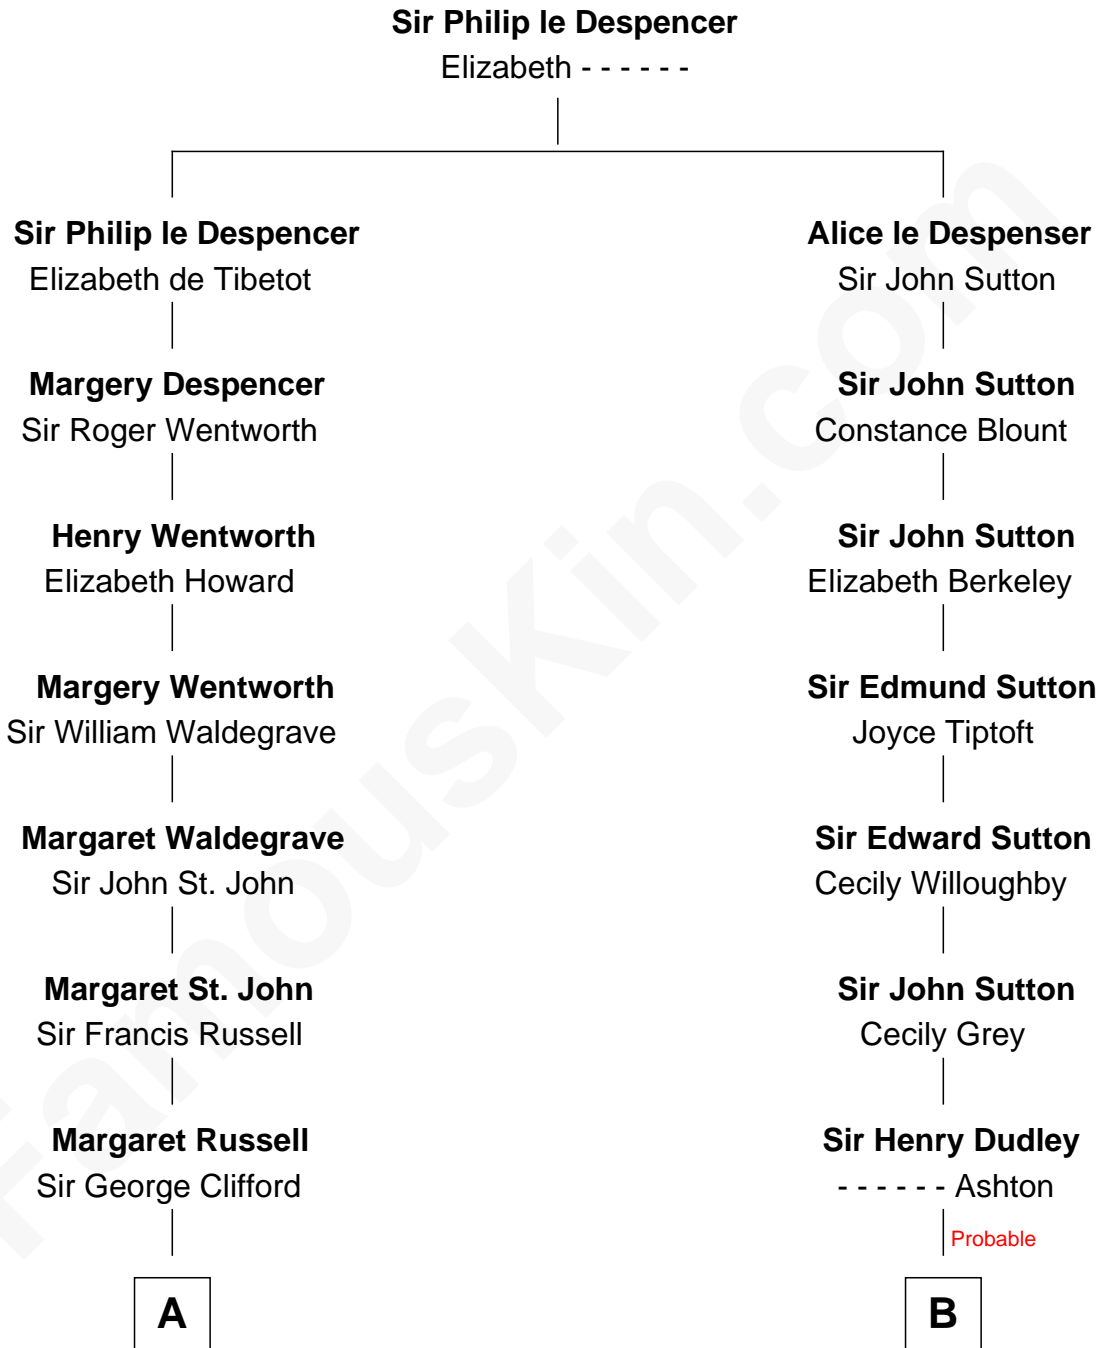

FamousKin.com

Relationship Chart of

Camilla Parker Bowles

Queen Consort of the United Kingdom

17th cousin 1 time removed of

Louis Auchincloss

Author

C