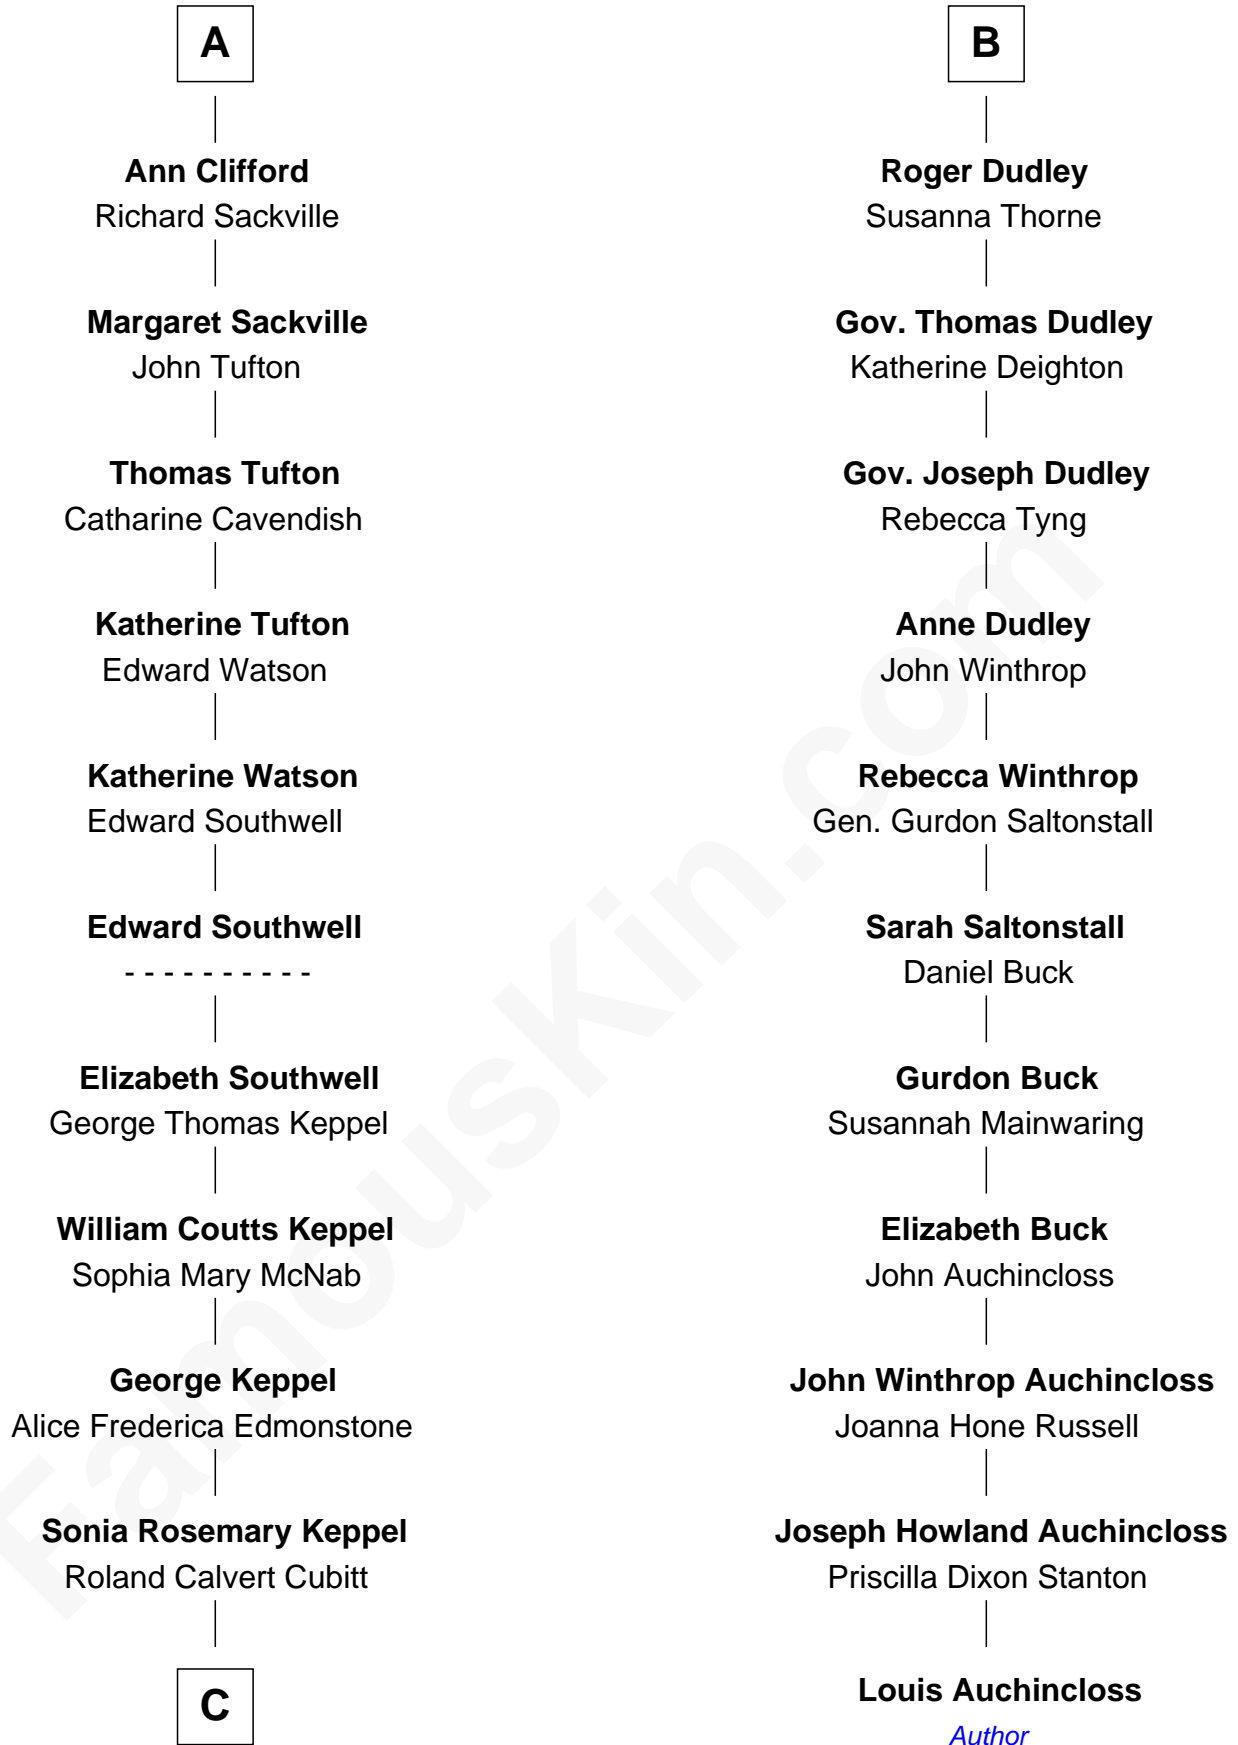

FamousKin.com

Relationship Chart of

Camilla Parker Bowles

Queen Consort of the United Kingdom

17th cousin 1 time removed of

Louis Auchincloss

Author

C

Rosalind Maud Cubitt
Bruce Middleton Hope Shand

Camilla Parker Bowles
Queen Consort

FamousKin.com