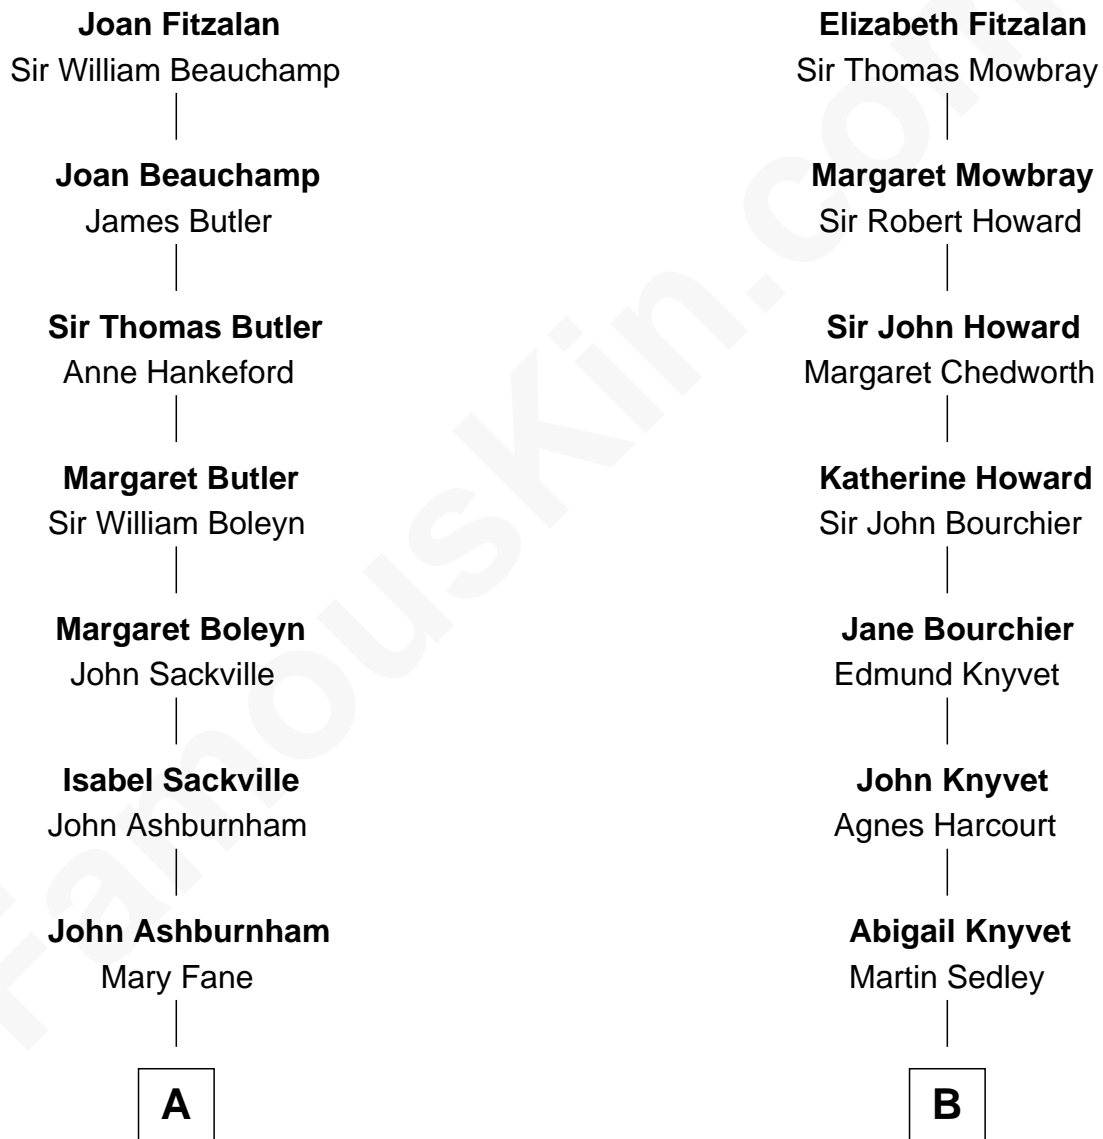

FamousKin.com Relationship Chart of

Camilla Parker Bowles

Queen Consort of the United Kingdom

17th cousin 2 times removed of

Louis Auchincloss

Author

Sir Richard Fitzalan

Elizabeth de Bohun