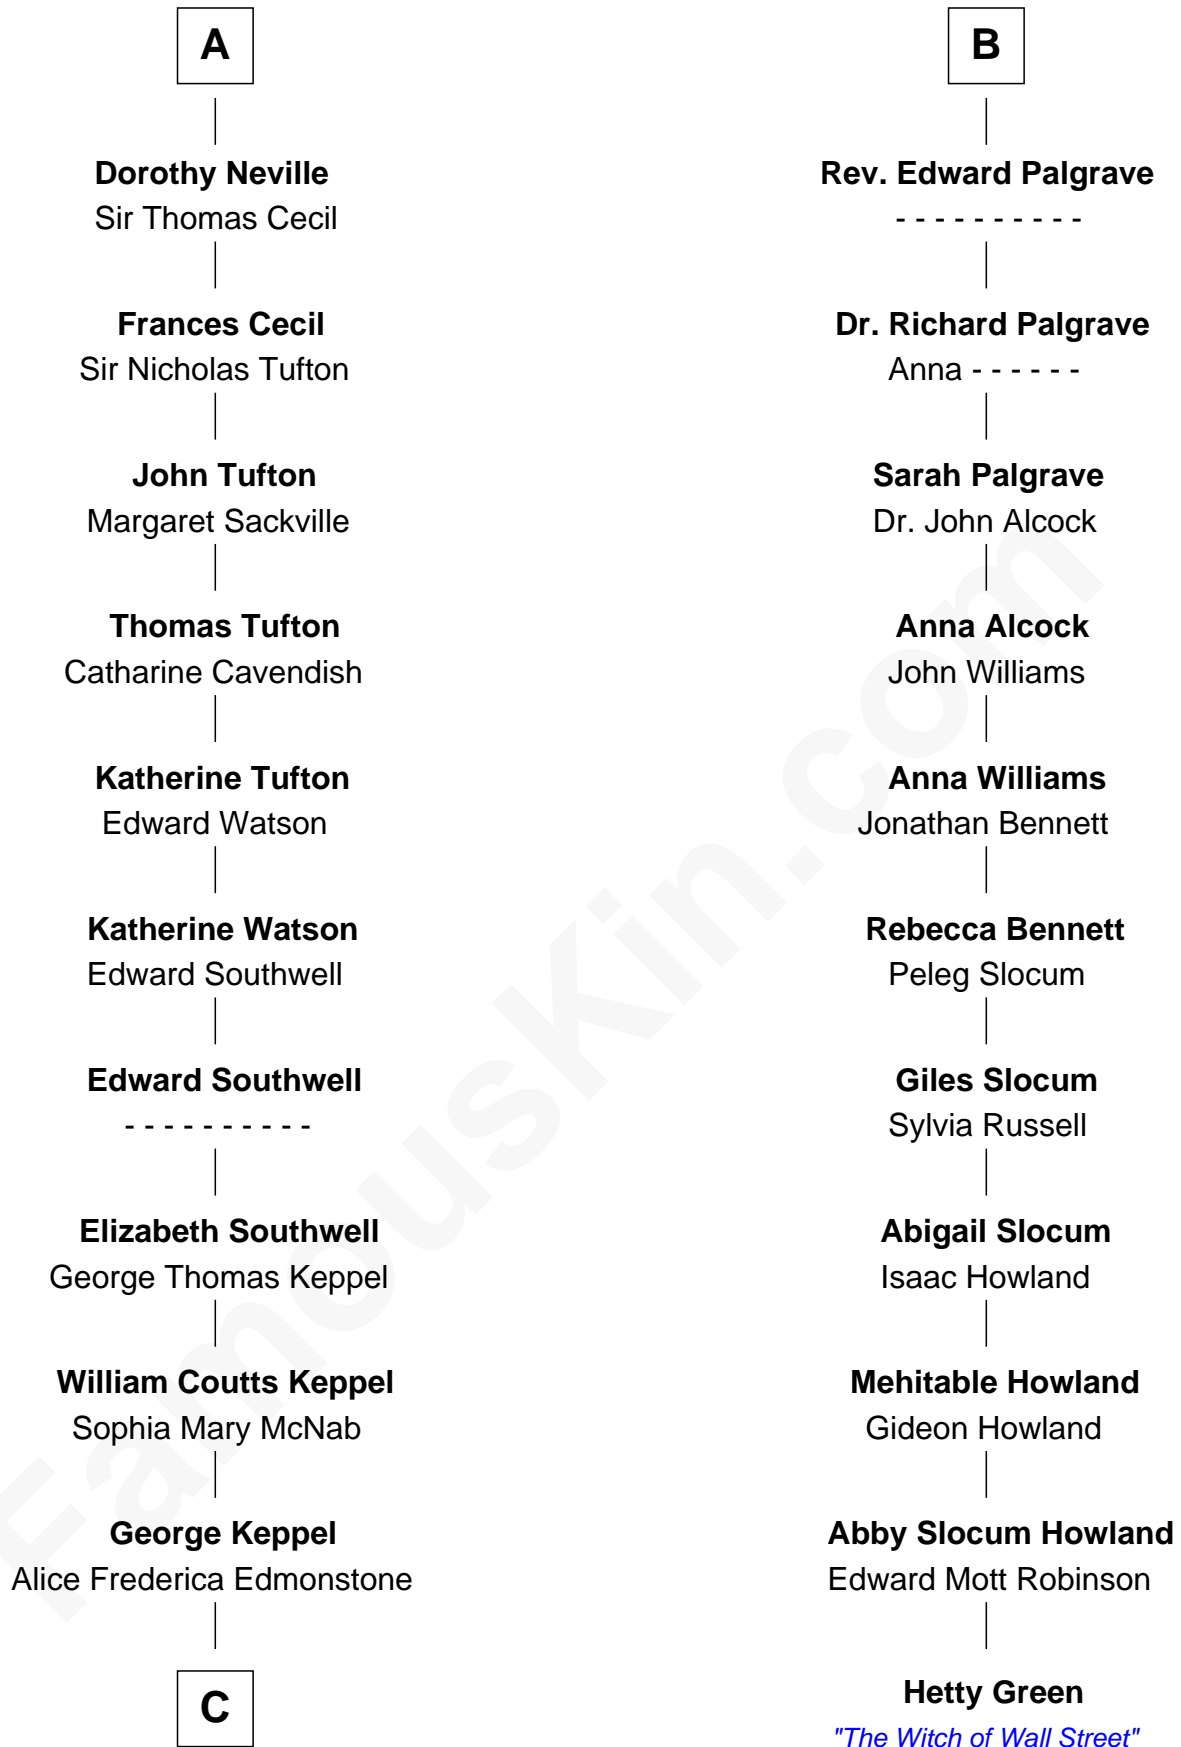

FamousKin.com

Relationship Chart of

Camilla Parker Bowles

Queen Consort of the United Kingdom

17th cousin 2 times removed of

Hetty Green

"The Witch of Wall Street"

C

—
Sonia Rosemary Keppel

Roland Calvert Cubitt

—
Rosalind Maud Cubitt

Bruce Middleton Hope Shand

—
Camilla Parker Bowles

Queen Consort

FamousKin.com