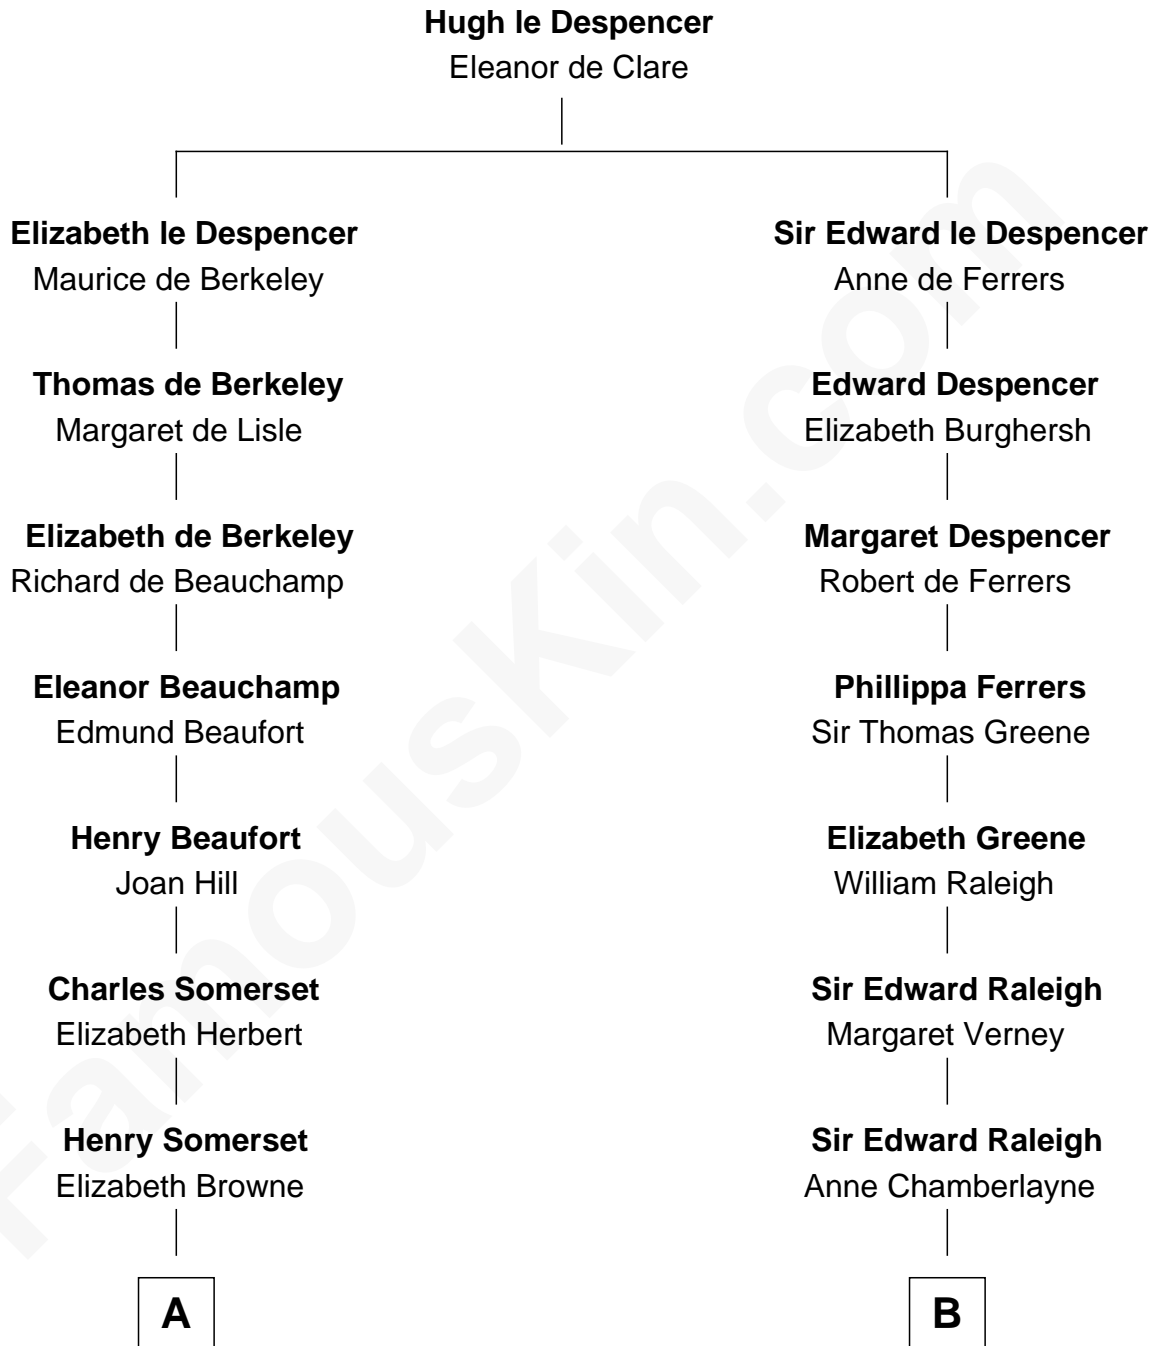

FamousKin.com

Relationship Chart of

Camilla Parker Bowles

Queen Consort of the United Kingdom

18th cousin 2 times removed of

Hetty Green

"The Witch of Wall Street"

FamousKin.com