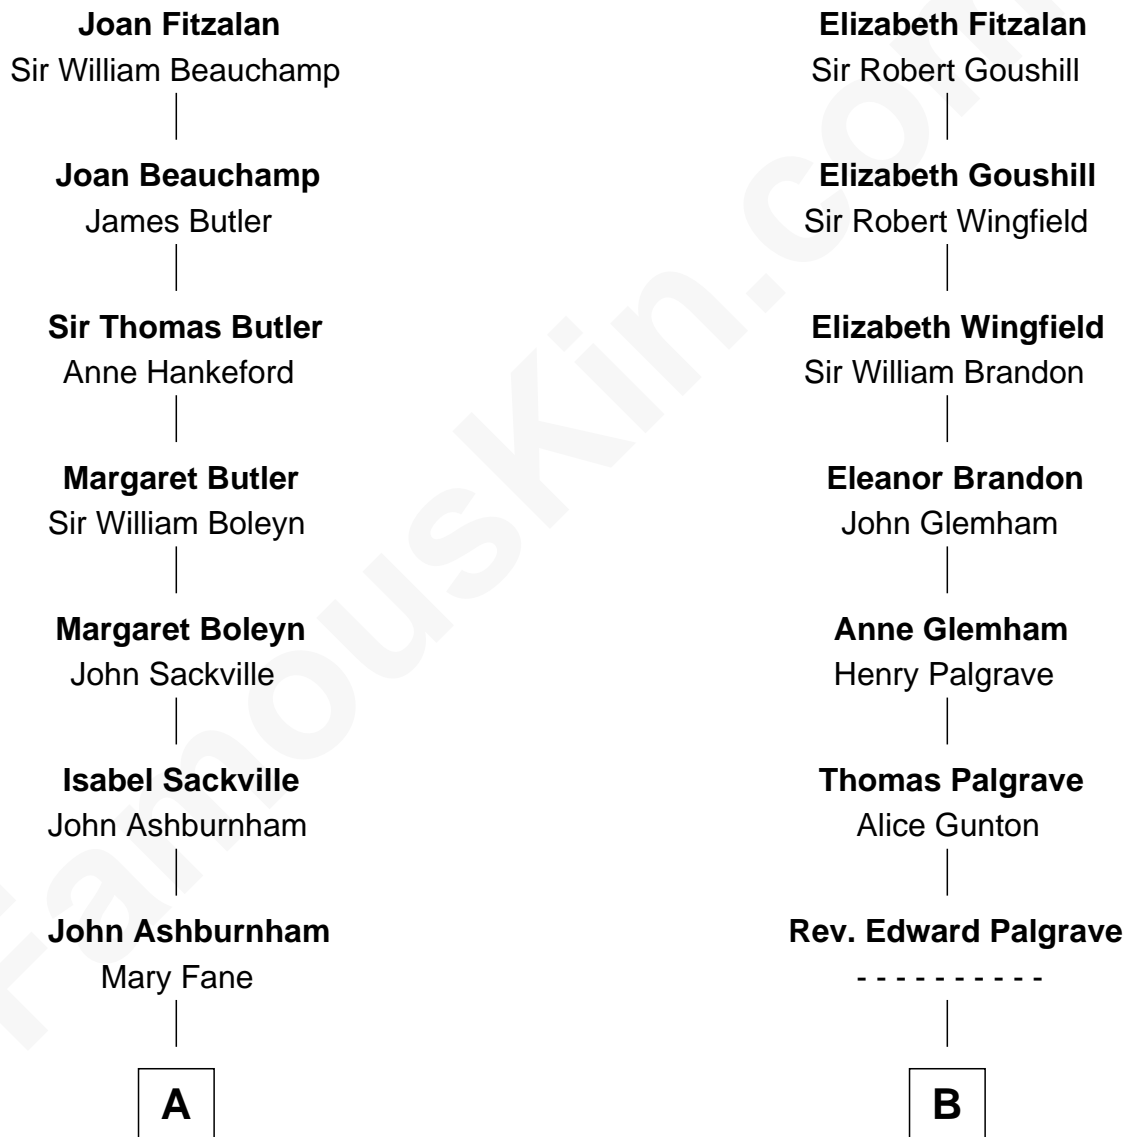

FamousKin.com

Relationship Chart of

Camilla Parker Bowles

Queen Consort of the United Kingdom

16th cousin 3 times removed of

Hetty Green

"The Witch of Wall Street"

Sir Richard Fitzalan

Elizabeth de Bohun

C

—
Sonia Rosemary Keppel

Roland Calvert Cubitt

—
Rosalind Maud Cubitt

Bruce Middleton Hope Shand

—
Camilla Parker Bowles

Queen Consort