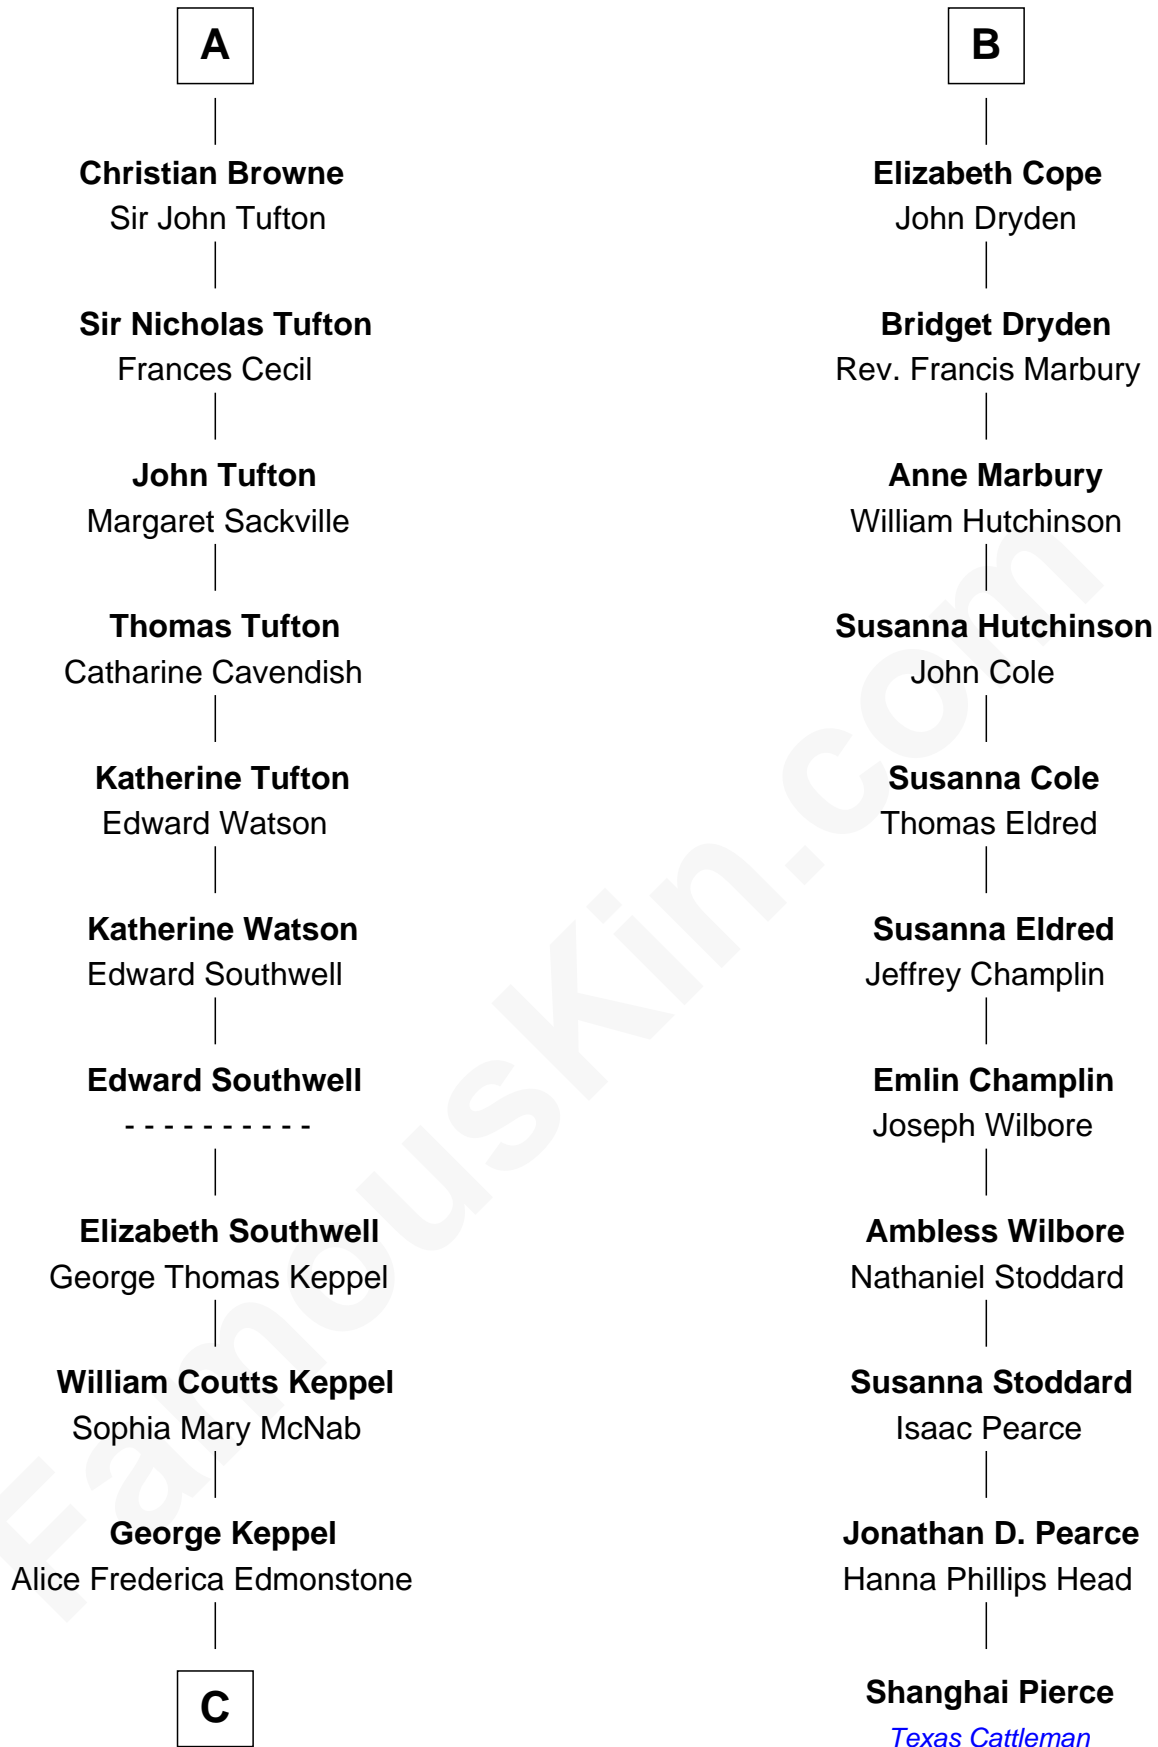

## Relationship Chart of

### Camilla Parker Bowles

*Queen Consort of the United Kingdom*

17th cousin 2 times removed of

**Shanghai Pierce**  
*Texas Cattleman*

**C**

—  
**Sonia Rosemary Keppel**

Roland Calvert Cubitt

—  
**Rosalind Maud Cubitt**