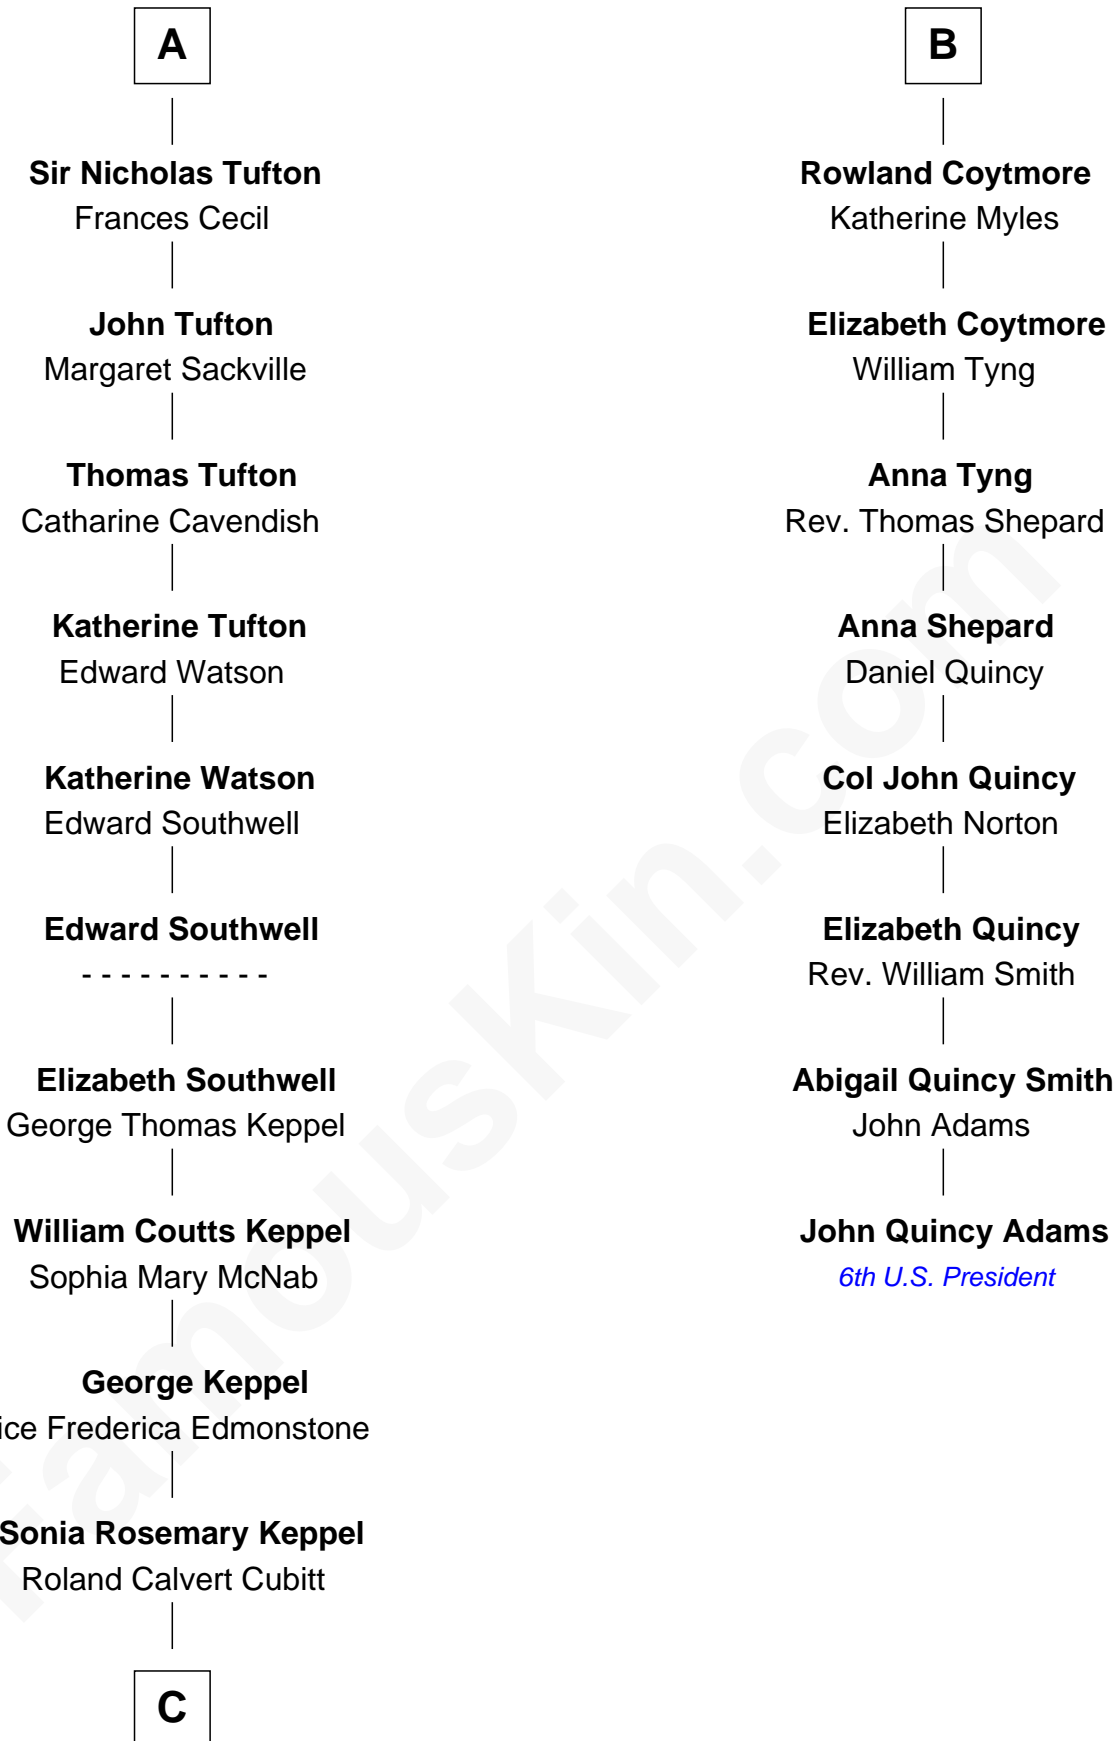

## Relationship Chart of

### John Quincy Adams

*6th U.S. President*

**Katherine Roet**

John of Gaunt

**C**

**Rosalind Maud Cubitt**  
Bruce Middleton Hope Shand

**Camilla Parker Bowles**  
*Queen Consort*

FamousKin.com