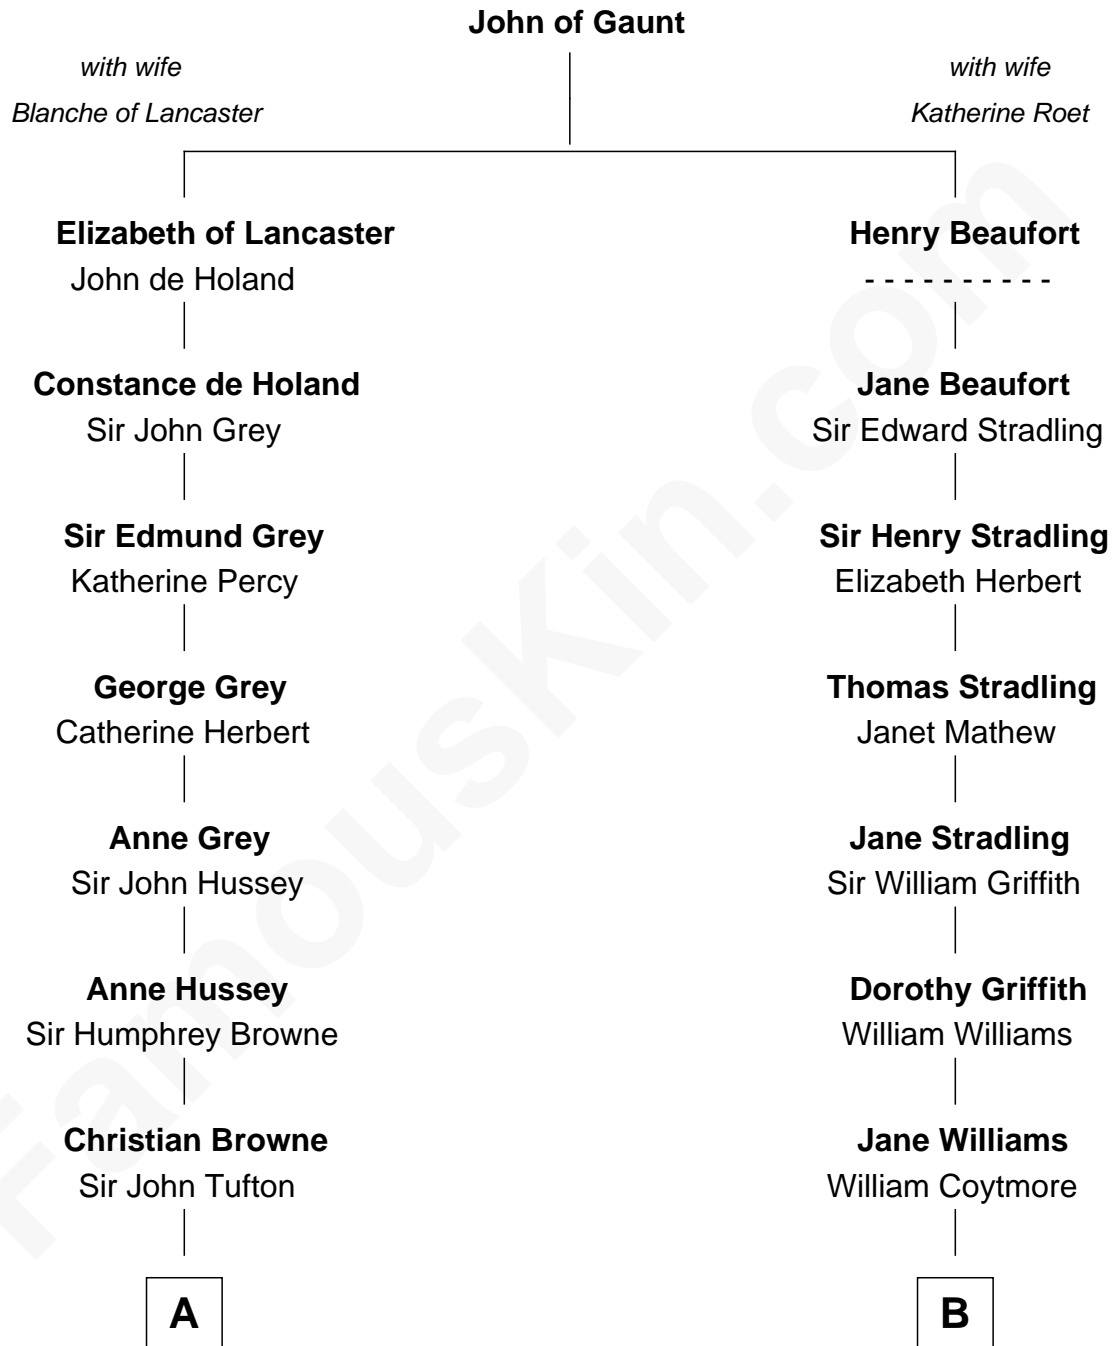

FamousKin.com

Relationship Chart of

Camilla Parker Bowles

Queen Consort of the United Kingdom

14th cousin 4 times removed of

John Quincy Adams

6th U.S. President

C