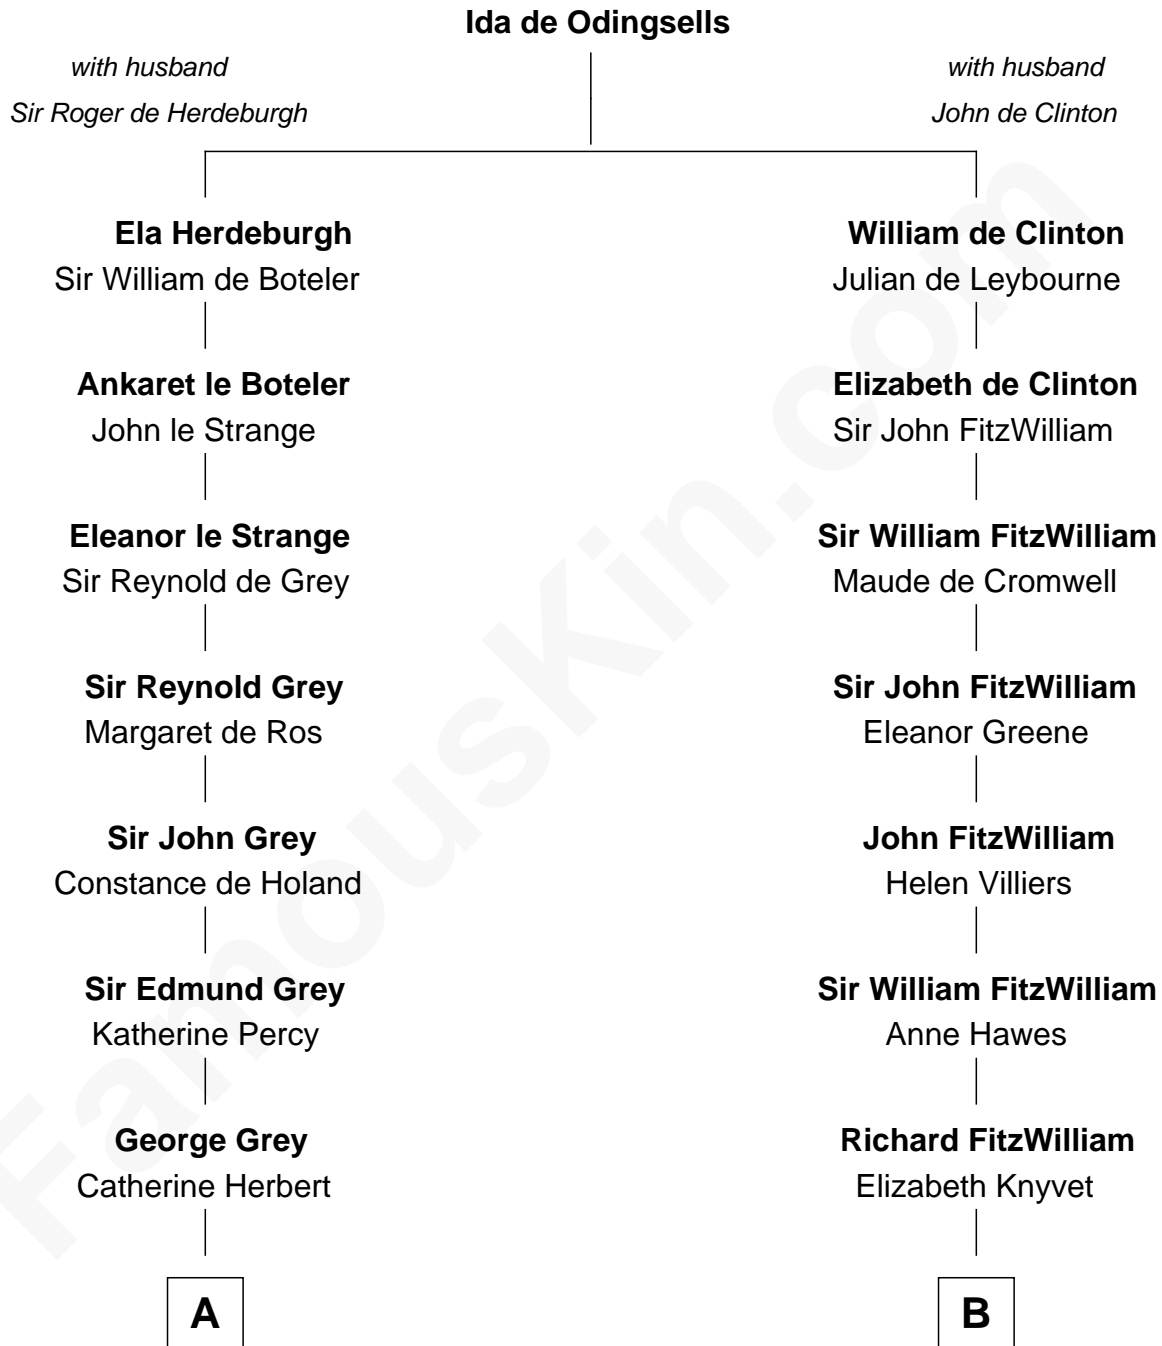

FamousKin.com

Relationship Chart of

Camilla Parker Bowles

Queen Consort of the United Kingdom

15th cousin 6 times removed of

John Quincy Adams

6th U.S. President