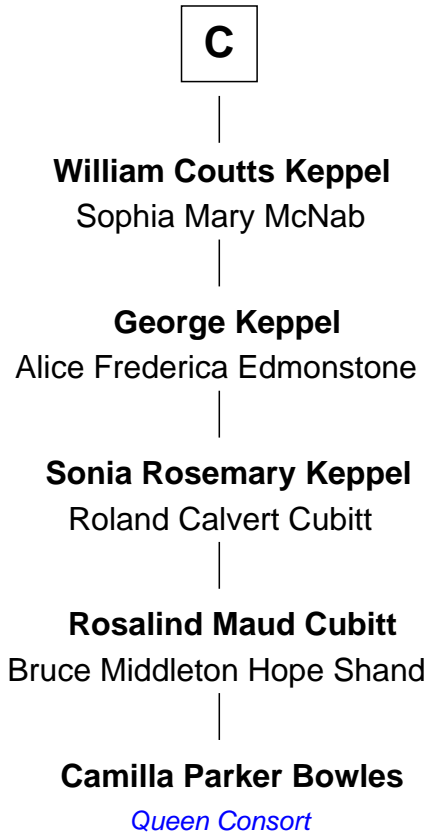

FamousKin.com

Relationship Chart of

Camilla Parker Bowles

Queen Consort of the United Kingdom

15th cousin 6 times removed of

John Quincy Adams

6th U.S. President

Eudo la Zouche
Milicent de Cantilupe

Eve la Zouche
Sir Maurice de Berkeley

Thomas de Berkeley
Katherine de Clyvedon

Sir John Berkeley
Elizabeth Betteshorne

Eleanor Berkeley
Sir Richard Poynings

Eleanor Poynings
Sir Henry Percy

Henry Percy
Maud Herbert

Henry Algernon Percy
Catherine Spencer

A

Lucy Zouche
Thomas de Greene

Sir Henry Greene
Katherine Drayton

Sir Henry de Greene
Matilda de Mauduit

Eleanor Greene
Sir John FitzWilliam

John FitzWilliam
Helen Villiers

Sir William FitzWilliam
Anne Hawes

Richard FitzWilliam
Elizabeth Knyvet

B

FamousKin.com