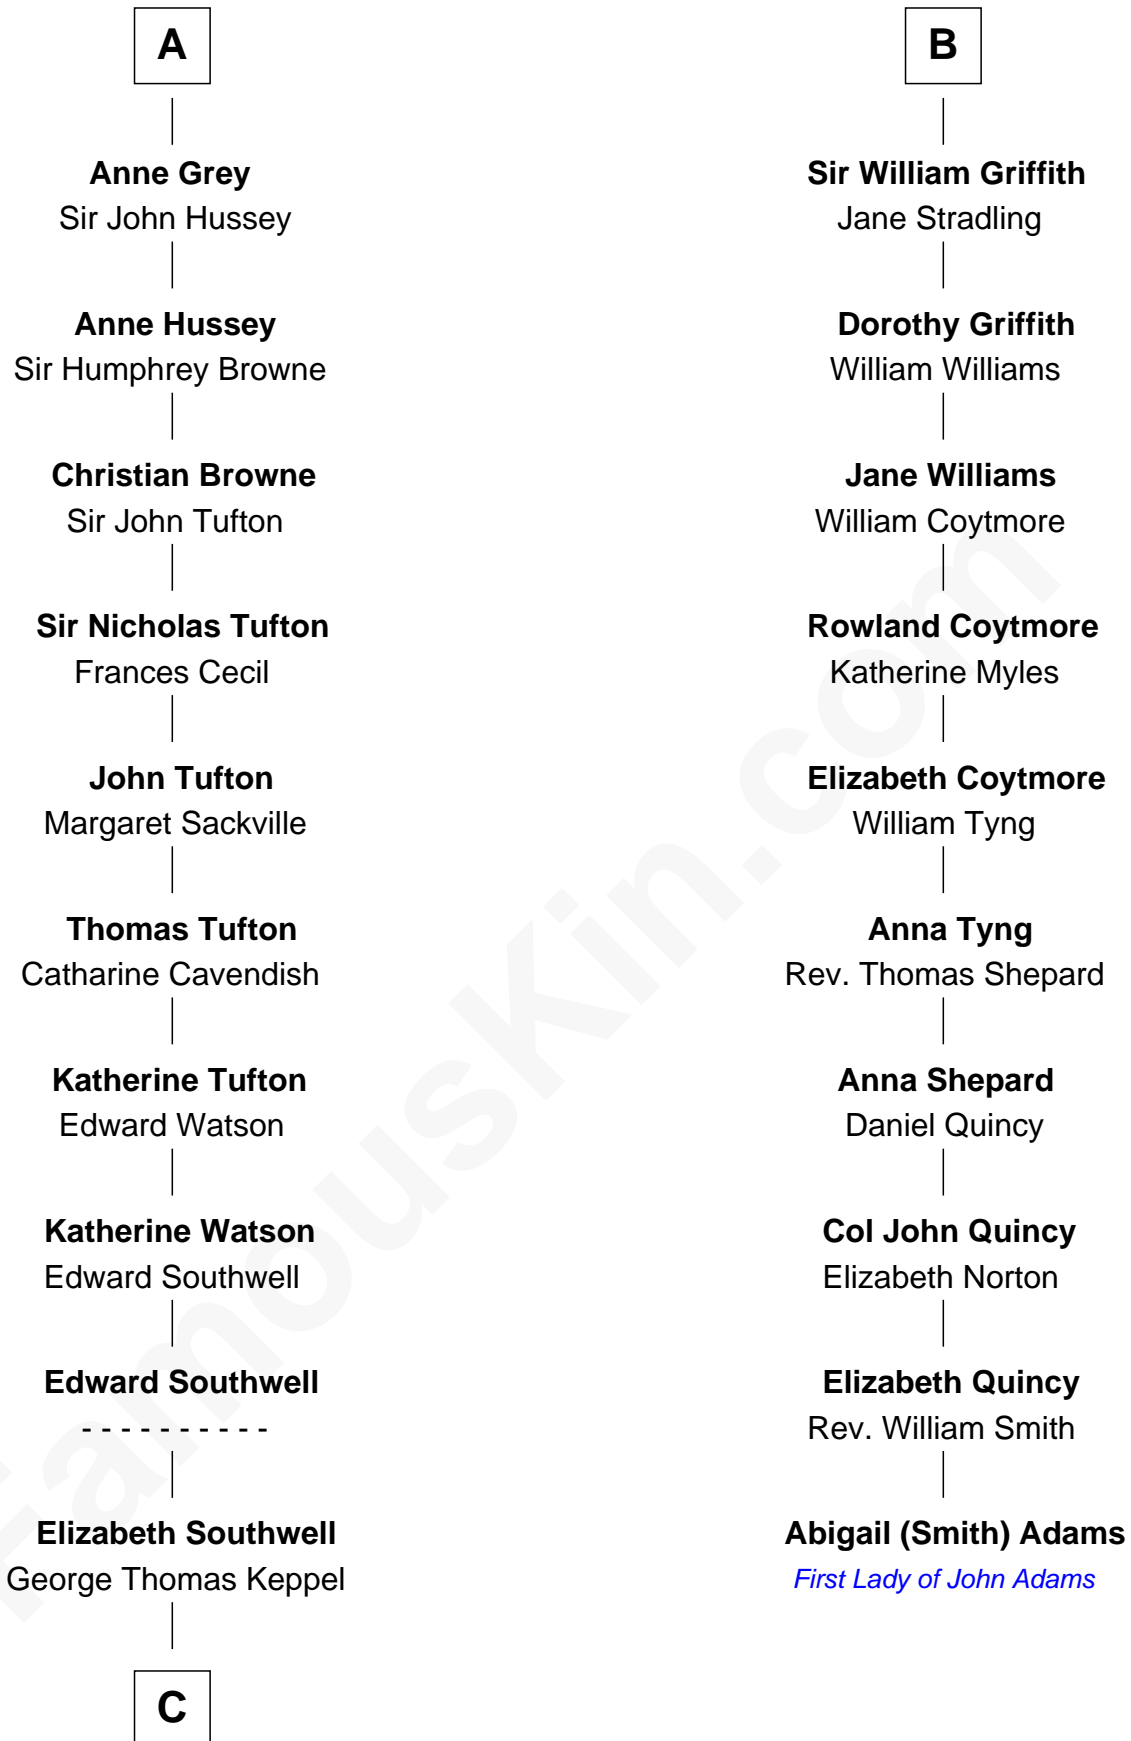

## Relationship Chart of

### Abigail (Smith) Adams

*First Lady of President John Adams*

**Edmund Plantagenet**

Blanche of Artois

**C**

**William Coutts Keppel**

Sophia Mary McNab

**George Keppel**

Alice Frederica Edmonstone

**Sonia Rosemary Keppel**

Roland Calvert Cubitt

**Rosalind Maud Cubitt**

Bruce Middleton Hope Shand

**Camilla Parker Bowles**

*Queen Consort*